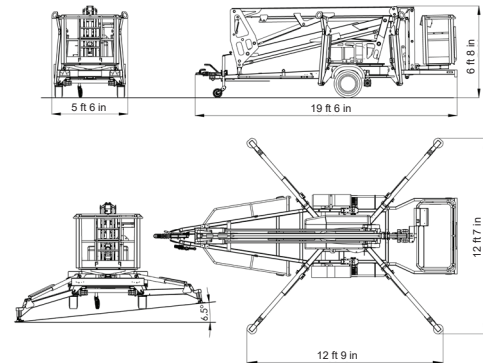

EuropeLIFT

optimize reaching

MODEL: **45 25A**

- Working Height: 52 ft
- Platform Height: 45 ft
- Horizontal Reach: 26 ft 5 in (485 lbs)
- Articulated telescopic boom
- Flyjib: 4 ft
- Standard Platform Rotator
- Auto chassis level
- Upper control box with LCD-display, plus wifi remote live service diagnostic (standard)
- Auto home function (standard)
- Gasoline engine (Honda/Briggs) power source (standard)
- Compact transport dimensions (Transport length 20 ft)

TRAILER MOUNTED BOOM LIFT

EuropeLIFT

MODEL: **45 25A**

Specifications Datan	45 25A
Working Height	51 ft 8 in
Platform Height	45 ft
Horizontal Reach (485 lbs)	26 ft 7 in
Max. Platform capacity	485 lbs
Slewing	355°
Flyjib	4 ft 3 in
Platform dimensions	4 ft 7 in x 2 ft 3 in x 3 ft 3 in
Platform rotator	2x45°
Transport Length	ca. 19 ft 6 in
Transport width	5 ft 6 in
Transport Height	6 ft 8 in
Total weight (230V, Honda, wheel assist, Flyjib)	4078 lbs
Total weight 24VDC (battery, wheel assist)	4188 lbs
Outrigger footprint	12 ft 7 in
Gradeability	6,5°
Max. towing speed	62 mph
Brake	overrun brakes
Wheel	215R 14C
Energychain	Inside telescope