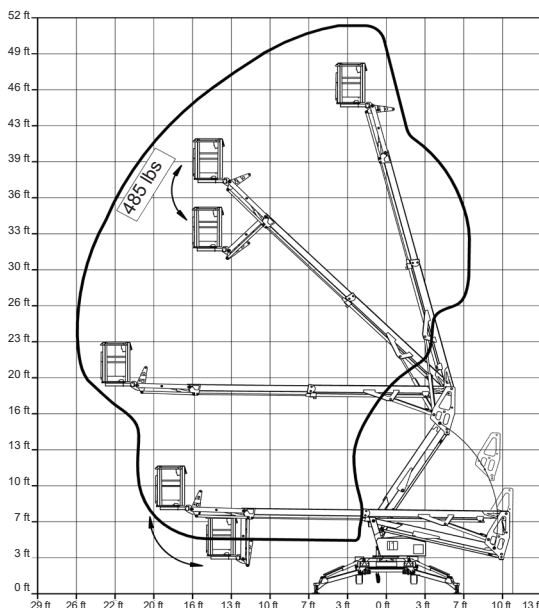

Manufacturer:
EuropeLIFT
9 Gepallomas 8992 Bagod
www.europelift.com
Made in EU

Distributed by: National Equipment Wholesales
1725 Spectrum Dr. Ste A
Lawrenceville, GA 30043
sales@nationalequip-us.com
+1 800-771-0908