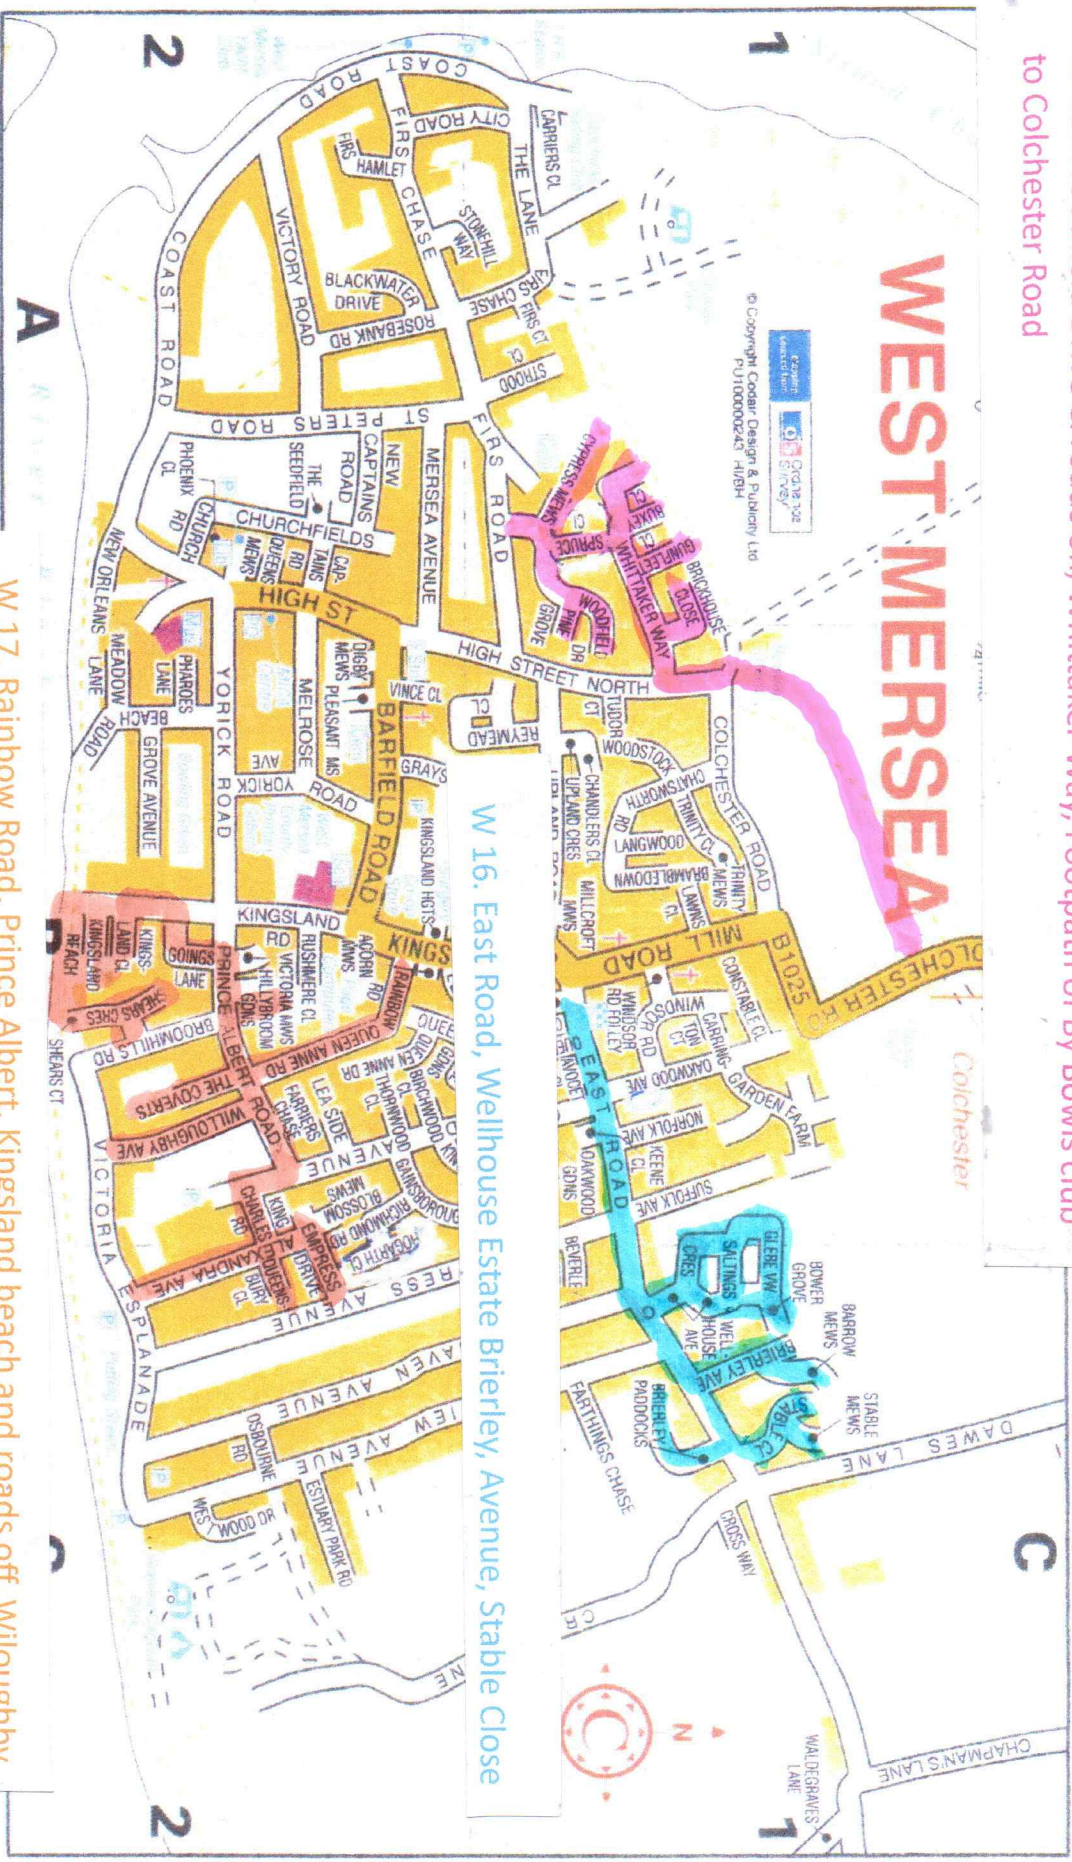

W 18. Woodfield Drive & roads off, Whitaker Way, Footpath of By Bowls club to Colchester Road

W 16. East Road, Wellhouse Estate Brierley, Avenue, Stable Close

W 17. Rainrow Road, Prince Albert, Kingsland beach and roads off, Wiloughby Avenue, King Charles, Queensbury, Close, Empress Drive, Alexandra Avenue.