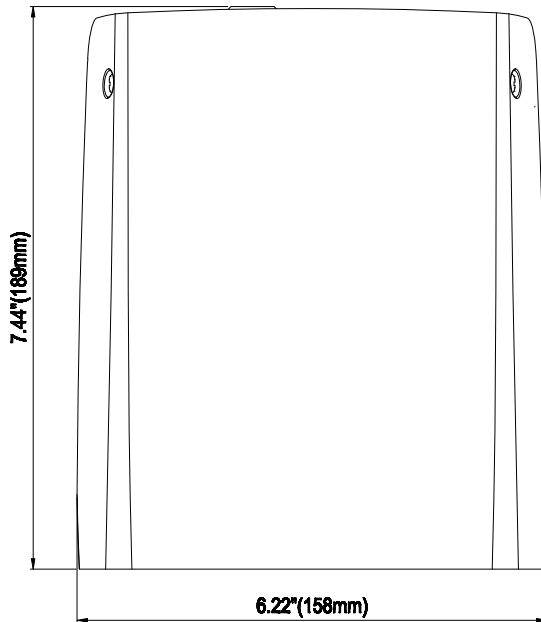

# DRWP277-AD20

20W LED Adjustable Wallpack WallPack

## Features

- DLC Approved and ETL rated
- Polycarbonate lens
- Suitable for wet locations
- -40° minimum start temperature
- Color temperature: 4000K
- Adjustable beam angle (0° to 90°)

Job Information		
Project Name		Type
Location		
Quantity		Date
Contact/Name		
Notes		