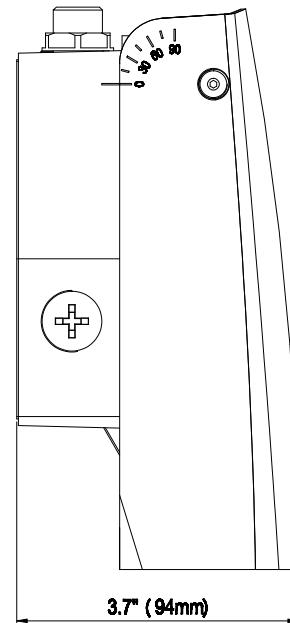

# DRWP277-AD20

20W LED Adjustable Wallpack WallPack

## Features

- DLC Approved and ETL rated
- Polycarbonate lens
- Suitable for wet locations
- -40° minimum start temperature
- Color temperature: 4000K
- Adjustable beam angle (0° to 90°)

Job Information		
Project Name		Type
Location		
Quantity		Date
Contact/Name		
Notes		