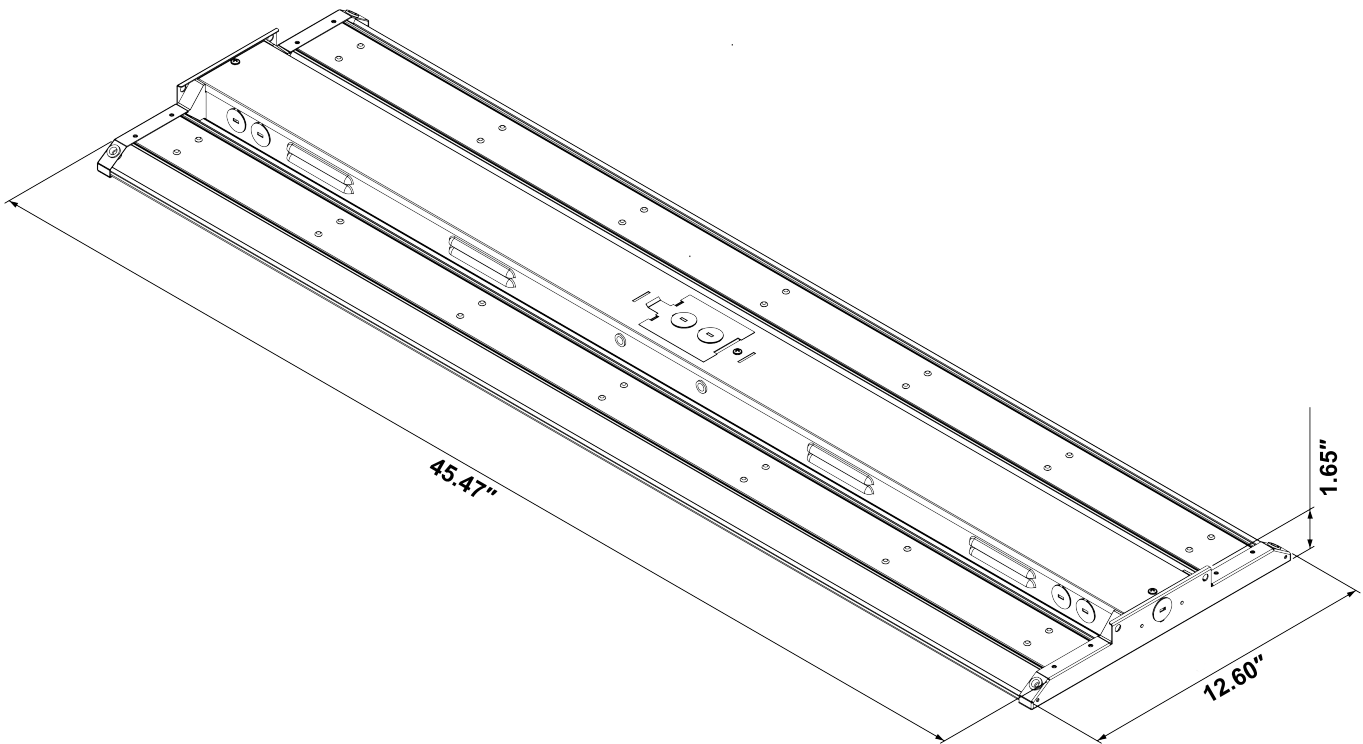

DRLH4230-4K/5K

230W LED Linear High Bay

Features

- DLC Approved and ETL rated
- Superior photometric performance
- Reliable driver offers longer lifetime
- Professional thermal management
- Color temperature: 4000K/5000K

Job Information		
Project Name		Type
Location		
Quantity		Date
Contact/Name		
Notes		

SPECIFICATION			
Mount	Trunnion/Knuckle	Dimming	NO
Approved Location	Damp	Input	100-277V AC
Wattage	230Watt	Warranty	10 Years
Lumens	30,000Lm	Class II	YES
Certification	cETLus	Lumen Maintenance Factor	70%
Beam Angle	95	Efficacy(Lm/W)	130Lm/W
CTT	4000K/5000K	Power Factor	>0.95
CRI	80+	Projected Life	>50,000 hrs
DLC	YES		
Color	White		