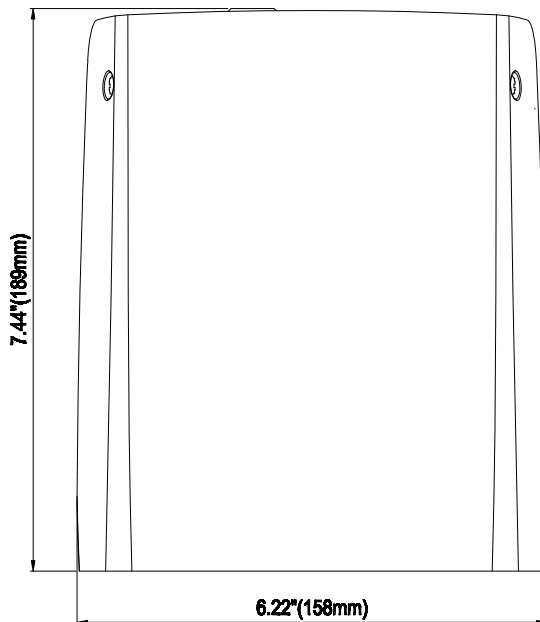

DRWP277-AD30

30W LED Adjustable Wallpack WallPack

Features

- DLC Approved and ETL rated
- Polycarbonate lens
- Suitable for wet locations
- -40° minimum start temperature
- Color temperature: 4000K
- Adjustable beam angle (0° to 90°)

Job Information		
Project Name		Type
Location		
Quantity		Date
Contact/Name		
Notes		

SPECIFICATION			
Approved Location	Damp	Dimming	NO
Wattage	30 Watt	Input	100-277V AC
Lumens	3,090Lm	IP Rating	IP65
Certification	cETLus	Class II	YES
Color	Black	Lumen Maintenance Factor	70%
Beam Angle	95	Efficacy(Lm/W)	103Lm/W
CTT	4000K	Power Factor	>0.95
CRI	80+	Projected Life	>50,000 hrs
DLC	YES	Warranty	10 Years