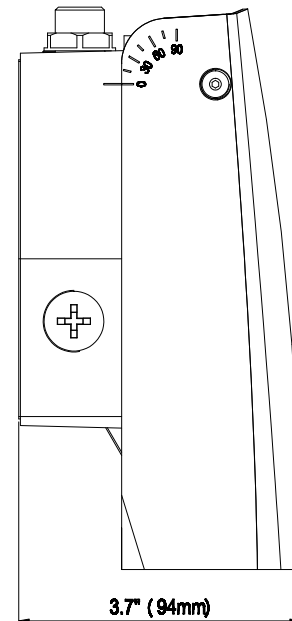

DRWP277-AD30

30W LED Adjustable Wallpack WallPack

Features

- DLC Approved and ETL rated
- Polycarbonate lens
- Suitable for wet locations
- -40° minimum start temperature
- Color temperature: 4000K
- Adjustable beam angle (0° to 90°)

Job Information		
Project Name		Type
Location		
Quantity		Date
Contact/Name		
Notes		

SPECIFICATION			
Approved Location	Damp	Dimming	NO
Wattage	30 Watt	Input	100-277V AC
Lumens	3,090Lm	IP Rating	IP65
Certification	cETLus	Class II	YES
Color	Black	Lumen Maintenance Factor	70%
Beam Angle	95	Efficacy(Lm/W)	103Lm/W
CTT	4000K	Power Factor	>0.95
CRI	80+	Projected Life	>50,000 hrs
DLC	YES	Warranty	10 Years