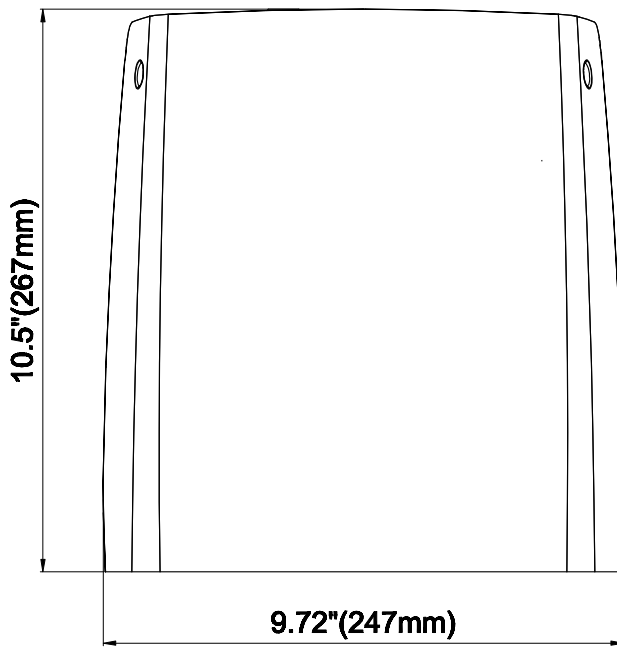

DRWP480-AD70

70W LED Adjustable Wallpack WallPack

Features

- DLC Approved and ETL rated
- Polycarbonate lens
- Suitable for wet locations
- -40° minimum start temperature
- Color temperature: 4000K
- Adjustable beam angle (0° to 90°)

Job Information		
Project Name		Type
Location		
Quantity		Date
Contact/Name		
Notes		

SPECIFICATION			
Approved Location	Damp	Dimming	NO
Wattage	70 Watt	Input	240-480V AC
Lumens	7,720Lm	IP Rating	IP65
Certification	cETLus	Class II	YES
Color	Black	Lumen Maintenance Factor	70%
Beam Angle	95	Efficacy(Lm/W)	110Lm/W
CTT	4000K	Power Factor	>0.95
CRI	80+	Projected Life	>50,000 hrs
DLC	YES	Warranty	10 Years