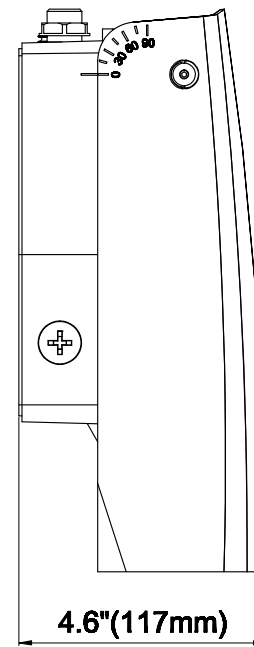

DRWP480-AD70

70W LED Adjustable Wallpack WallPack

Features

- DLC Approved and ETL rated
- Polycarbonate lens
- Suitable for wet locations
- -40° minimum start temperature
- Color temperature: 4000K
- Adjustable beam angle (0° to 90°)

Job Information		
Project Name		Type
Location		
Quantity		Date
Contact/Name		
Notes		

SPECIFICATION			
Approved Location	Damp	Dimming	NO
Wattage	70 Watt	Input	240-480V AC
Lumens	7,720Lm	IP Rating	IP65
Certification	cETLus	Class II	YES
Color	Black	Lumen Maintenance Factor	70%
Beam Angle	95	Efficacy(Lm/W)	110Lm/W
CTT	4000K	Power Factor	>0.95
CRI	80+	Projected Life	>50,000 hrs
DLC	YES	Warranty	10 Years