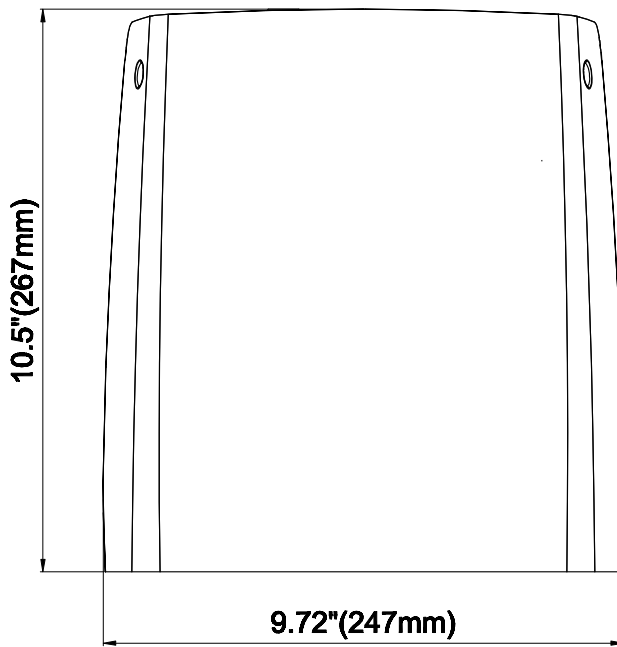

# DRWP277-AD70

70W LED Adjustable Wallpack WallPack

## Features

- DLC Approved and ETL rated
- Polycarbonate lens
- Suitable for wet locations
- -40° minimum start temperature
- Color temperature: 4000K
- Adjustable beam angle (0° to 90°)

Job Information		
Project Name		Type
Location		
Quantity		Date
Contact/Name		
Notes		