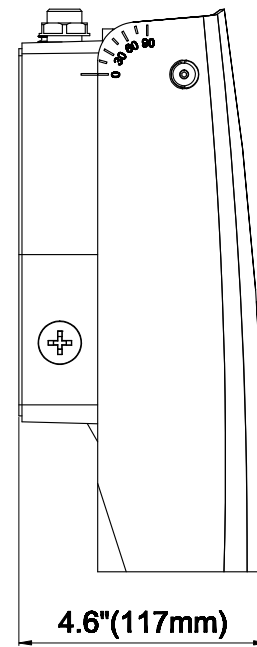

## Features

- DLC Approved and ETL rated
- Polycarbonate lens
- Suitable for wet locations
- -40° minimum start temperature
- Color temperature: 4000K
- Adjustable beam angle (0° to 90°)

Job Information		
Project Name		Type
Location		
Quantity		Date
Contact/Name		
Notes		