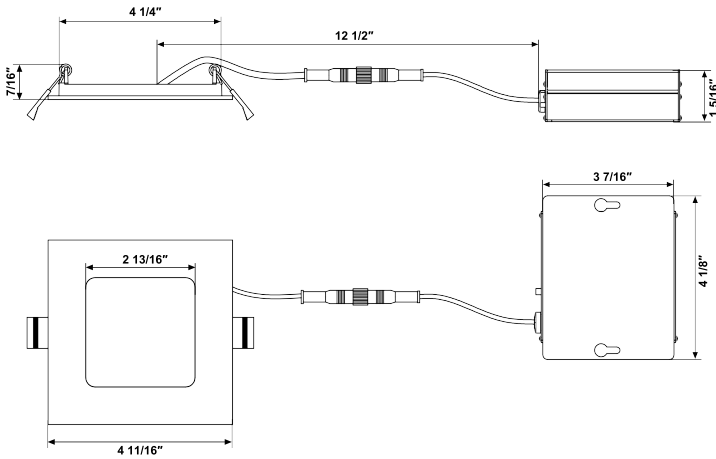

DR40SF-WH/BK/SN

4inch LED Square Ultra Slim Recess downlight(Air tight)

| Job Information | | |
|-----------------|--|------|
| Project Name | | Type |
| Location | | |
| Quantity | | Date |
| Contact/ Name | | |
| Notes | | |

Mounting

- Included two springs loaded clips to attach to any ceiling material
- The slim profile allows to be mounted under joists or dock work
- Easier installation with 4 1/4" round back

Description

- DR40SF, a 12 watt 4-inch All CCT slim profile square flat LED panel is a high-performance, easy to install downlight. It offers excellent light output, energy efficiency, and streamlined design. Suitable for damp location and use in soffits.

Beam Spread

- 110 degree beam spread

LED Driver

- Extruded aluminum junction box with integrated 210mA dimmable driver included
- Class II electronic LED driver with 100-125V AC input;
- includes a 12" cable from driver to fixture

Quick Connect Push-in Terminals

- Three "Quick Connect" Push-in terminals for fast and easy wiring

Operating Temperature

- -20°C - 40°C (-4°F - 104°F)

Body

- Durable airtight aluminum
- White polycarbonate diffuser lens for low glare