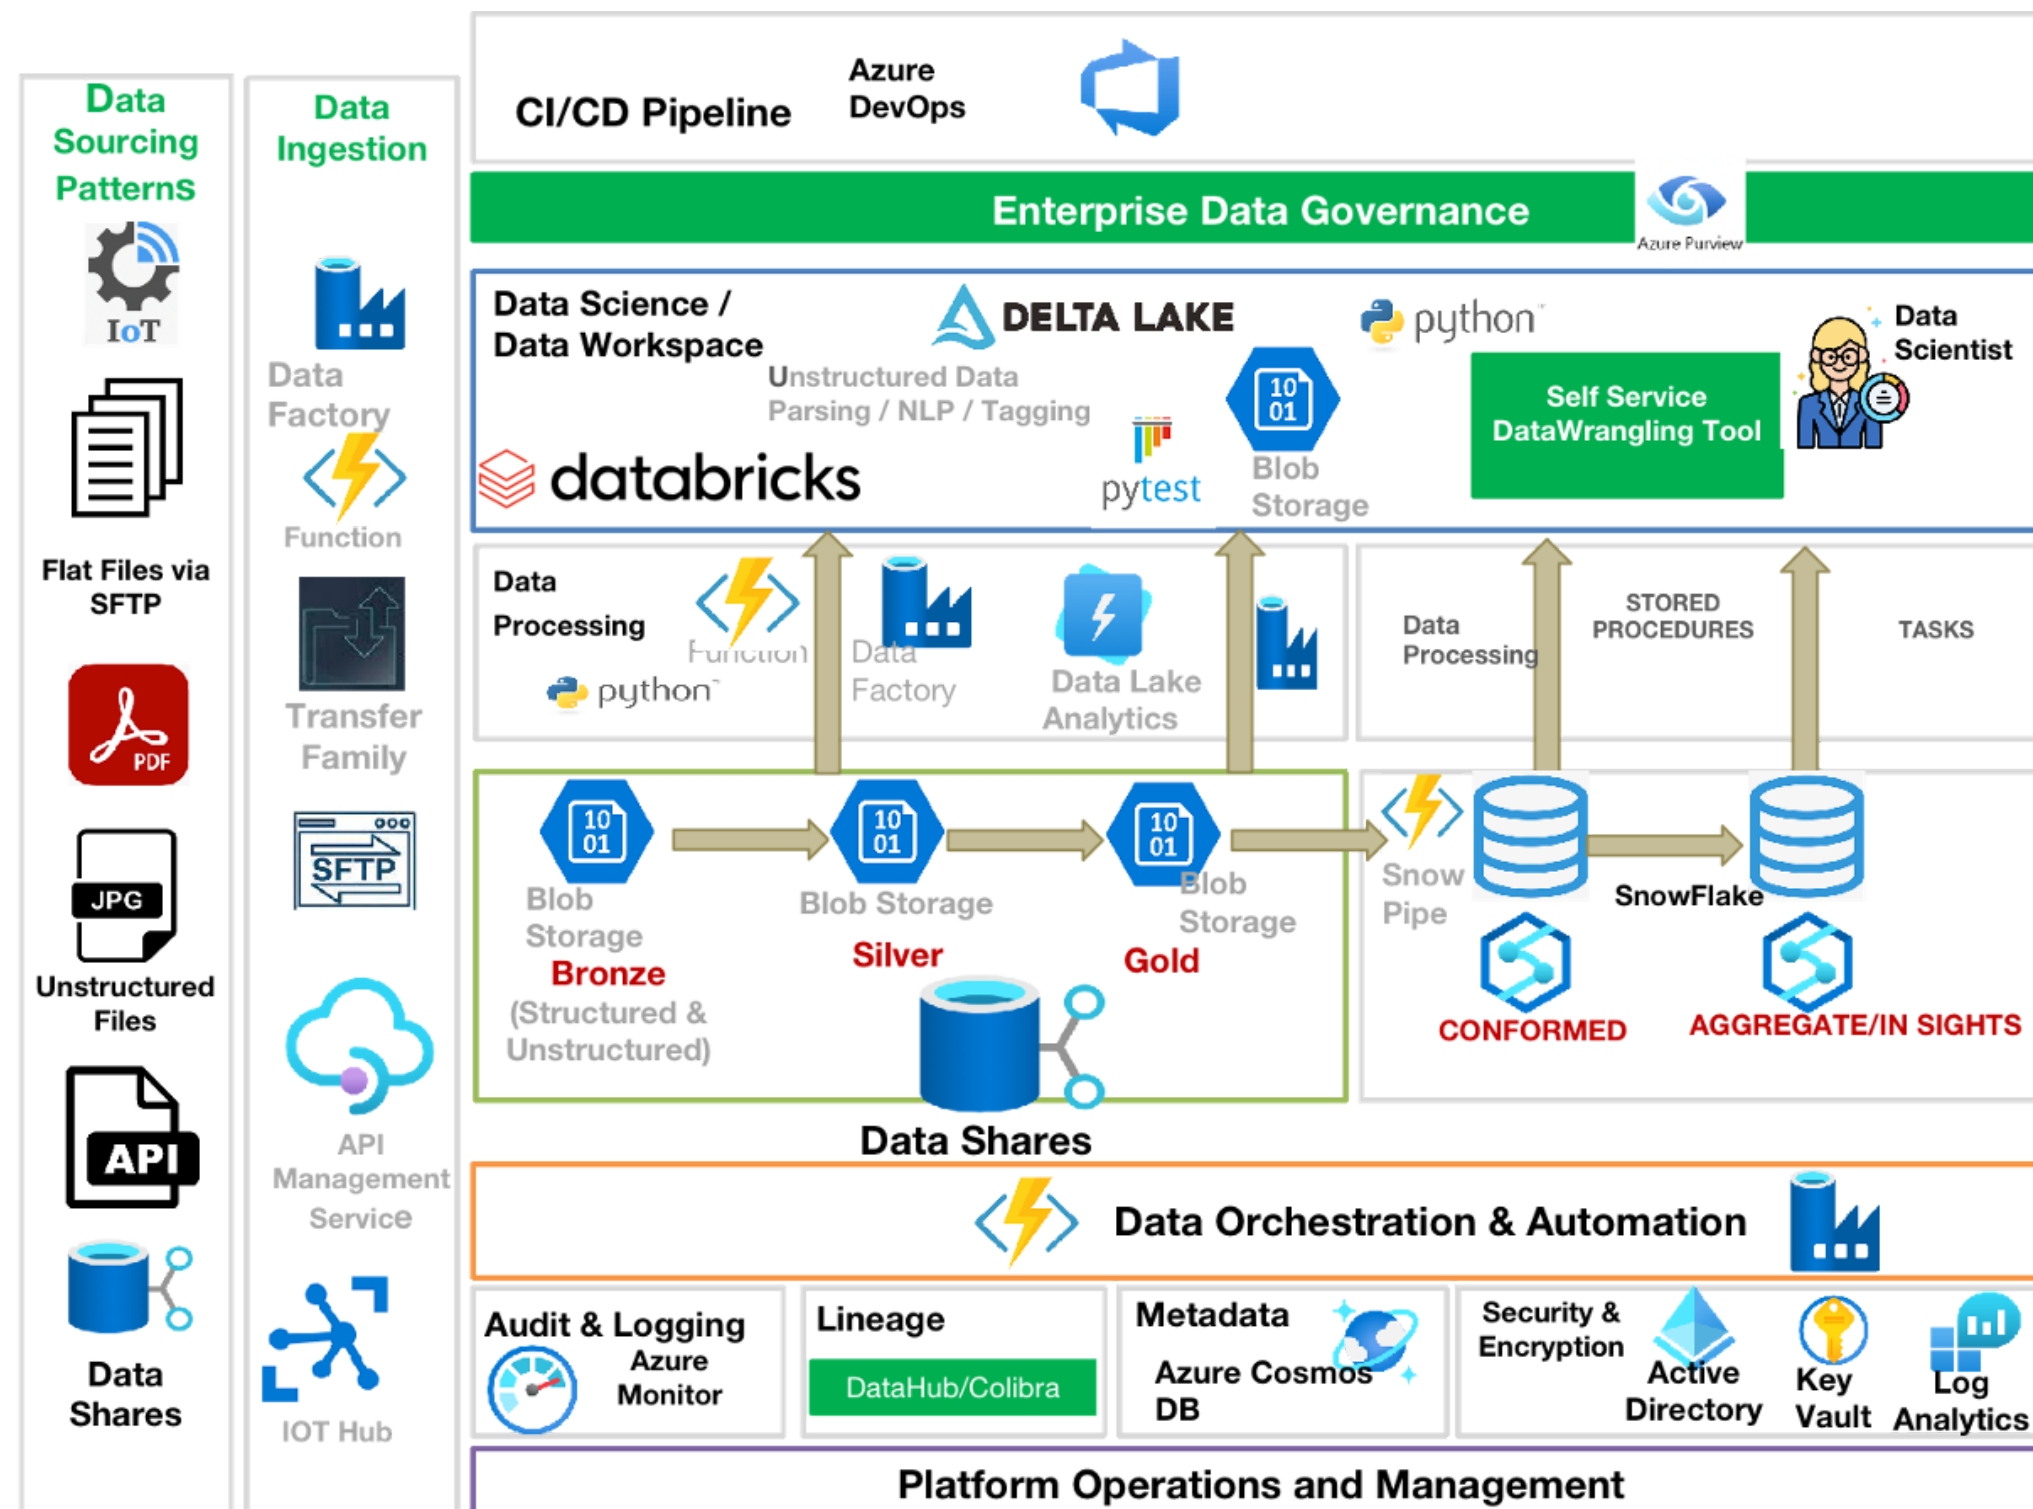

Data Cube Framework

Data Mesh Architecture – End to End Flow

CloudHub

Enable

Empower

Insights

Contact:
contact@cloudhubs.nl
+31 (6) 25 755 022

LinkedIn