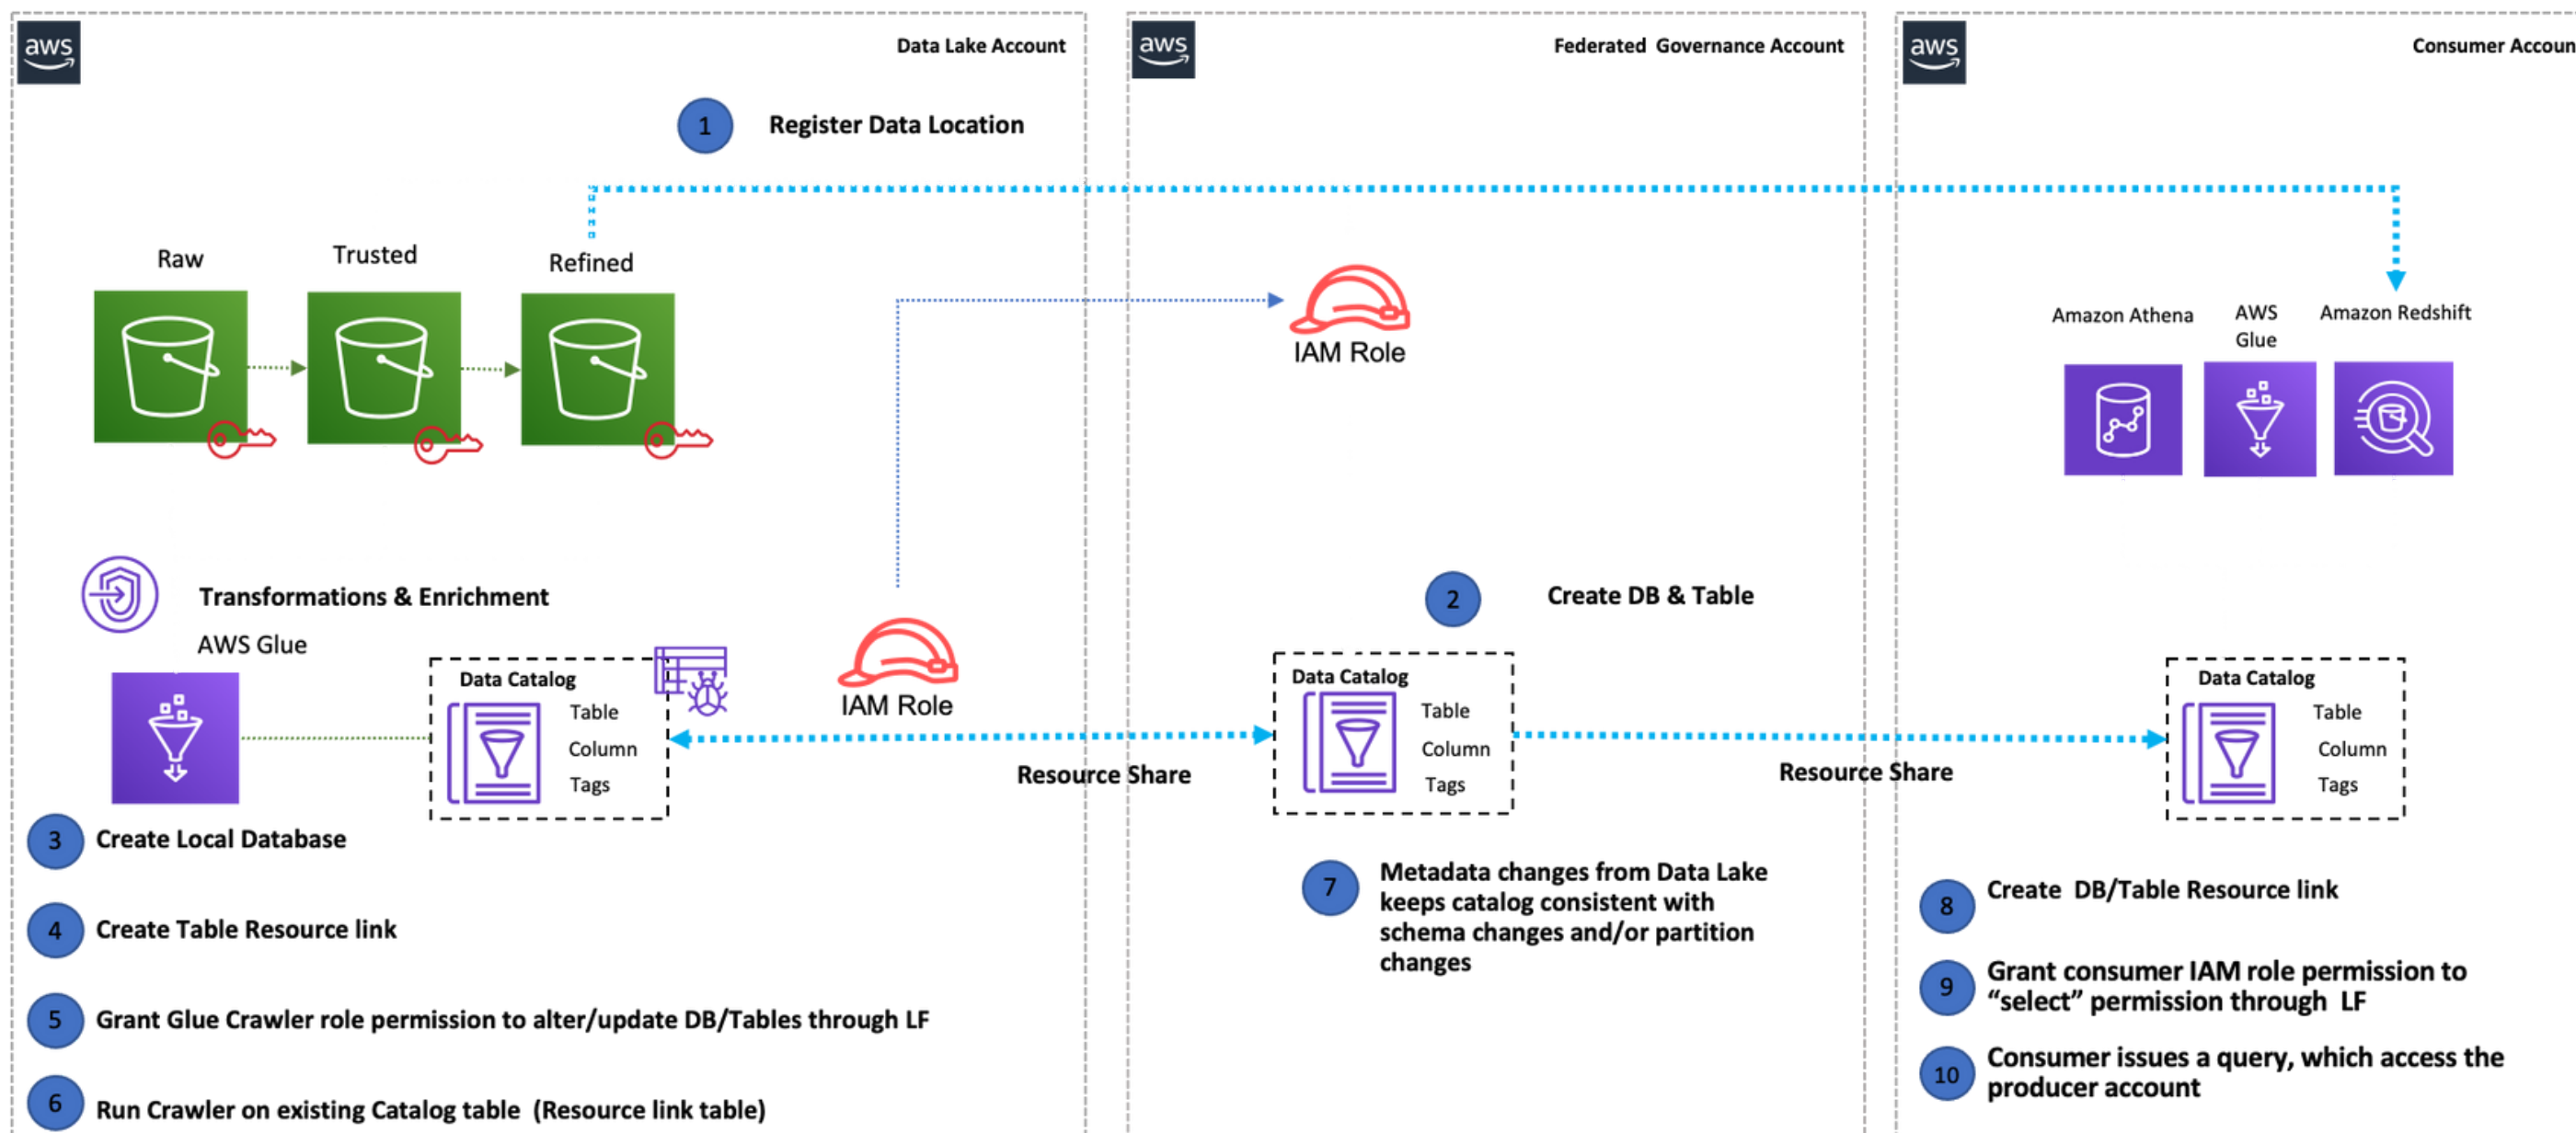

Data Cube Framework

Data Mesh Architecture – End to End Flow

CloudHub

Enable

Empower

Insights

Contact:
contact@cloudhubs.nl
+31 (6) 25 755 022

LinkedIn