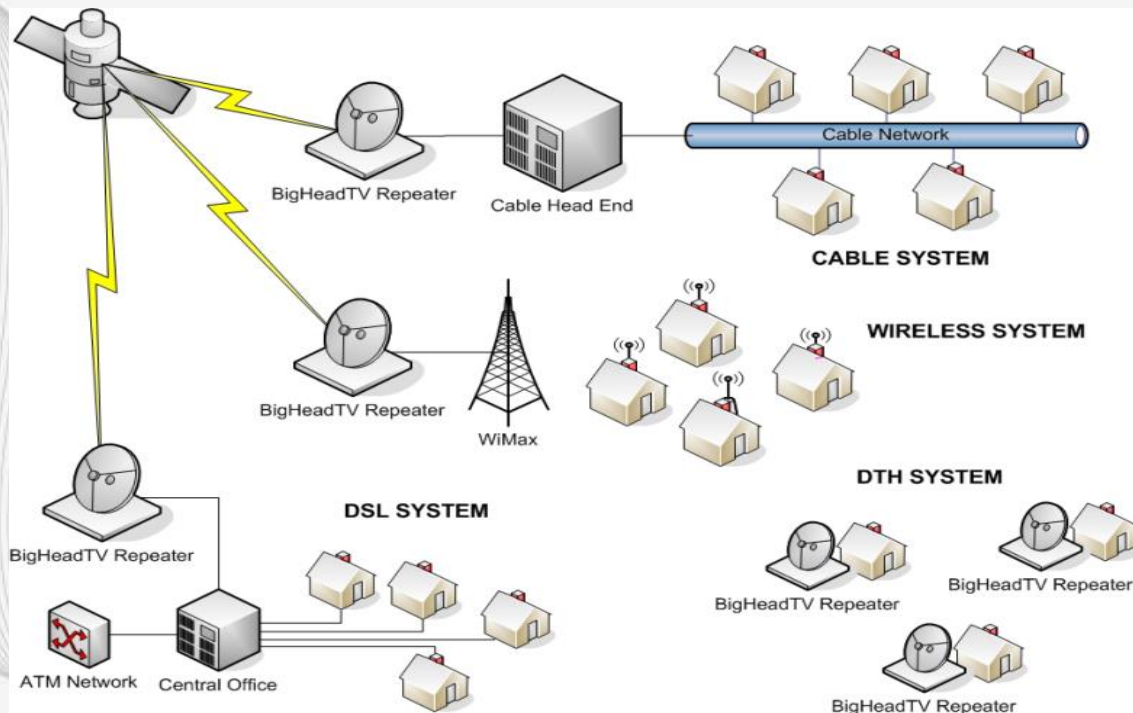

CLOSING THE DIGITAL DIVIDE RURAL BROADBAND

RURAL EXAMPLE: CHAPA DE MOTA, MX

8 TOTAL TOWNS
POPULATION: 113,145
AREA: 4,908,498.80m²

RENEWABLE ENERGY

WATER PUMP

CLOSING THE DIGITAL DIVIDE RURAL BROADBAND

1. GIVE ACCESS TO BROADBAND SERVICES TO 70% OF MEXICANS, WHO TODAY DO NOT HAVE THIS SERVICE DUE TO LACK OF INFRASTRUCTURE (3 OF EVERY 10 HOMES IN MEXICO, REF. INEGI 2013).
2. THE SYSTEM WILL ALLOW BROADBAND CONNECTION TO ALL SOCIO-ECONOMIC LEVELS: EDUCATION, TELEMEDICINE, MULTIMEDIA, ETC.
3. LIFE SAVING DELIVERY SERVICES FOR MEDICINES, FOOD, ETC., UTILIZING UNMANNED AIRBORNE VEHICLES (DRONES).

CLOSING THE DIGITAL DIVIDE RURAL BROADBAND

RURAL EXAMPLE: CHAPA DE MOTA, MX

CLOSING THE DIGITAL DIVIDE RURAL BROADBAND

AGNOSTIC TO TRANSPORTATION MEDIUM FOR CONTENT DISTRIBUTION

- DTH
- Fiber/Cable
- Copper
- WiMax
- White Space
- Electric Power Grid

CLOSING THE DIGITAL DIVIDE RURAL BROADBAND

POTENTIAL APPLICATIONS

WRAN (IEEE 802.22)

RED MULTIMEDIA
SOHO

RED COMUNITARIA

TELEMEDICINA

AUTOMATIZACIÓN
Y CONTROL

TELEFONIA IP

Bajo consumo
Alta Portabilidad

CLOSING THE DIGITAL DIVIDE RURAL BROADBAND

DTAE REQUESTS THE NATIONWIDE USE OF THE AVAILABLE SPECTRUM WHERE THE ANALOGUE TELEVISION (VHF / UHF) OPERATED, IN ORDER TO DEVELOP THE NETWORK, WHICH WILL OFFER THE RURAL BROADBAND PROPOSED IN OUR SOLUTION.