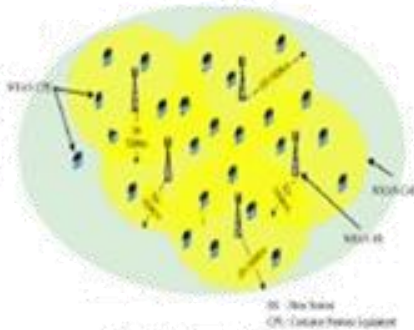

POTENTIAL APPLICATIONS

WRAN (IEEE 802.22)