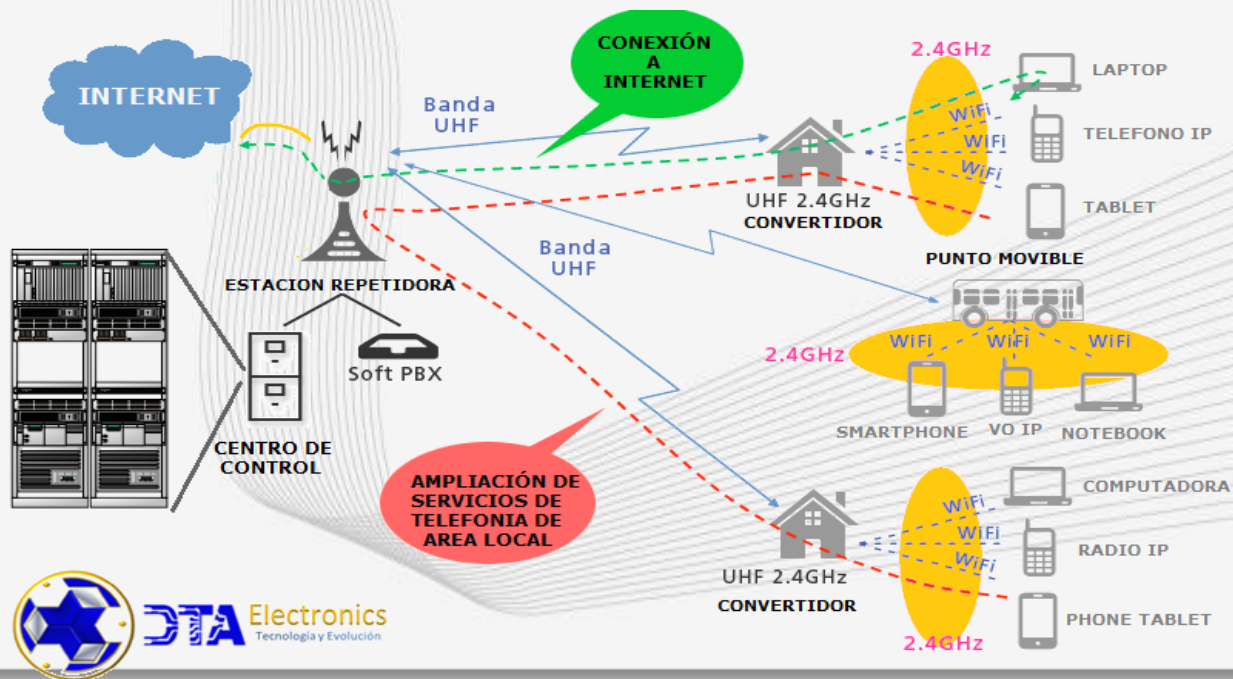

CLOSING THE DIGITAL DIVIDE RURAL BROADBAND

RURAL EXAMPLE: CHAPA DE MOTA, MX

8 TOTAL TOWNS
POPULATION: 113,145
AREA: 4,908,498.80m²

RENEWABLE ENERGY

WATER PUMP

CLOSING THE DIGITAL DIVIDE RURAL BROADBAND

1. GIVE ACCESS TO BROADBAND SERVICES TO 70% OF MEXICANS, WHO TODAY DO NOT HAVE THIS SERVICE DUE TO LACK OF INFRASTRUCTURE (3 OF EVERY 10 HOMES IN MEXICO, REF. INEGI 2013).
2. THE SYSTEM WILL ALLOW BROADBAND CONNECTION TO ALL SOCIO-ECONOMIC LEVELS: EDUCATION, TELEMEDICINE, MULTIMEDIA, ETC.
3. LIFE SAVING DELIVERY SERVICES FOR MEDICINES, FOOD, ETC., UTILIZING UNMANNED AIRBORNE VEHICLES (DRONES).

CLOSING THE DIGITAL DIVIDE RURAL BROADBAND

POTENTIAL APPLICATIONS

WRAN (IEEE 802.22)

RED MULTIMEDIA
SOHO

RED COMUNITARIA

TELEMEDICINA

AUTOMATIZACIÓN
Y CONTROL

TELEFONIA IP

Bajo consumo
Alta Portabilidad

CLOSING THE DIGITAL DIVIDE RURAL BROADBAND

DTAE REQUESTS THE NATIONWIDE USE OF THE AVAILABLE SPECTRUM WHERE THE ANALOGUE TELEVISION (VHF / UHF) OPERATED, IN ORDER TO DEVELOP THE NETWORK, WHICH WILL OFFER THE RURAL BROADBAND PROPOSED IN OUR SOLUTION.

DTA Electronics
Tecnología y Evolución

CLOSING THE DIGITAL DIVIDE RURAL BROADBAND

STB IS MULTIMEDIA “INTEGRATOR” AND TALKS TO MAIN SERVER

STB_CHARACTERISTICS

- CPU/DVR/PVR ,Terrestrial And Satellite Receiver, Modem & Router.
- Download: Files, Apps, Software, Books, Games, Etc...
- LAN / WAN Device, Mobil Apps.
- Blu-Ray, 3D, UltraHD, and Future Formats
- Local Caching.
- Content Cloud Backup.
- Remote, Keyboard, & Voice Command Capable.
- Interactive Index Search.
- Content Self Ingestion.
 - Pictures, Movies, Music, Etc...
- 2 Terabyte Storage & Expandable.
- Triple-Play Capable.
- Web Interactive Program Guide.
 - SmartTV Capabilities.
 - SocialTV Capabilities.
- Agnostic To Internet Connection.