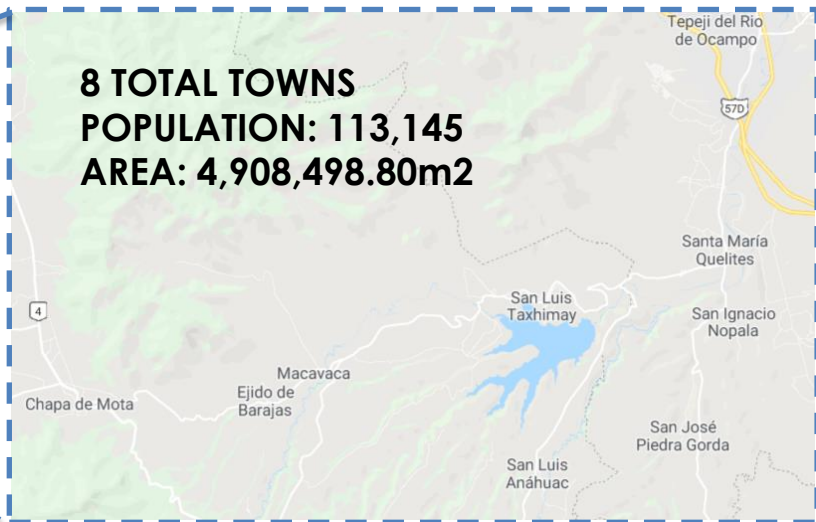

CLOSING THE DIGITAL DIVIDE RURAL BROADBAND

RURAL EXAMPLE: CHAPA DE MOTA, MX

8 TOTAL TOWNS
POPULATION: 113,145
AREA: 4,908,498.80m²

RENEWABLE ENERGY

WATER PUMP

CLOSING THE DIGITAL DIVIDE RURAL BROADBAND

1. GIVE ACCESS TO BROADBAND SERVICES TO 70% OF MEXICANS, WHO TODAY DO NOT HAVE THIS SERVICE DUE TO LACK OF INFRASTRUCTURE (3 OF EVERY 10 HOMES IN MEXICO, REF. INEGI 2013).
2. THE SYSTEM WILL ALLOW BROADBAND CONNECTION TO ALL SOCIO-ECONOMIC LEVELS: EDUCATION, TELEMEDICINE, MULTIMEDIA, ETC.
3. LIFE SAVING DELIVERY SERVICES FOR MEDICINES, FOOD, ETC., UTILIZING UNMANNED AIRBORNE VEHICLES (DRONES).