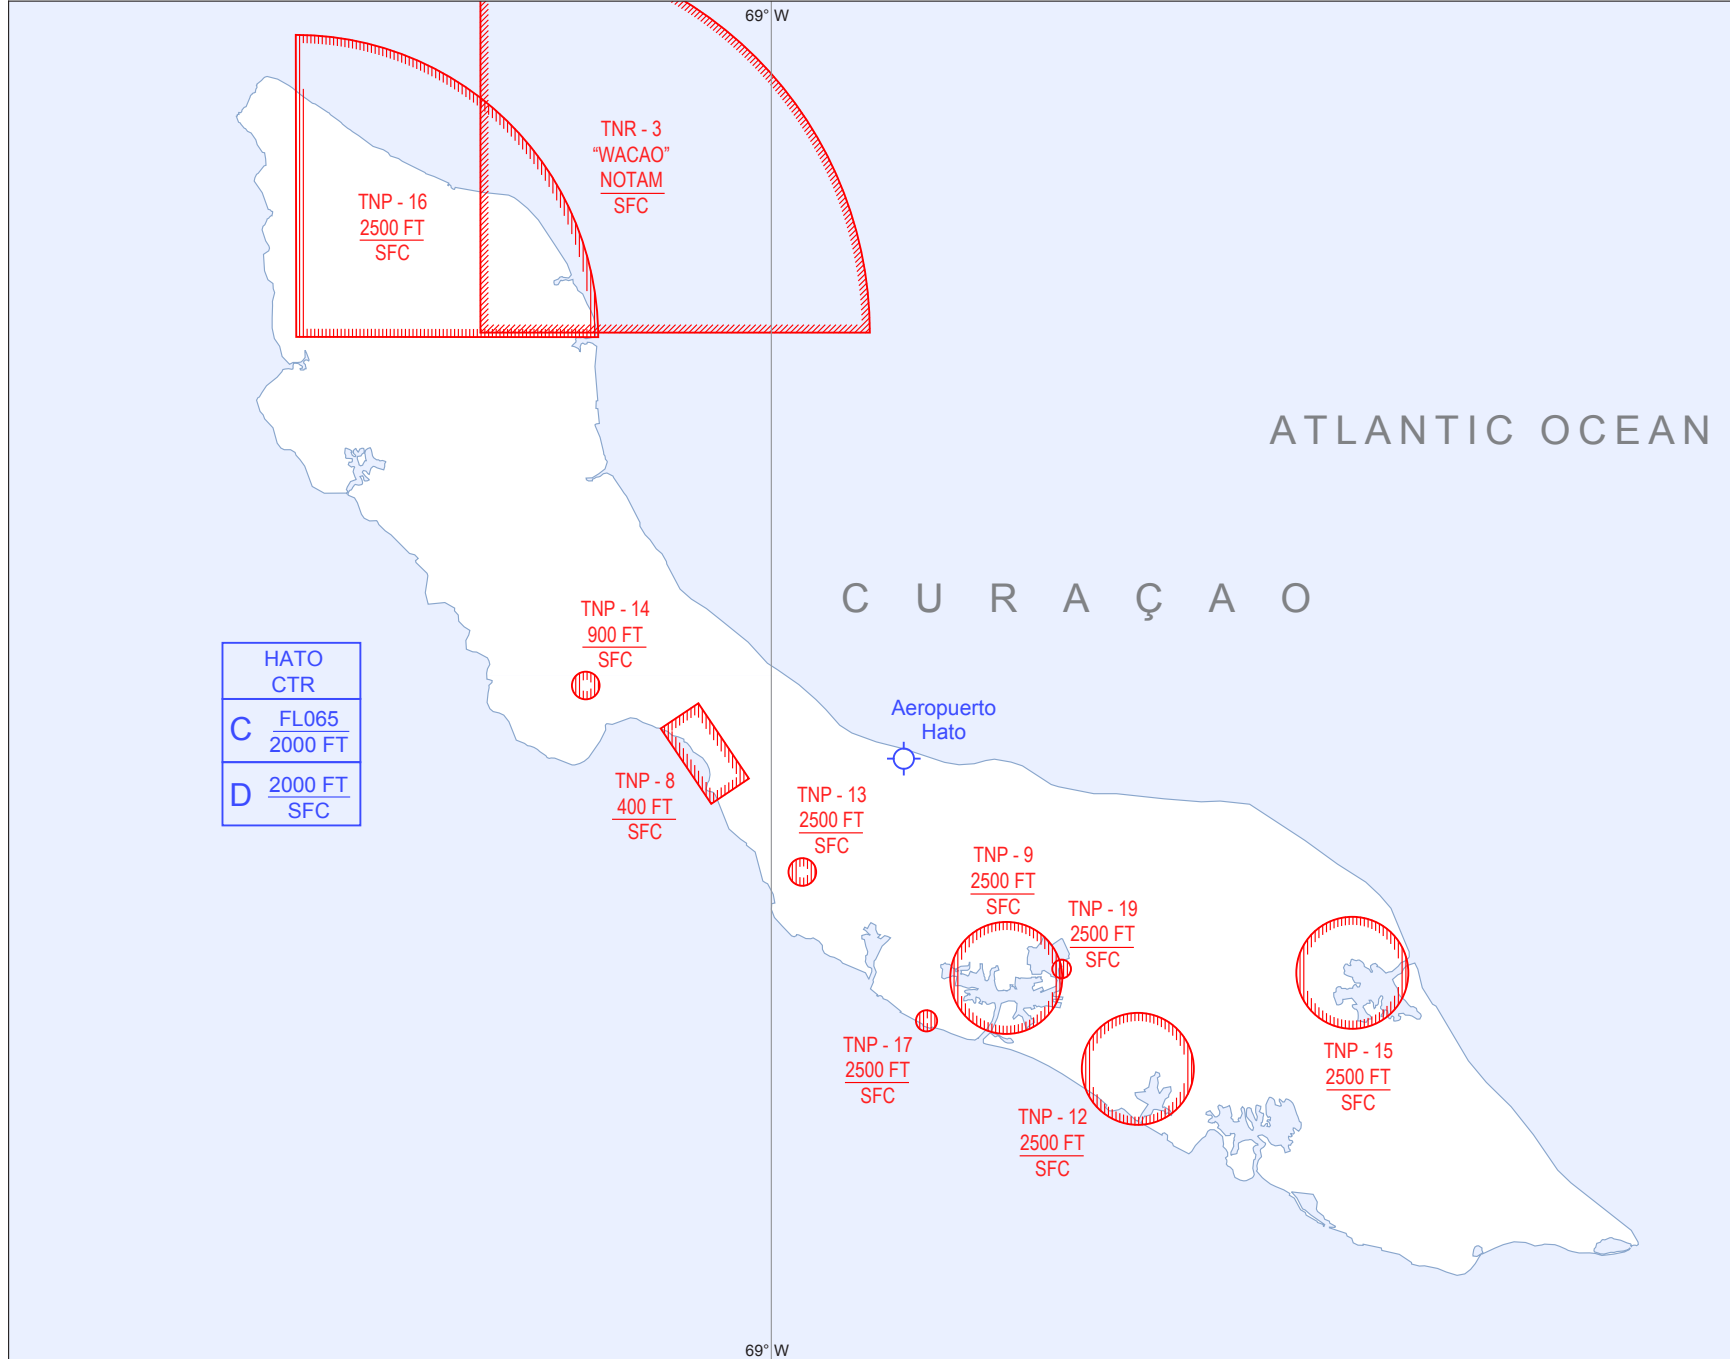

AIP DUTCH CARIBBEAN

PROHIBITED / RESTRICTED AREAS CURAÇAO

COMMUNICATION	
Aeropuerto Hato Int'l (TNCC)	
Curaçao Control	124.1/127.1
Hato Approach	119.6
Hato Tower	118.3
TNCC ATIS	132.6

SPECIAL USE AIRSPACE	
TNR - 3	Gunfiring ground/air firing
TNP - 8	Bullenbaai oil terminal
TNP - 9	Isla Oil Refinery
TNP - 12	State Penitentiary
TNP - 13	Flamingo sanctuary
TNP - 14	Flamingo sanctuary
TNP - 15	Bird sanctuary
TNP - 16	Wildlife sanctuary
TNP - 17	Utility plant
TNP - 19	Utility plant

CHANGE: New chart.