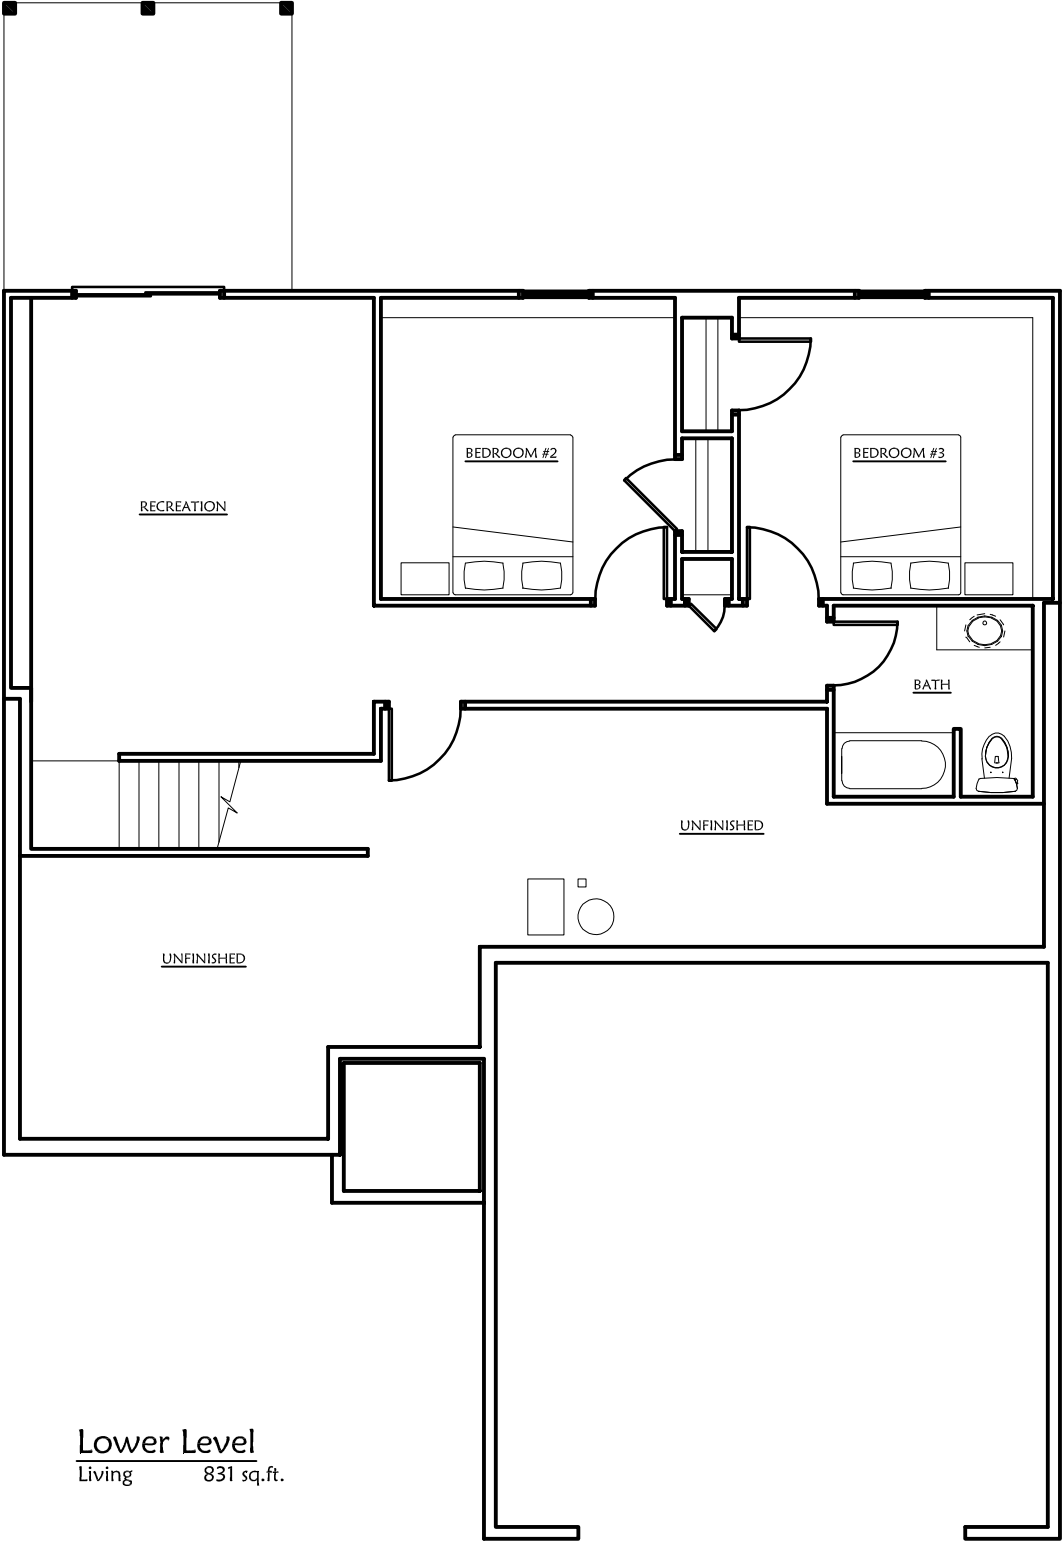

Whispering Bay

Main Level

Living	1,370 sq.ft.
Garage	574 sq.ft.
Porch	37 sq.ft.
Deck	144 sq.ft.

WB Plan Options

Whispering Bay

Lower Level
Living 831 sq.ft.