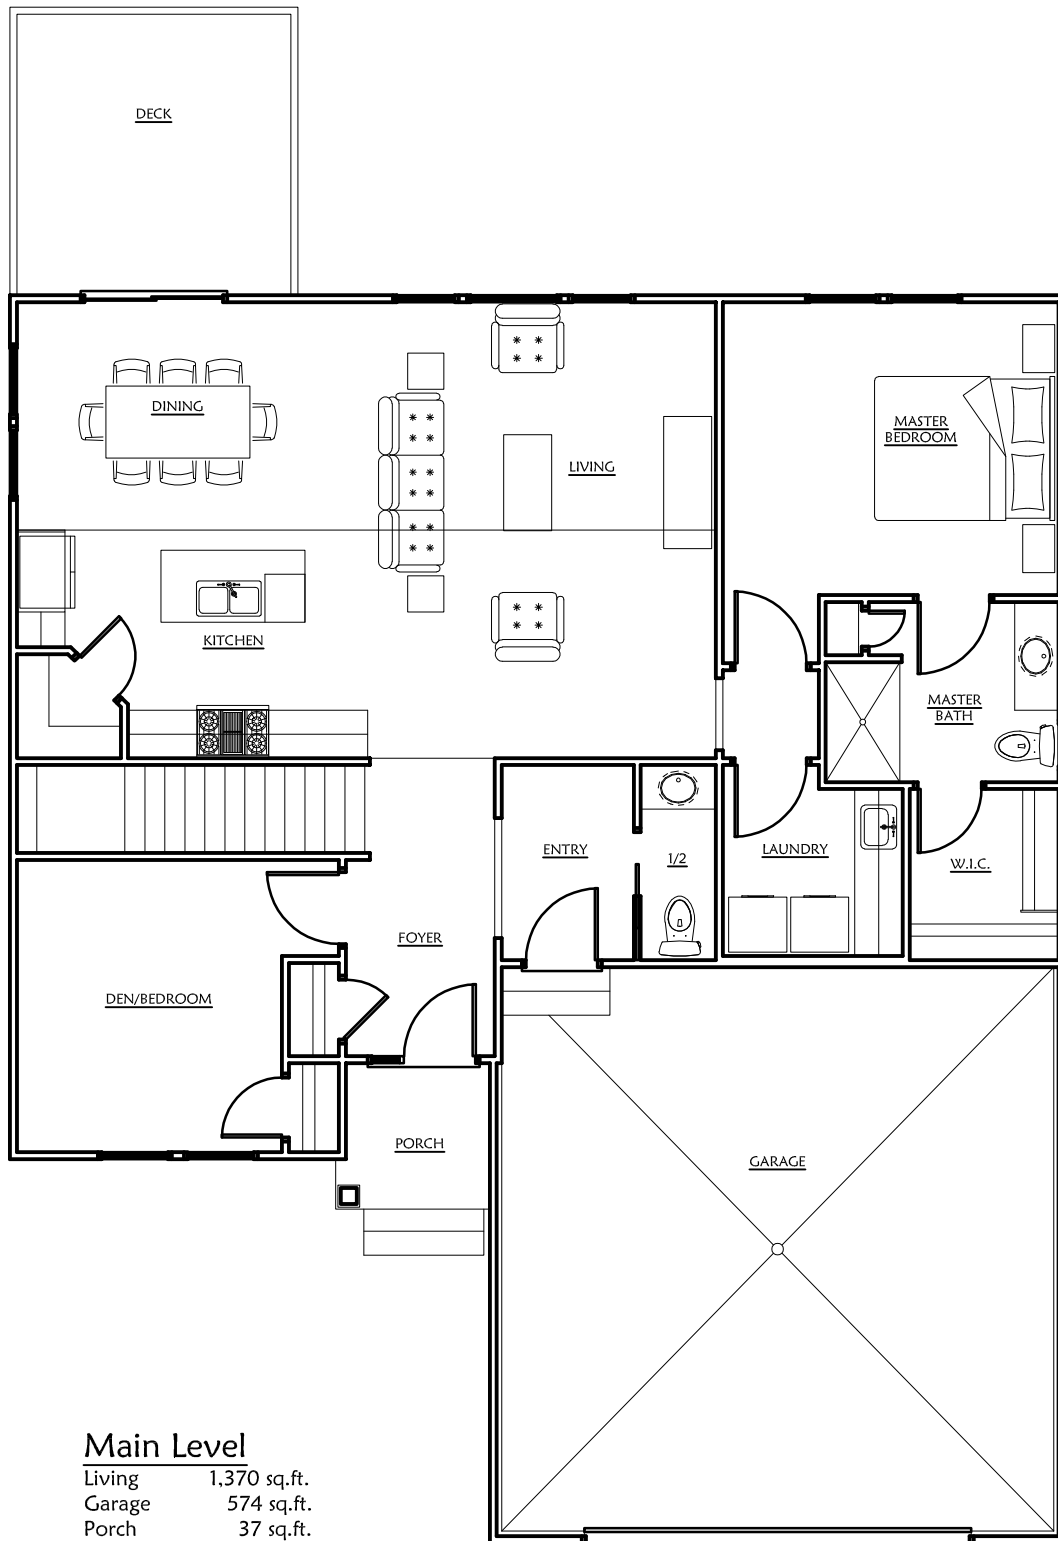

Whispering Bay

Main Level

Living	1,370 sq.ft.
Garage	574 sq.ft.
Porch	37 sq.ft.
Deck	144 sq.ft.

WB Plan Options

Whispering Bay

Lower Level
Living 831 sq.ft.