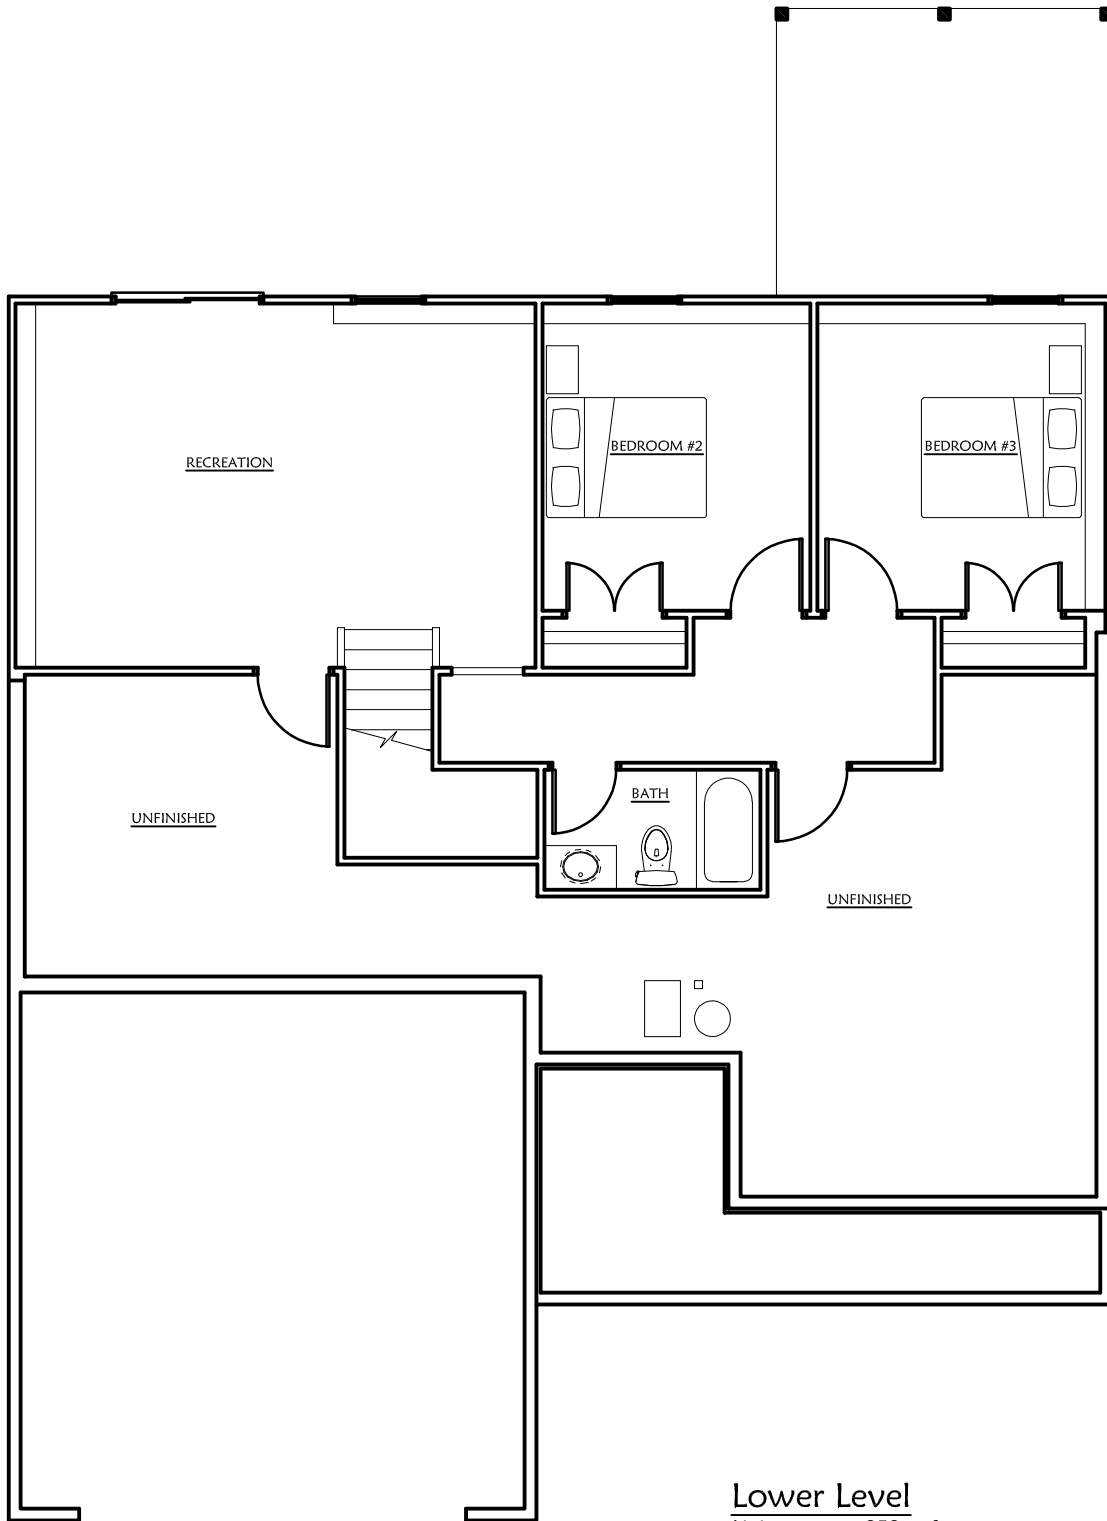

Harbor Pointe

Main Level

Living	1,503 sq.ft.
Garage	483 sq.ft.
Porch	144 sq.ft.
Deck	168 sq.ft.

HP Plan Options

Harbor Pointe

Lower Level
Living 858 sq.ft.