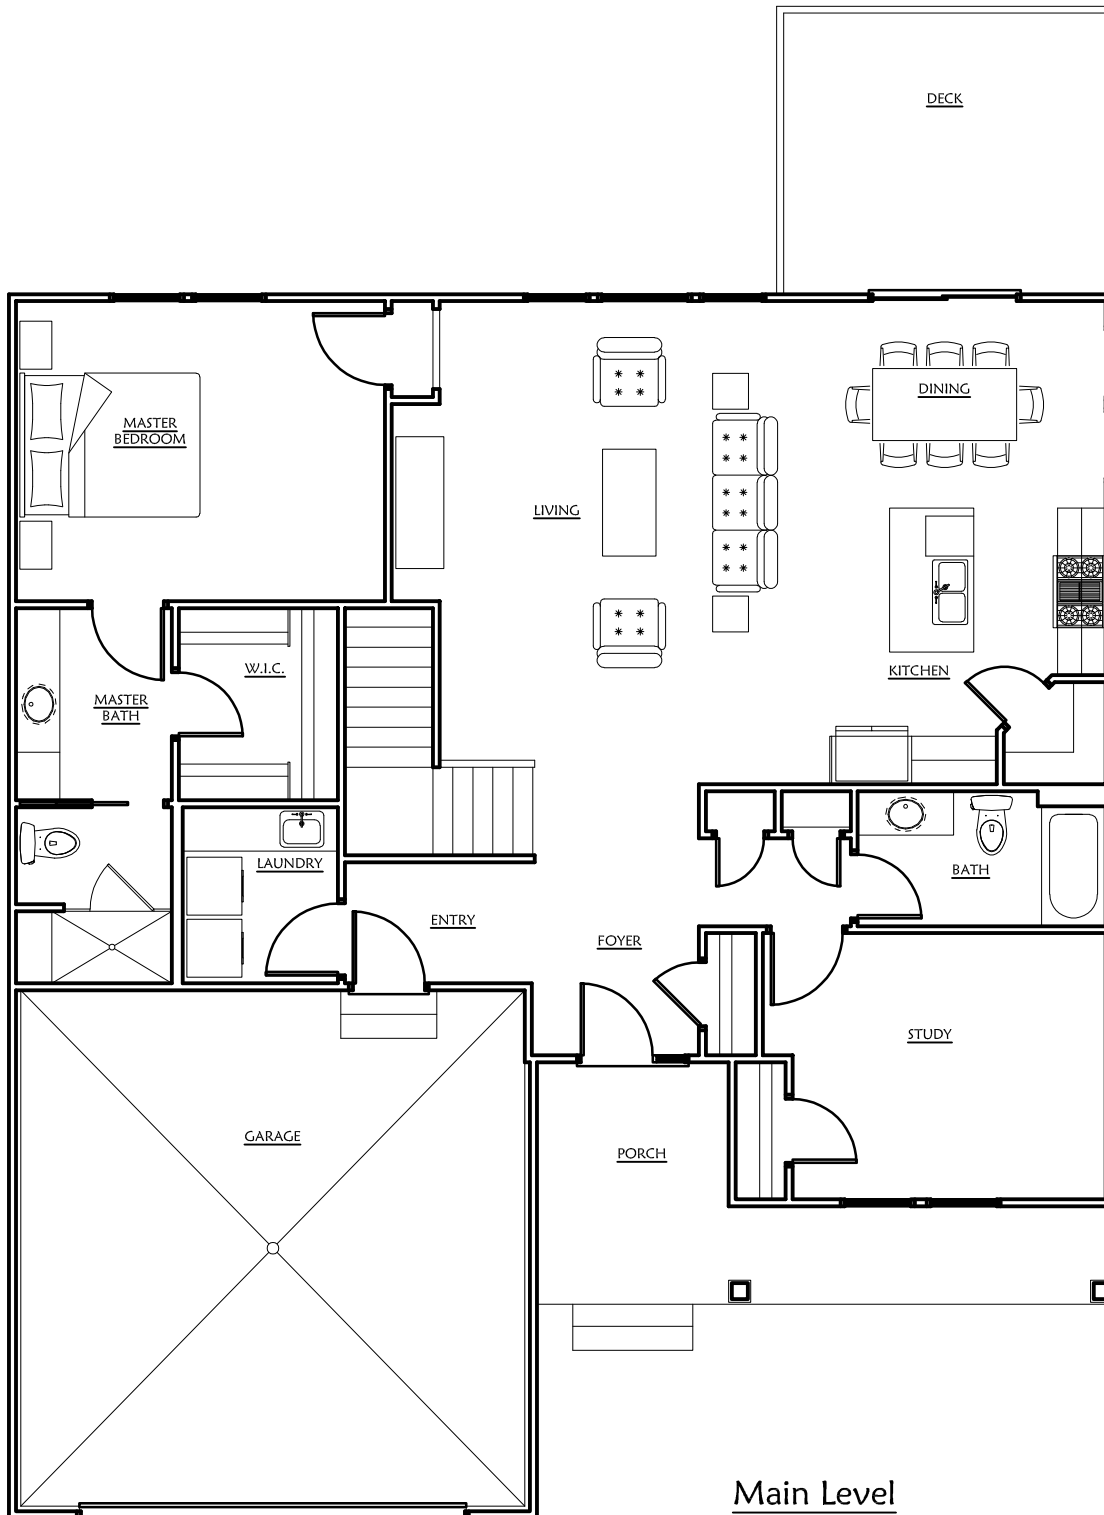

Harbor Pointe

Main Level

Living	1,503 sq.ft.
Garage	483 sq.ft.
Porch	144 sq.ft.
Deck	168 sq.ft.

HP Plan Options

Harbor Pointe

Lower Level
Living 858 sq.ft.