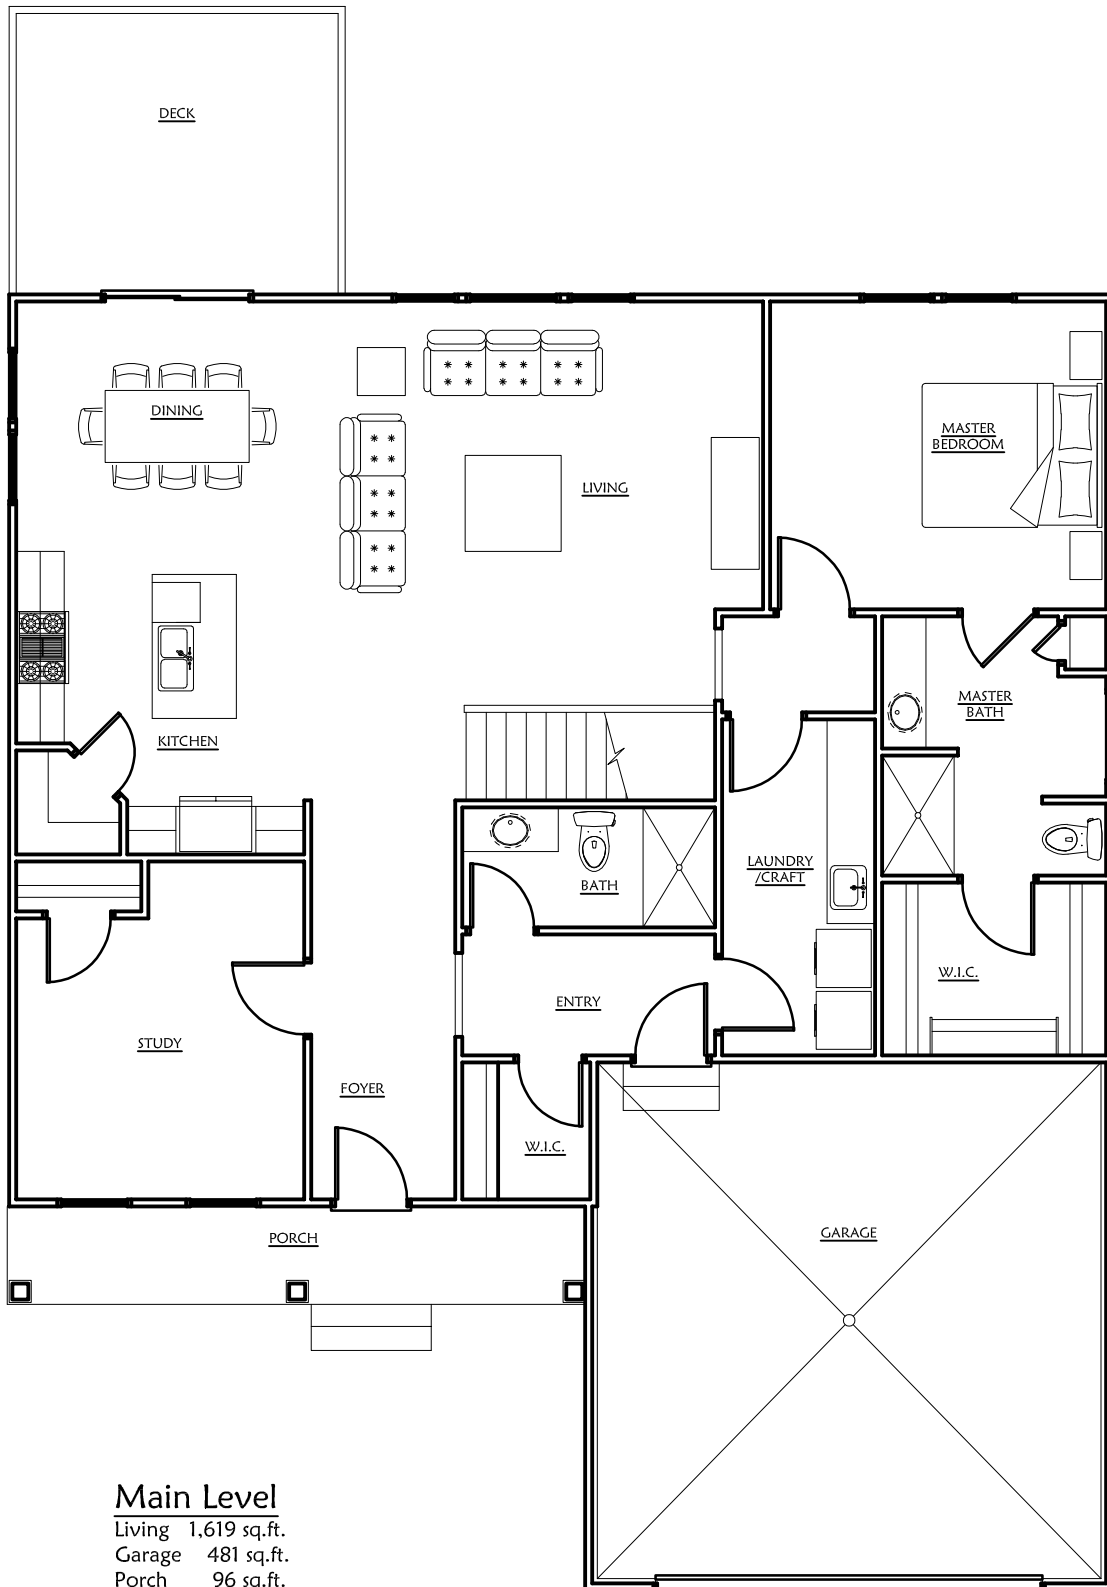

Portside

Main Level

Living 1,619 sq.ft.
Garage 481 sq.ft.
Porch 96 sq.ft.
Deck 168 sq.ft.

PS Plan Options

Portside

Lower Level
Living 854 sq.ft.