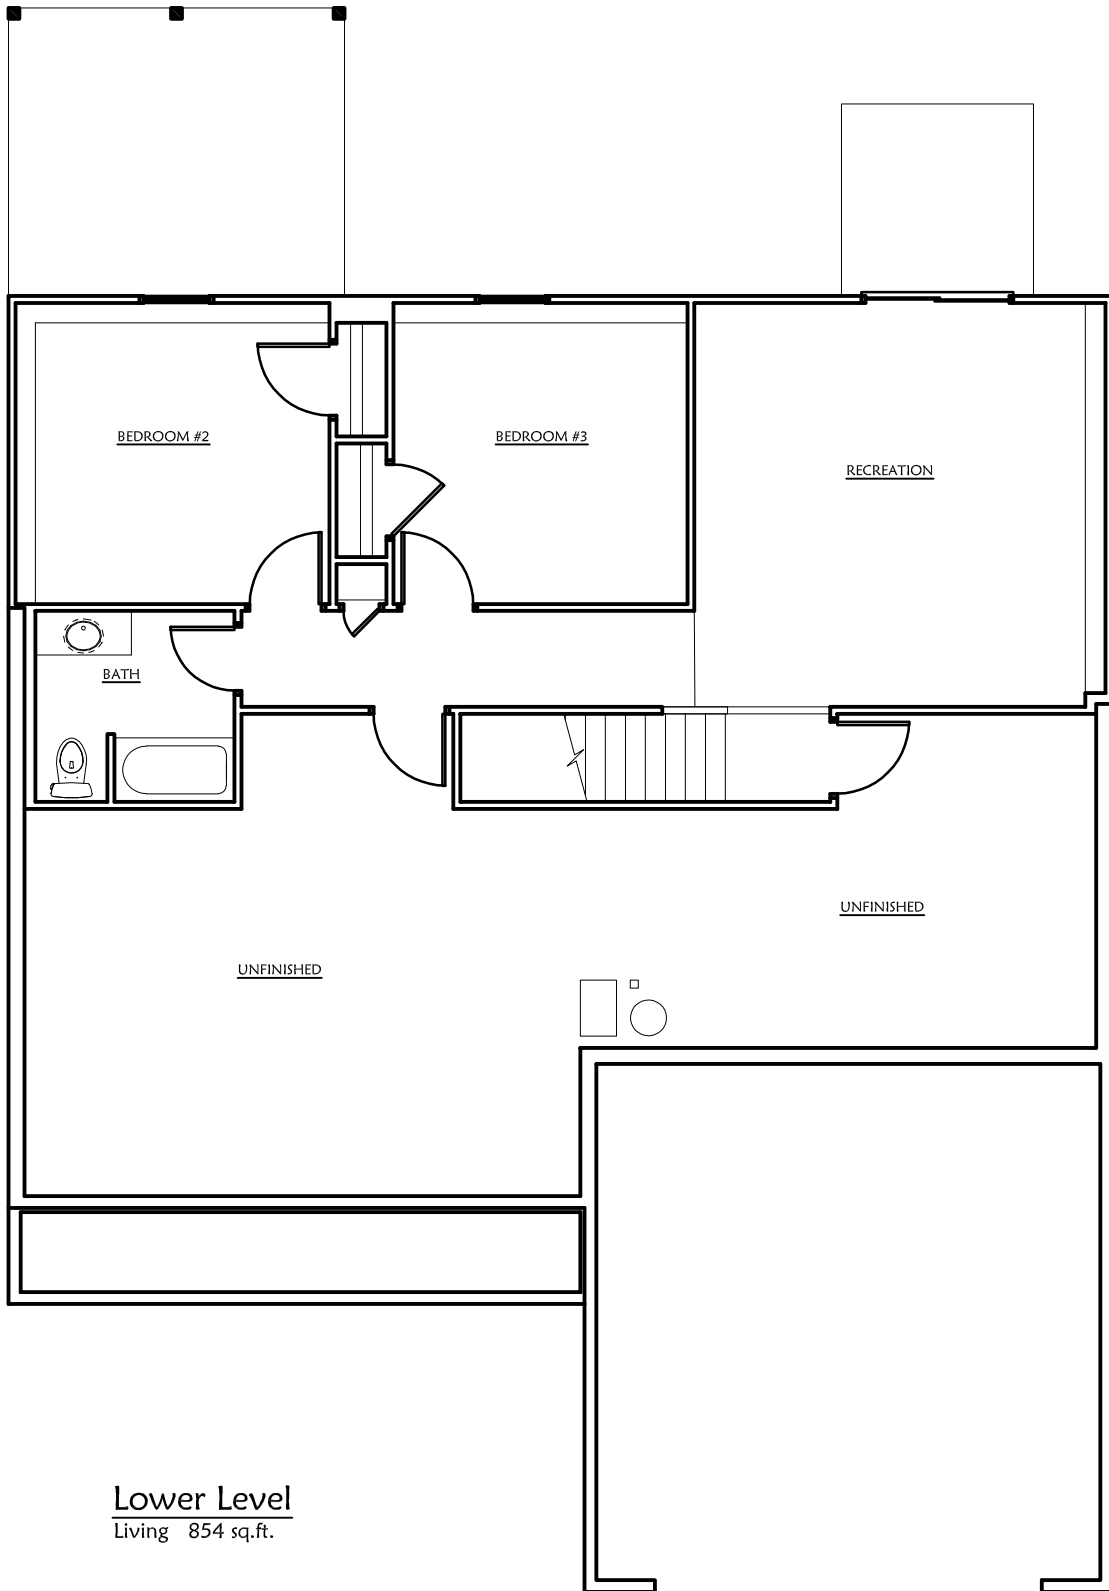

Portside

Main Level

Living 1,619 sq.ft.
Garage 481 sq.ft.
Porch 96 sq.ft.
Deck 168 sq.ft.

PS Plan Options

Portside

Lower Level
Living 854 sq.ft.