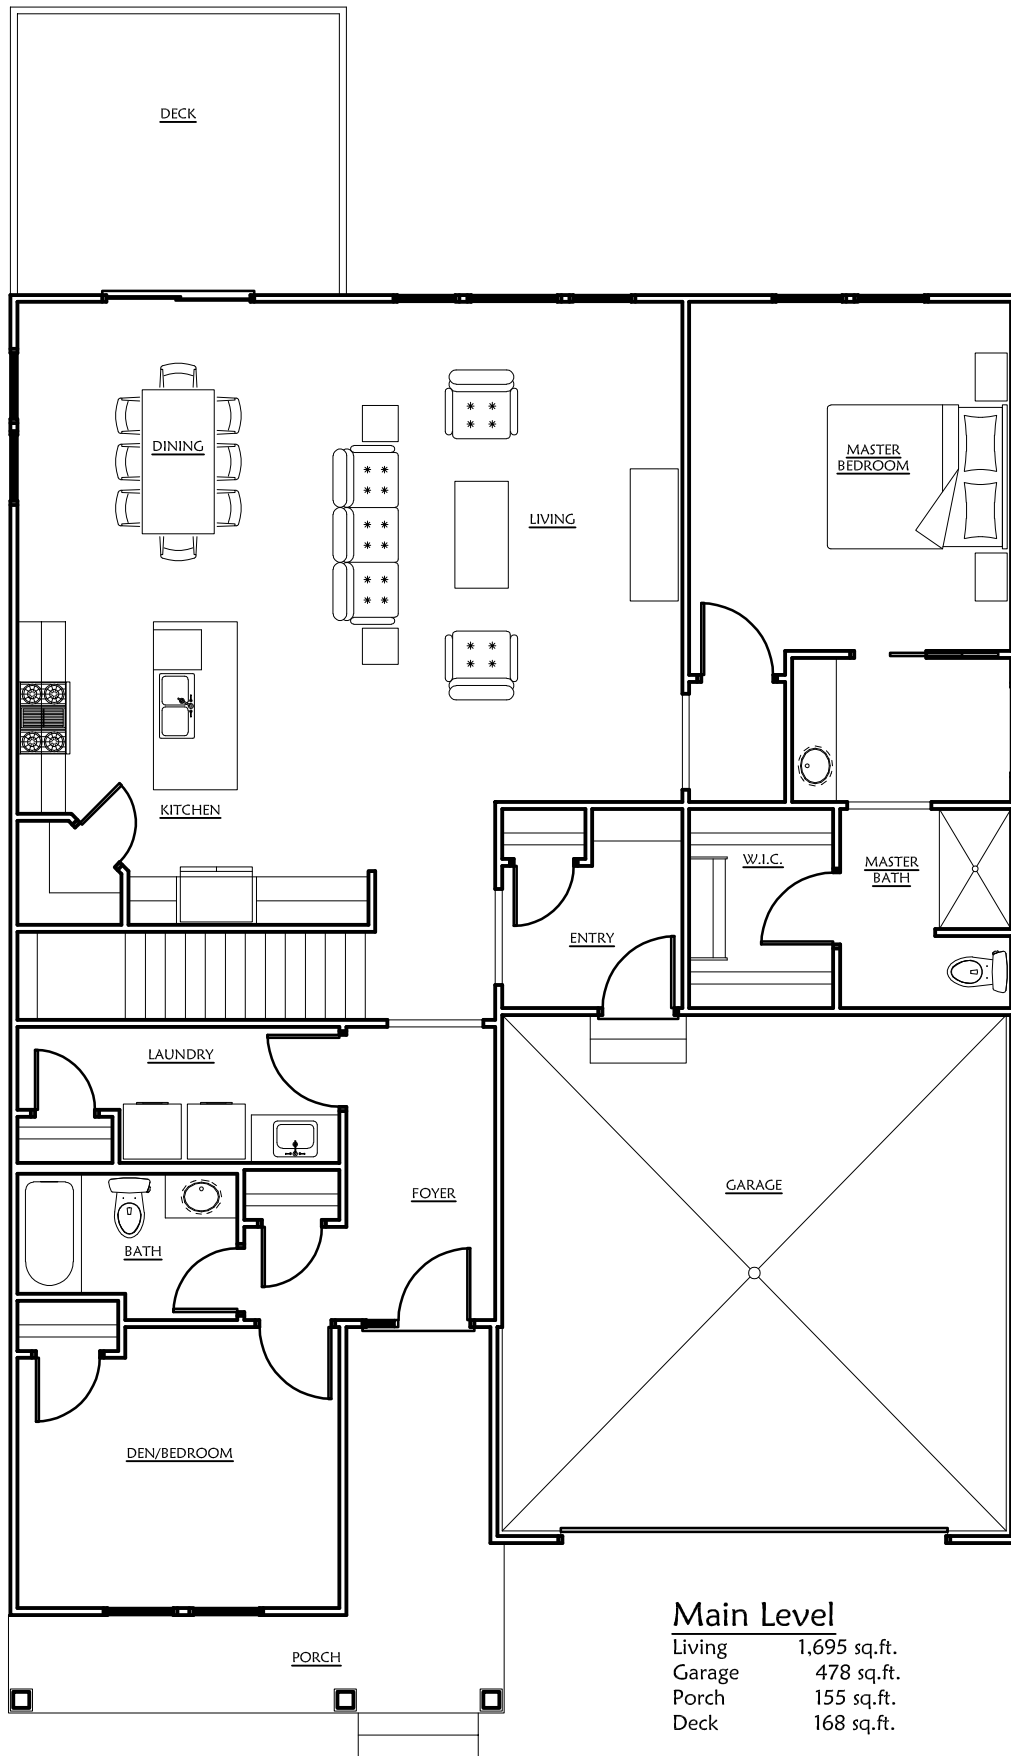

## Main Level

Living	1,695 sq.ft.
Garage	478 sq.ft.
Porch	155 sq.ft.
Deck	168 sq.ft.

SC Plan Options

## Lower Level

Living	1,049 sq.ft.
Garage	478 sq.ft.
Porch	155 sq.ft.
Deck	168 sq.ft.