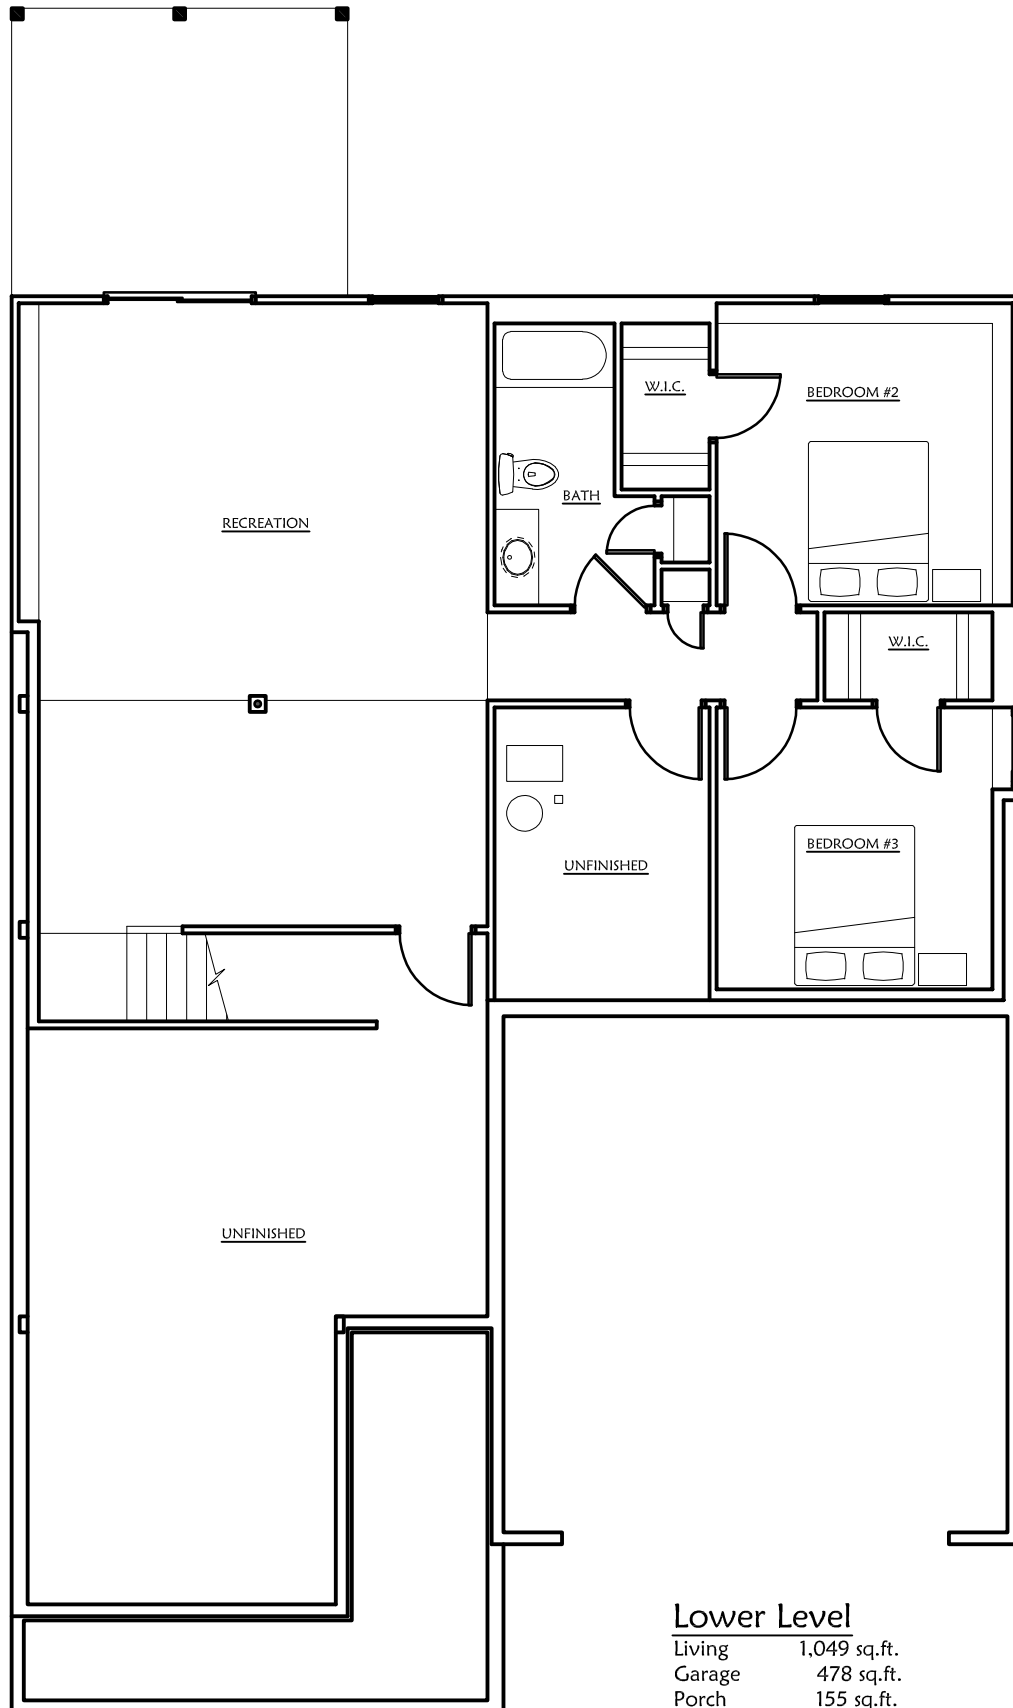

## Main Level

Living	1,695 sq.ft.
Garage	478 sq.ft.
Porch	155 sq.ft.
Deck	168 sq.ft.

SC Plan Options

## Lower Level

Living	1,049 sq.ft.
Garage	478 sq.ft.
Porch	155 sq.ft.
Deck	168 sq.ft.