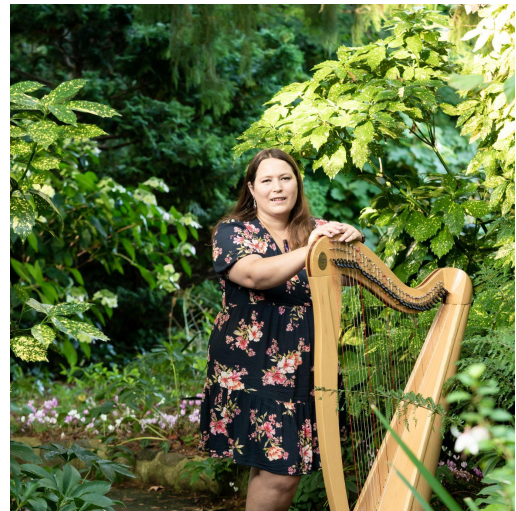

Elizabeth Sutherland – Forest Dreams

Listen here:

[SPOTIFY](#)

Biography

Elizabeth Sutherland is a performer, composer and educator based in the beautiful Dandenong Ranges, Melbourne. She composes for Celtic Harp and Piano.

Elizabeth's music delivers "natural beauty through charming melodies", inspired by nature, Celtic myth and a wide variety of musical genres.

Her debut EP "Forest Dreams" was released on March 31, 2021. It features 8 original pieces for Celtic Harp and Piano. One song contains lyrics and music written by Elizabeth, featuring Lynne Davine on vocals. The 9th track is Elizabeth's arrangement of the famous "The Skye Boat Song".

Promo Images

[DOWNLOAD IMAGES](#)

Press Quotes

“A story told by a Masterful Celtic Harp... the music immediately screams quality and musical prowess”

[Music Dances When You Sleep](#)

“In her work, Elizabeth Sutherland delivers natural beauty through charming melodies”.