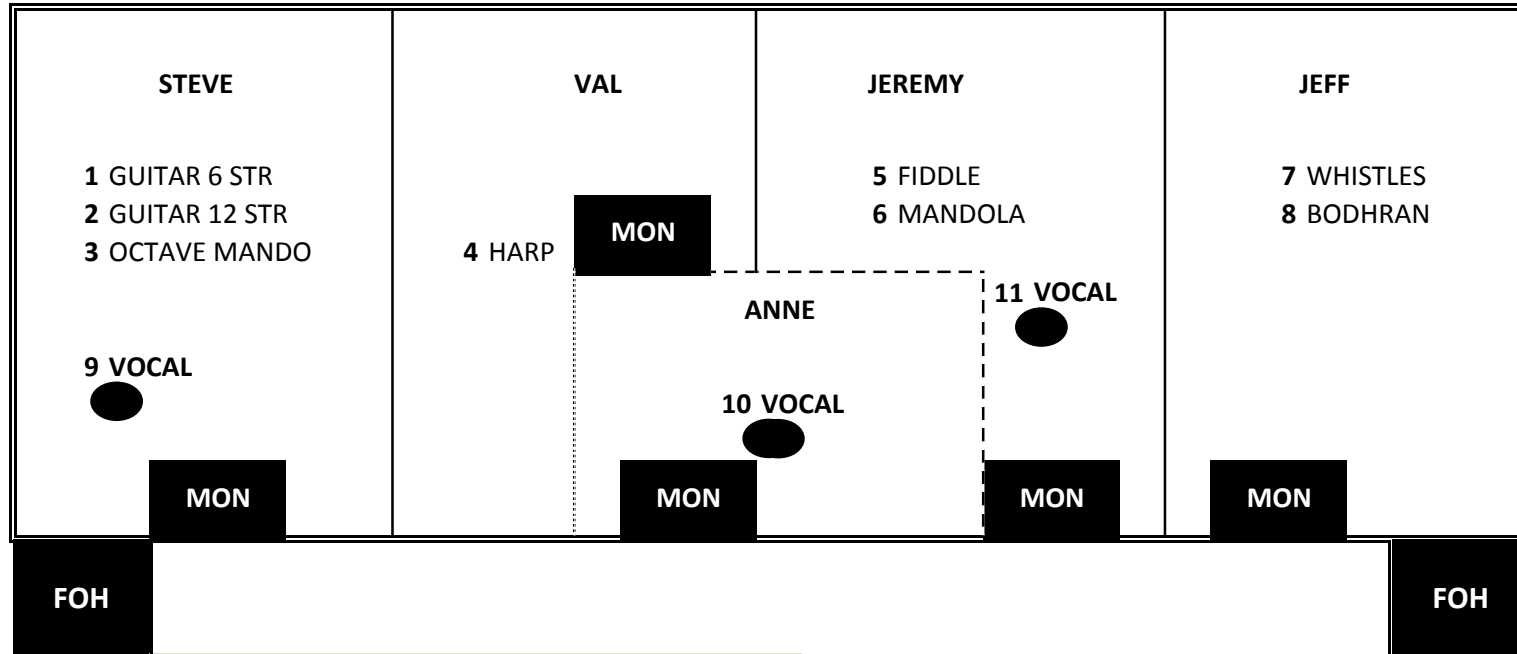

Wrenwood Sessions Stage Setup 2018

=====XLR CABLES=====

CHANNEL/PERSON	MICROPHONES
1 STEVE GUITAR 6	DIRECT
2 STEVE GUITAR 12	DIRECT
3 STEVE OCTAVE MANDO	AT 70
4 VAL HARP	Beta 98
5 JEREMY FIDDLE	AT350
6 JEREMY MANDOLA	AT 70
7 JEFF WHISTLES	VENUE PROVIDES
8 JEFF BODHRAN	
9 STEVE VOCAL	
10 ANNE VOCAL	
11 JEREMY VOCAL	

PHANTOM POWER?

- Y
- N
- Y
- Y
- Y
- Y
- stand
- stand
- stand
- stand
- stand

6/30/18

Stage Dimensions: 16'x8'.