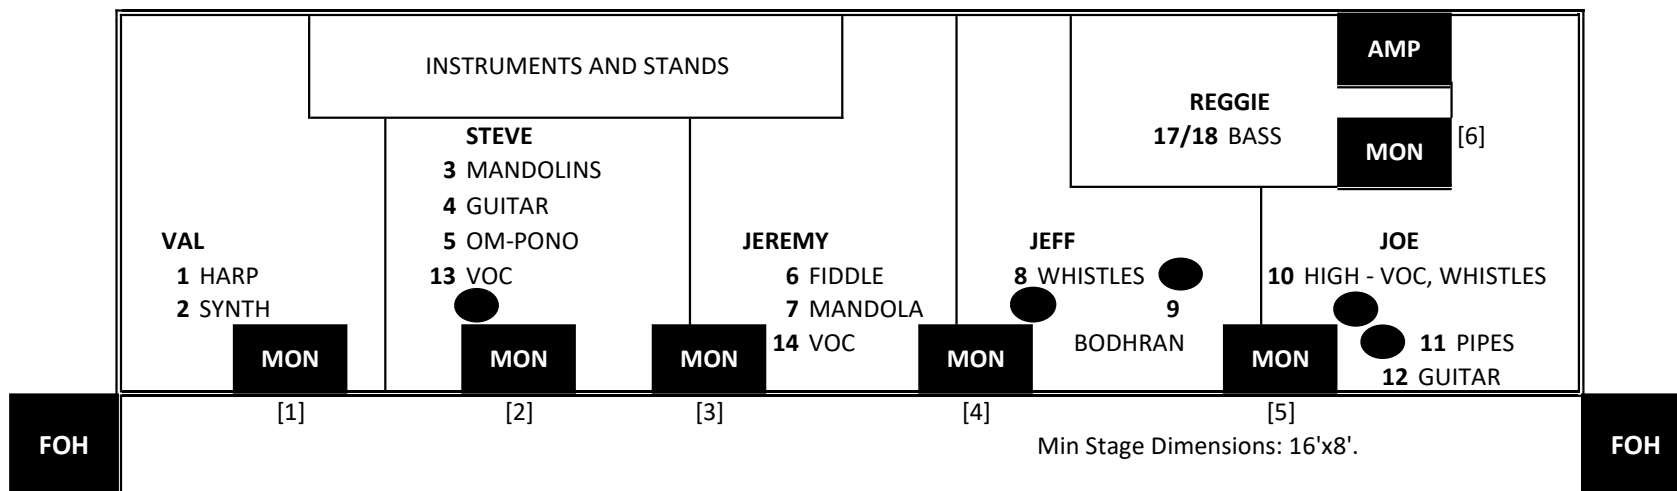

Wrenwood Sessions Stage Setup 2021

=====XLR CABLES=====		PHANTOM
CHANNEL/PERSON	MICROPHONES	POWER?
1 VAL HARP	DIRECT	Y
2 VAL SYNTH	DIRECT	N
3 STEVE MANDOLINS	DIRECT	Y
4 STEVE GUITAR	DIRECT	N
5 STEVE OCTAVE PONO	DIRECT	N
6 JEREMY FIDDLE	DIRECT	Y
7 JEREMY MANDOLA	DIRECT	Y
8 JEFF WHISTLES	<i>SM58 OR SM57</i>	N stand
9 JEFF BODHRAN	<i>SHURE SM57</i>	N stand
10 JOE HIGH MIC	<i>SENN 935</i>	N stand
11 JOE LOW MIC	<i>SENN 835</i>	N stand
12 JOE GUITAR	DIRECT	N
13 STEVE VOCAL	<i>SENN 935</i>	N stand
14 JEREMY VOCAL	<i>SENN 835</i>	N stand
15 GUEST VOCAL	<i>SENN 835</i>	Y stand
16 GUEST INSTRUMENT	<i>SHURE SM57</i>	N stand
17/18 REGGIE BASS	LINE (PREAMP)	<== OR DIRECT

MONITOR CHANNELS

- [1] VAL
- [2] STEVE
- [3] JEREMY
- [4] JEFF
- [5] JOE
- [6] REGGIE

8/23/2021

**BOLD - WRENWOOD PROVIDES
WITH VENUE PA SYSTEMS**