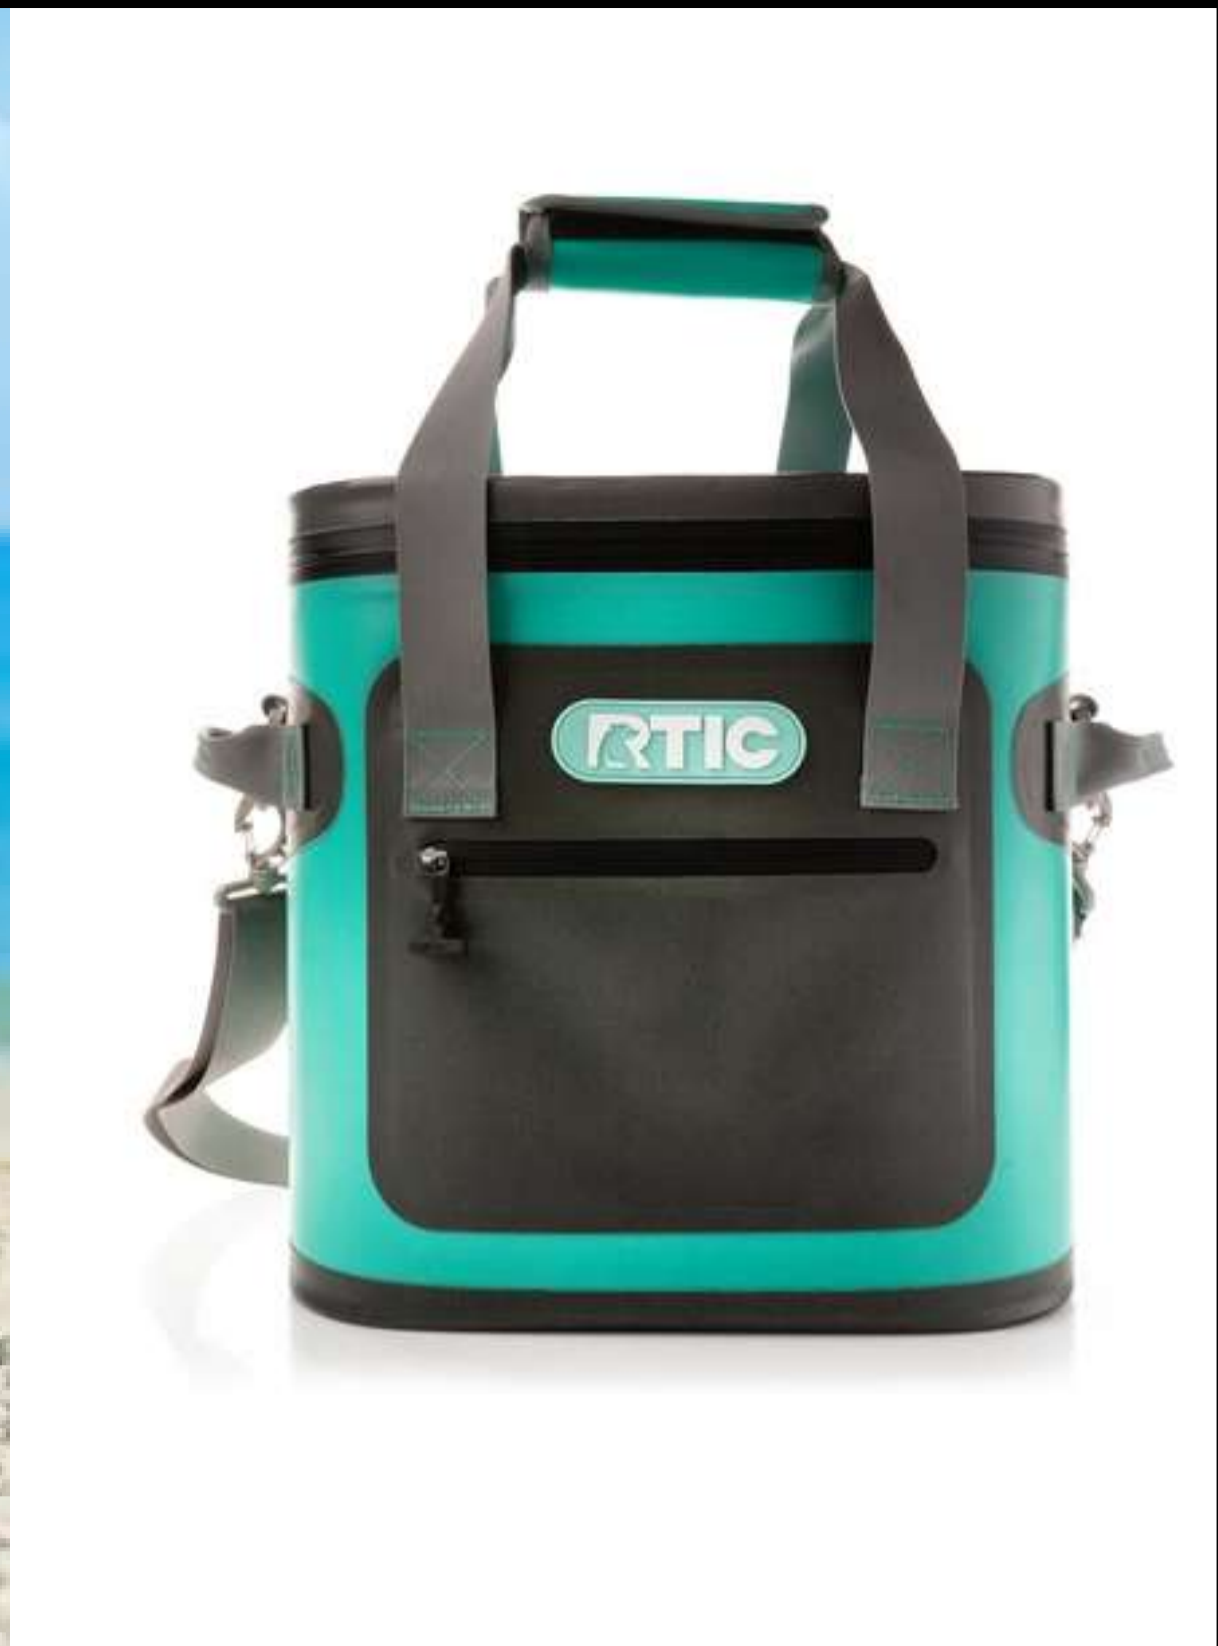

PREMIUM BEACH PACKAGE

WOODEN BEACH CHAIRS WITH FOOTREST
JBL BOOMBOX WITH PHONE CHARGING
COOLER
UMBRELLA OR SUNSHADE

OR MIX AND MATCH
BEACH CART | CORNHOLE | FISHING POLE

2 PEOPLE $250 WEEK

4 PEOPLE $300 WEEK