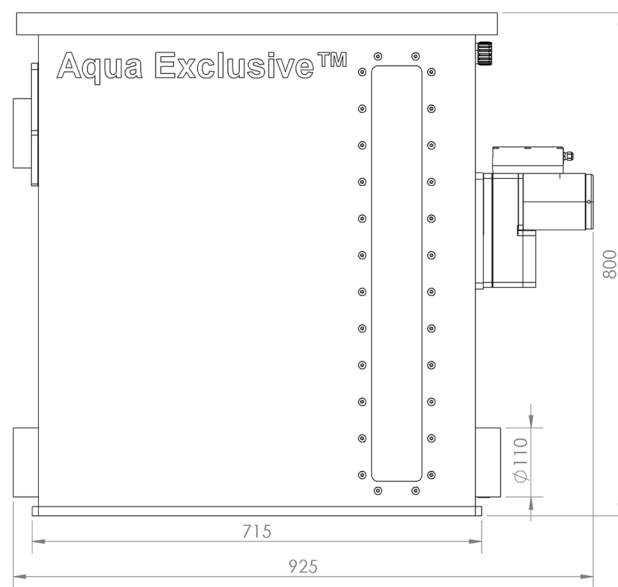

TECHNICAL DRAWING

Aqua Exclusive™ RDF 50 PRO Rotary Drum Filter

Natural swimming pond/pool: max. 150,000 Liters (39,600 Gallons)
Koi pond: max. 100,000 Liters (26,400 Gallons)

Model:	RDF 50 PRO	Minimum water flow:	No minimum flow required
Product No:	115221-115225	Maximum water flow:	50,000 LPH (13,200 GPH)
Type of filter:	Rotary drum filter	Aqua Exclusive B.V. The Netherlands www.aqua-exclusive.com	
Type of filtering:	Mechanical filtration		
Max water height:	630mm		

All dimensions are in millimeter (mm)

Patented Design: This system may not be modified, reproduced or copied, in whole or in part, without the prior written permission of Aqua Exclusive B.V.