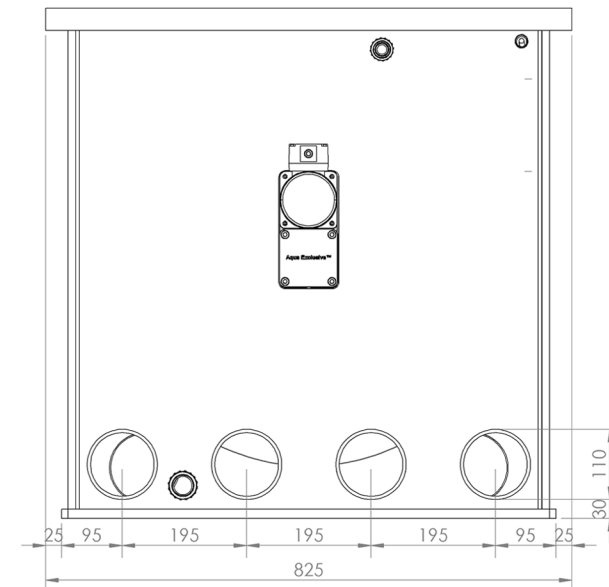

TECHNICAL DRAWING

Aqua Exclusive™ RDF 50 PRO Rotary Drum Filter

Natural swimming pond/pool: max. 150,000 Liters (39,600 Gallons)
Koi pond: max. 100,000 Liters (26,400 Gallons)

Model:	RDF 50 PRO	Minimum water flow:	No minimum flow required
Product No:	115221-115225	Maximum water flow:	50,000 LPH (13,200 GPH)
Type of filter:	Rotary drum filter	Aqua Exclusive B.V. The Netherlands www.aqua-exclusive.com	
Type of filtering:	Mechanical filtration		
Max water height:	630mm		

All dimensions are in millimeter (mm)

Patented Design: This system may not be modified, reproduced or copied, in whole or in part, without the prior written permission of Aqua Exclusive B.V.