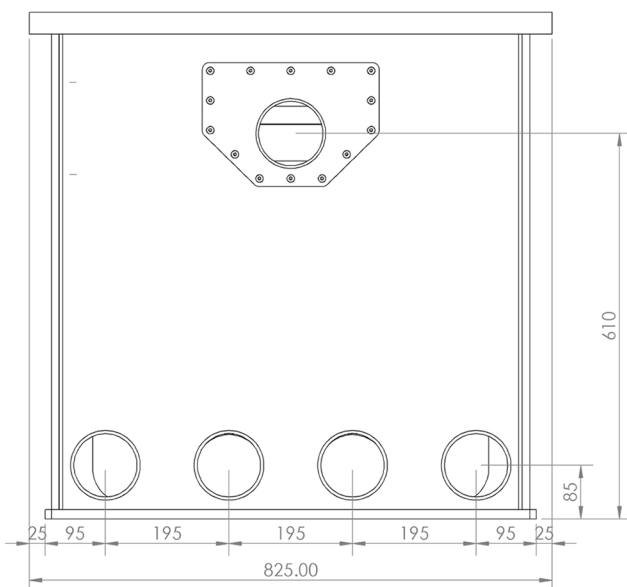

TECHNICAL DRAWING

Aqua Exclusive™ RDF 50 PRO Rotary Drum Filter

Natural swimming pond/pool: max. 150,000 Liters (39,600 Gallons)
Koi pond: max. 100,000 Liters (26,400 Gallons)

Model:	RDF 50 PRO	Minimum water flow:	No minimum flow required
Product No:	115221-115225	Maximum water flow:	50,000 LPH (13,200 GPH)
Type of filter:	Rotary drum filter	Aqua Exclusive B.V. The Netherlands www.aqua-exclusive.com	
Type of filtering:	Mechanical filtration		
Max water height:	630mm		

All dimensions are in millimeter (mm)

Patented Design: This system may not be modified, reproduced or copied, in whole or in part, without the prior written permission of Aqua Exclusive B.V.