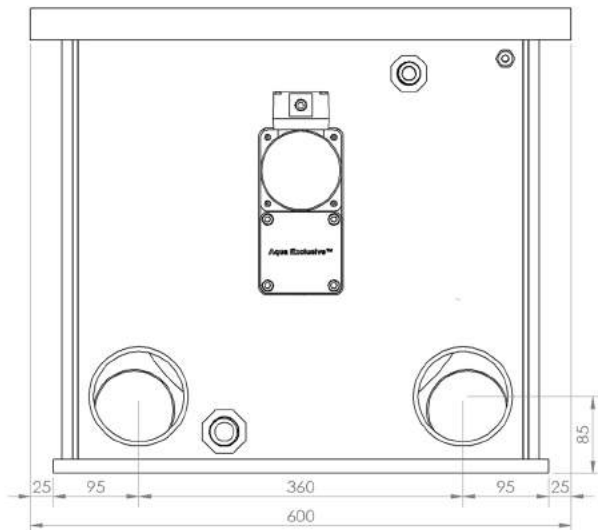

# TECHNICAL DRAWING

## RDF 30 PRO - Rotary Drum Filter

All dimensions are in milimeter (mm)  
 Patented Design: This system may not be modified, reproduced or copied, in whole or in part, without the prior written permission of Aqua Exclusive B.V.

<b>Model:</b>	RDF 30 PRO	<b>Minimum water flow:</b>	No minimum flow required
<b>Product No:</b>	115211-115215	<b>Maximum water flow:</b>	30.000 LPH (8000 GPH)
<b>Type of filter:</b>	Rotary drum filter	<b>Aqua Exclusive B.V.</b> The Netherlands <a href="http://www.aqua-exclusive.com">www.aqua-exclusive.com</a>	
<b>Type of filtering:</b>	Mechanical filtration		
<b>Max water height:</b>	345mm		