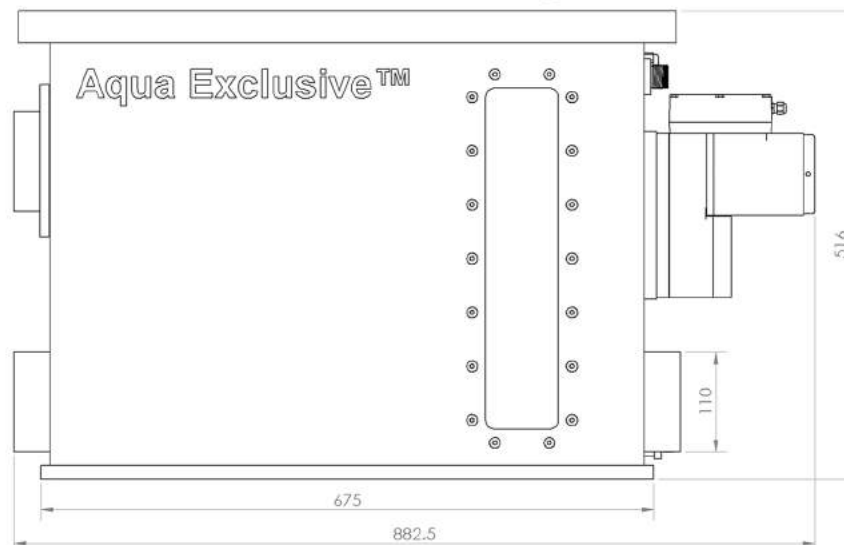

# TECHNICAL DRAWING

## RDF 30 PRO - Rotary Drum Filter

All dimensions are in milimeter (mm)  
 Patented Design: This system may not be modified, reproduced or copied, in whole or in part, without the prior written permission of Aqua Exclusive B.V.

<b>Model:</b>	RDF 30 PRO	<b>Minimum water flow:</b>	No minimum flow required
<b>Product No:</b>	115211-115215	<b>Maximum water flow:</b>	30.000 LPH (8000 GPH)
<b>Type of filter:</b>	Rotary drum filter	<b>Aqua Exclusive B.V.</b> The Netherlands <a href="http://www.aqua-exclusive.com">www.aqua-exclusive.com</a>	
<b>Type of filtering:</b>	Mechanical filtration		
<b>Max water height:</b>	345mm		