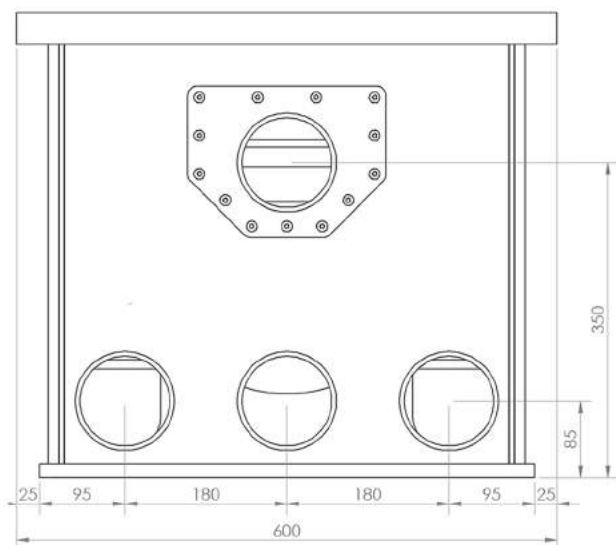

# TECHNICAL DRAWING

## RDF 30 PRO - Rotary Drum Filter

All dimensions are in milimeter (mm)  
 Patented Design: This system may not be modified, reproduced or copied, in whole or in part, without the prior written permission of Aqua Exclusive B.V.

<b>Model:</b>	RDF 30 PRO	<b>Minimum water flow:</b>	No minimum flow required
<b>Product No:</b>	115211-115215	<b>Maximum water flow:</b>	30.000 LPH (8000 GPH)
<b>Type of filter:</b>	Rotary drum filter	<b>Aqua Exclusive B.V.</b> The Netherlands <a href="http://www.aqua-exclusive.com">www.aqua-exclusive.com</a>	
<b>Type of filtering:</b>	Mechanical filtration		
<b>Max water height:</b>	345mm		