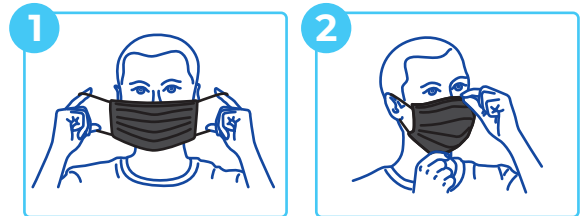

ASTM Level 2 & 3

Color	black
Filtration - BFE	>98%
Filtration - PFE	>98%
Fluid Resistance, mmHG	160
Delta P, mmH ₂ O/cm ²	<6.0
Flame Spread	Class 1
Ear loop	black elastic
Packaging	50/box - 500/cs

How to wear a mask correctly

Use elastic ear loops to place mask with the blue side as the outer layer.

Stretch mask to cover nose and mouth.

Pinch nose wire and mold to face.

Unhook elastic ear loops, discard, and wash hands.

Pieces: 50
 GW (lbs): 0.45
 Dimensions:
 SKU: PPE-M-AS-1105B