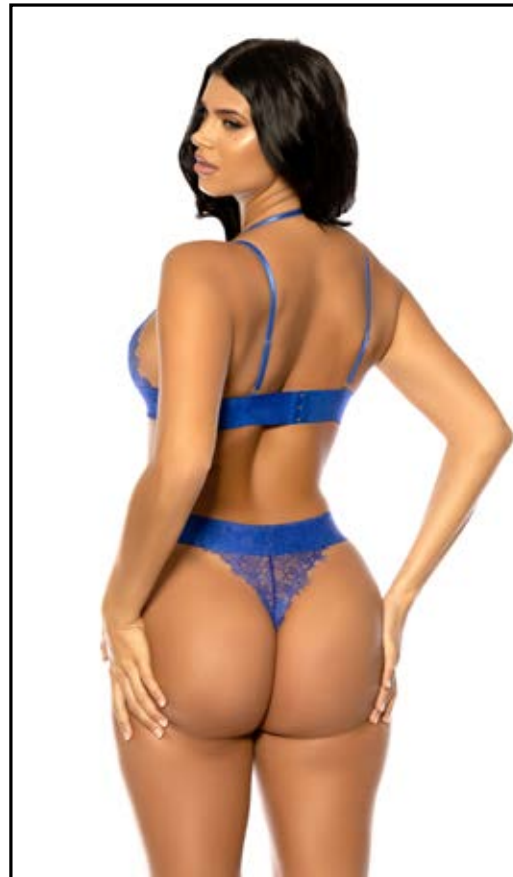

SOFT CUP EYELASH LACE
2PC SET WITH WIDE
ELASTIC STRAPS

ENSEMBLE SOUTIEN-GORGE
TRIANGLE EN DENTELLE SANS
ARMATURES ET STRING ASSORTI

40-11309

S/M - L/XL

LIST \$13.00
MSRP \$29.00

COBALT BLUE (CBB) ●

RAVEN

SOFT CUP EYELASH LACE
AND MESH TEDDY WITH
WIDE ELASTIC STRAPS