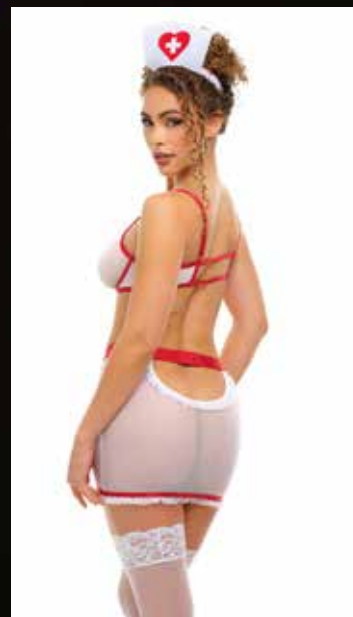

NAUGHTY NURSE

42-12168 / S/M - L/XL

42-12168X / 1X/2X

UNLINED UNDERWIRE MESH CUP
2PC SET WITH RUFFLE DETAILS AND
MATCHING HEADBAND

Red/Bright White (OH599)

SYRINGE AND STETHOSCOPE
NOT INCLUDED