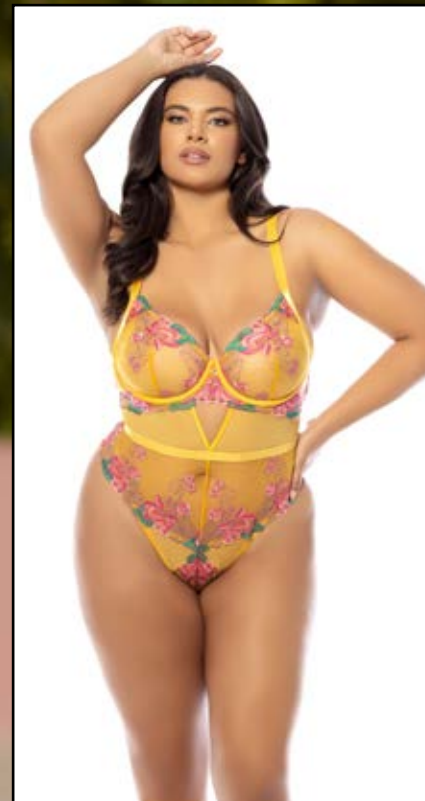

JADE

IRIDESCENT TWO PIECE SET WITH
GOLD HARDWARE TRIM

40-11382

S/M - L/XL

LIST \$16.00
MSRP \$42.00

 LIGHT IRIDESCENT/ BLACK
(SHP152/BK)

JADE

IRIDESCENT HIGH LEG TEDDY WITH GOLD
BEADED HARDWARE TRIM AND OPEN BACK

52-11382

S/M - L/XL

LIST \$17.00
MSRP \$45.00

 LIGHT IRIDESCENT/ BLACK
(SHP152/BK)

NOVA

NOVA

IRIDESCENT MESH BUSTIER
WITH BONING INSERTS AND MATCHING
G-STRING PANTY

61-11537 / 61-11537X

S - M - L - XL - 1X - 2X

LIST \$19.00 / \$21.00
MSRP \$50.00 / \$57.00

 LIGHT IRIDESCENT/ BLACK
(SHP152/BK)

ELISABETH

ELISABETH

UNLINED UNDERWIRE
EMBROIDERED TEDDY

51-11552 / 51-11552X

S - M - L - XL - 1X - 2X

LIST \$27.00 / \$29.00
MSRP \$72.00 / \$75.00

 **BANANA FLORAL EMBROIDERY/
BANANA (BNA155/BNA)**

HAZEL

PEEK-A-BOO BRA 3PC SET WITH CINCHER AND MATCHING G-STRING PANTY

41-11122

S/M - L/XL

LIST \$16.00
MSRP \$40.00