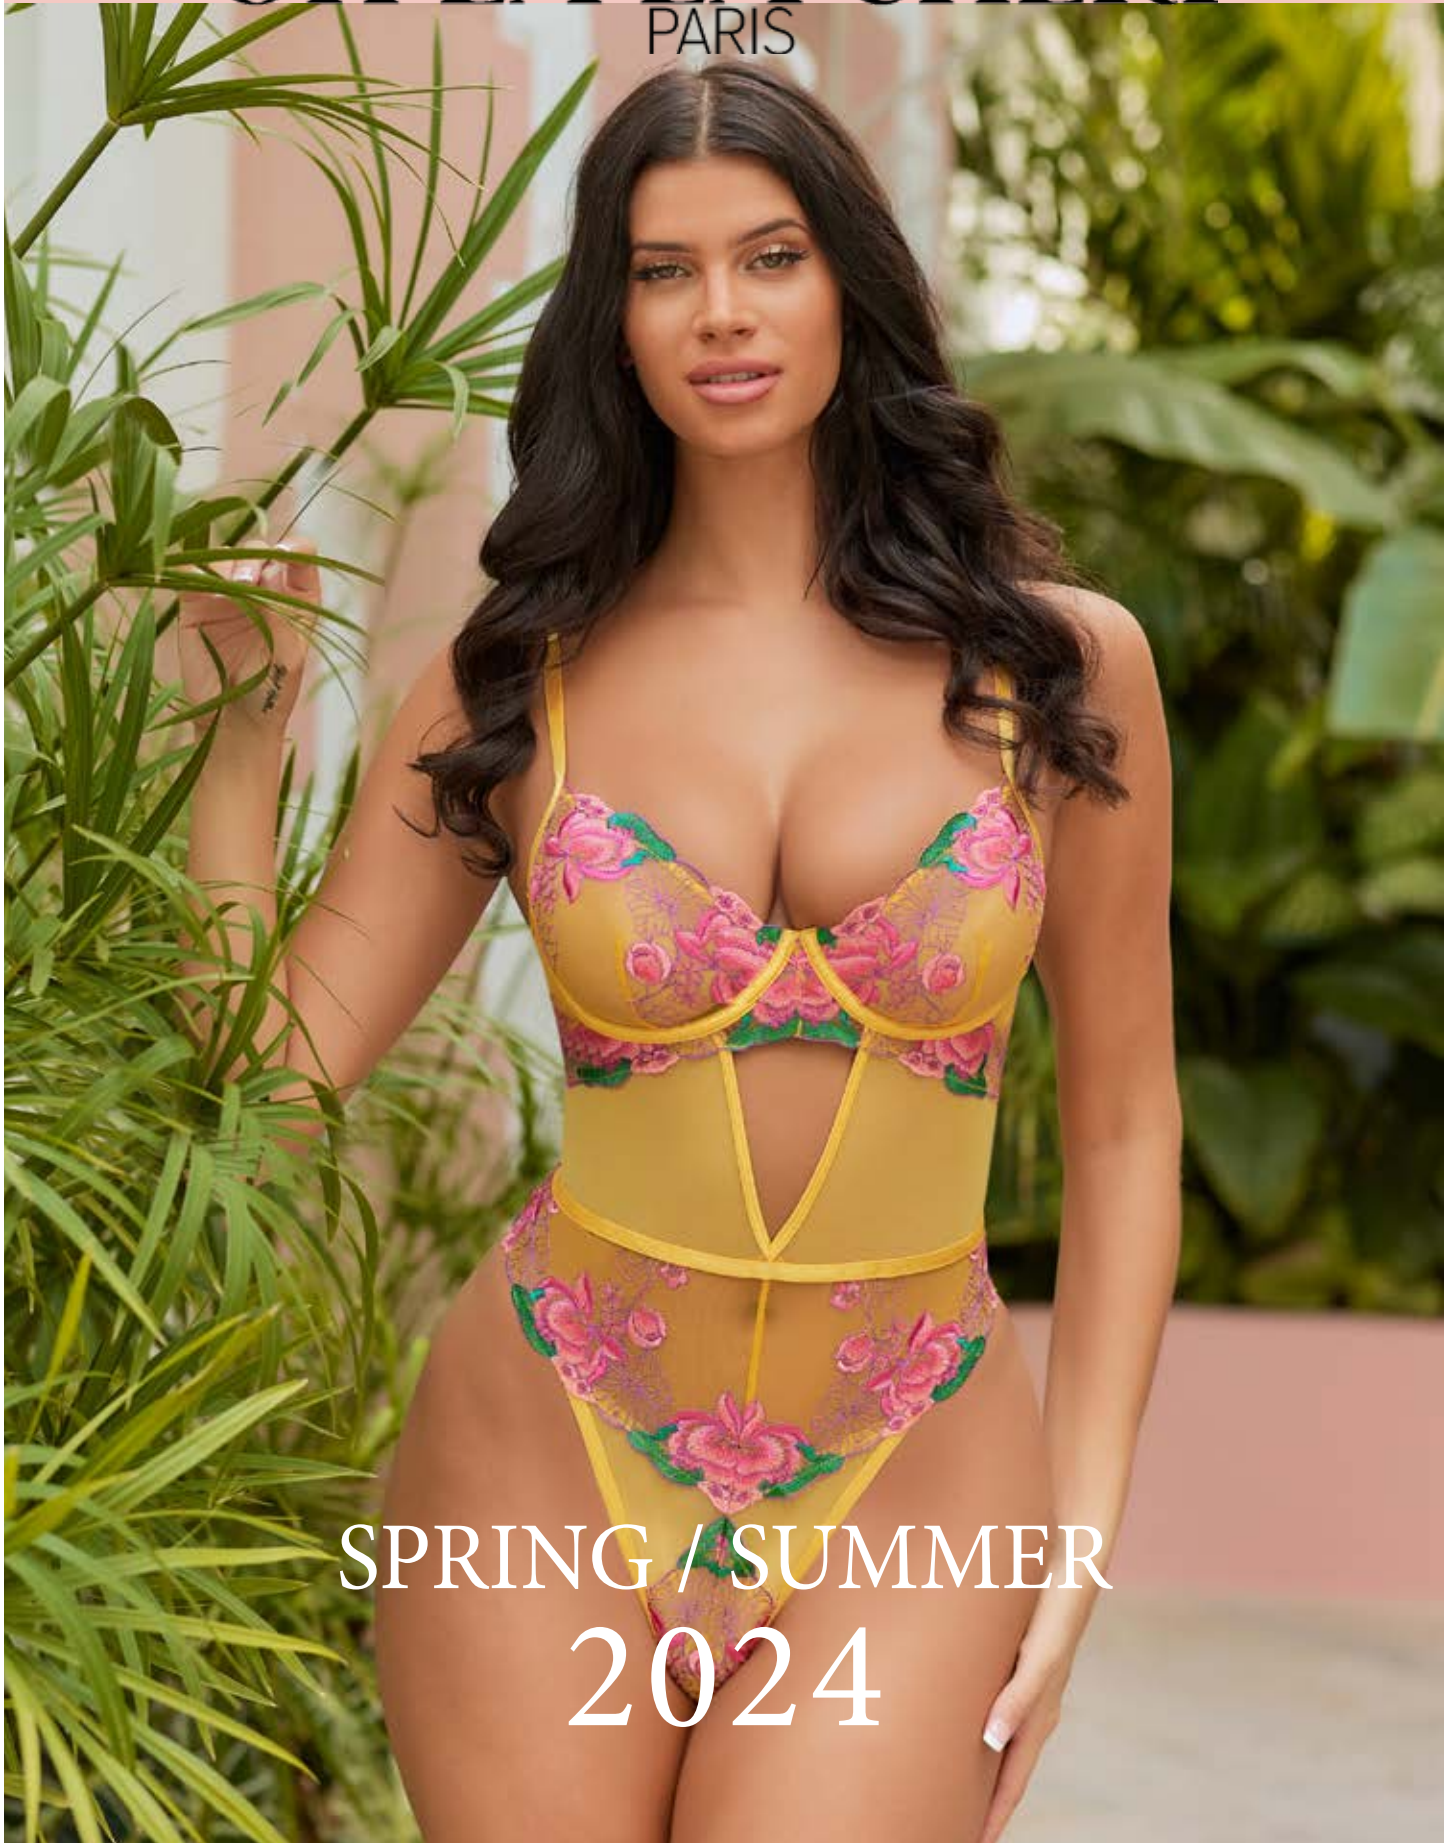

OH LÀ LÀ CHÉRI

PARIS

SPRING / SUMMER
2024

A woman with long dark hair is posing in a bright yellow lace bikini. She is standing in a garden-like setting with large green plants and a pinkish wall in the background. Her hands are raised, holding the straps of her bikini top. The overall mood is elegant and summery.