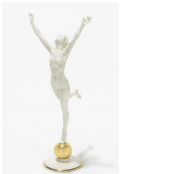

8: A Hutschenreuther porcelain figure of a nude

USD 100 - 150

A Hutschenreuther porcelain figure of a nude
after the model by Karl Tutter (German, 1883-1969)
early 20th century
Green printed factory mark, remnants of paper label inscribed Lorenz Hutschenreuther Aktiengesellschaft Selb Bayern Kunstabteilung, incised K. TUTTER, height 12 3/4in (32.5cm)