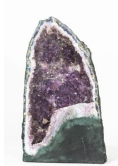

### 164: An amethyst geode

USD 300 - 500

An amethyst geode  
height 15 3/4in (40cm)

---