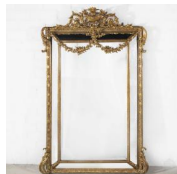

### 369: A Regence style giltwood and gilt plaster mirror

USD 400 - 600

A Regence style giltwood and gilt plaster mirror  
20th century  
height 66in (168cm); width 42in (107cm)

---