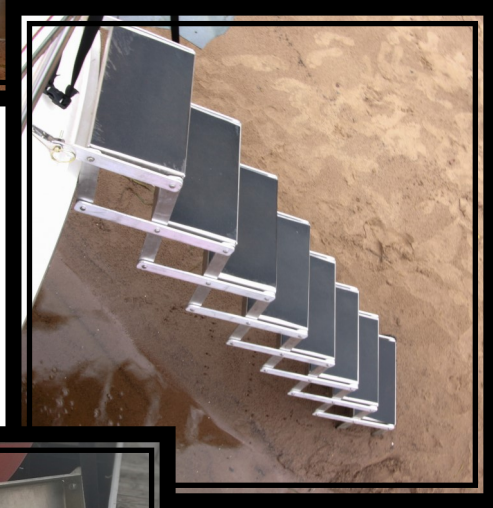

BOW-TO-BEACH FULL TREAD BOAT LADDER

- *USES FOR BOATS,
PONTOONS,
TRAILERS, DOCKS,
DUCK BOATS AND
MORE*
- *LIGHTWEIGHT
ALUMINUM WITH
STAINLESS STEEL
HARDWARE (ABOUT
4.5LBS PER STEP)*
- *TESTED TO 300#*
- *MADE TO ORDER—4-9
STEP. CUSTOM
ORDERS WELCOME.*
- *MANUFACTURED IN
STILLWATER, MN*