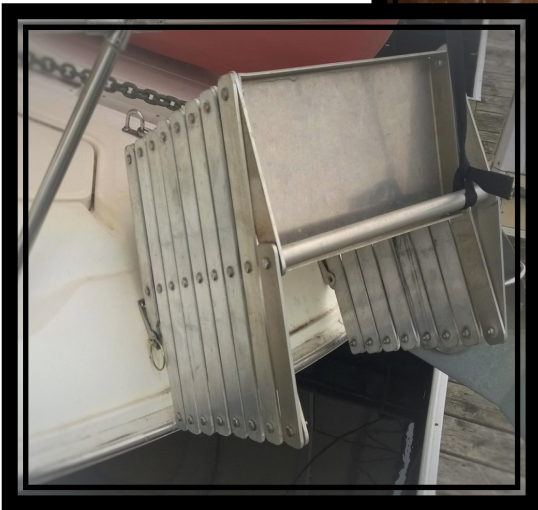

BOW-TO-BEACH FULL TREAD BOAT LADDER

- *USES FOR BOATS,
PONTOONS,
TRAILERS, DOCKS,
DUCK BOATS AND
MORE*
- *LIGHTWEIGHT
ALUMINUM WITH
STAINLESS STEEL
HARDWARE (ABOUT
4.5LBS PER STEP)*
- *TESTED TO 300#*
- *MADE TO ORDER—4-9
STEP. CUSTOM
ORDERS WELCOME.*
- *MANUFACTURED IN
STILLWATER, MN*