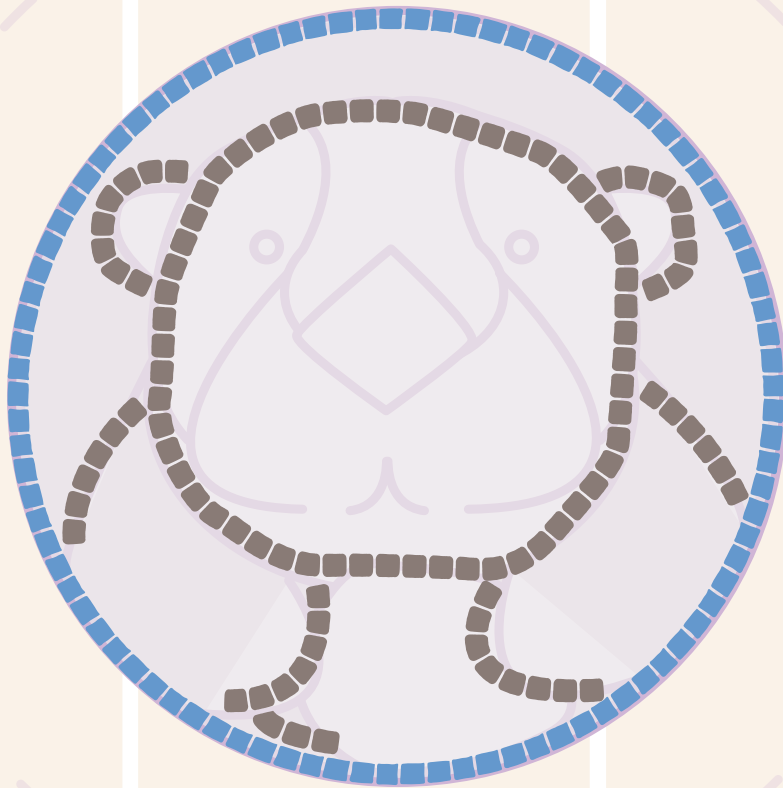

Bag Charm or
COASTER Instructions
Punch Needle Safari

OTTER

10

Tortola

Wild Iris
Cast Iron

Taryn Kail, Oxford Certified Instructor
Texas Charm Trading Company

www.TexasCharmTradingCompany.com

©2026

Bag Charm or
COASTER / Instructions
Punch Needle Safari

OTTER

#13

Firewood

Taryn Kail, Oxford Certified Instructor
Texas Charm Trading Company

www.TexasCharmTradingCompany.com
©2026

2 Bag Charm or
COASTER Instructions
2 Punch Needle Safari