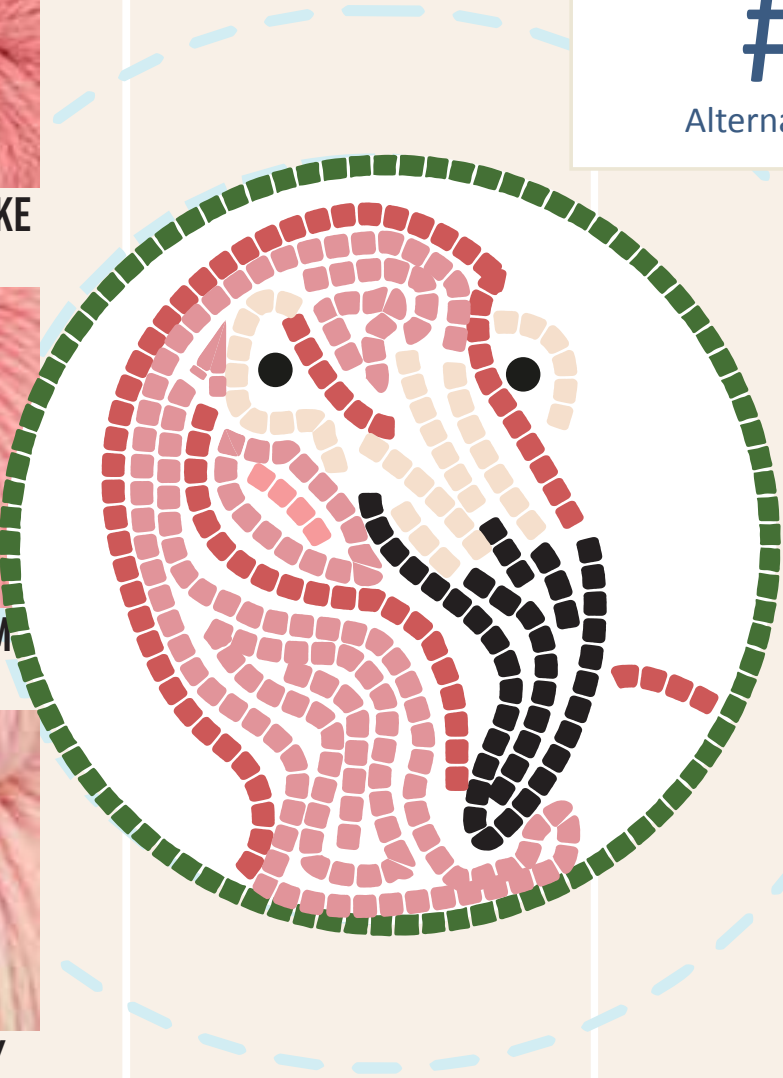

www.TexasCharmTradingCompany.com
©2026

2 Bag Charm or COASTER Instructions Punch Needle Safari

FLAMINGO

BALLET SLIPPER

OR

BLEACHED WHITE

Oxford FINE Punch Needle
#8
Alternative can be

Taryn Kail, Oxford Certified Instructor
Texas Charm Trading Company

www.TexasCharmTradingCompany.com
©2026

2 Bag Charm or
COASTER Instructions
2 Punch Needle Safari

FLAMINGO

STRAWBERRY SHAKE

OR
CHERRY BLOSSOM

OR
CHEEKY MONKEY

Oxford FINE Punch Needle
#9
Alternative can be

Taryn Kail, Oxford Certified Instructor
Texas Charm Trading Company

www.TexasCharmTradingCompany.com
©2026

2 Bag Charm or COASTER Instructions Punch Needle Safari

FLAMINGO

DARK PINK ELEPHANT

Oxford FINE Punch Needle
#9
Alternative can be

Taryn Kail, Oxford Certified Instructor
Texas Charm Trading Company