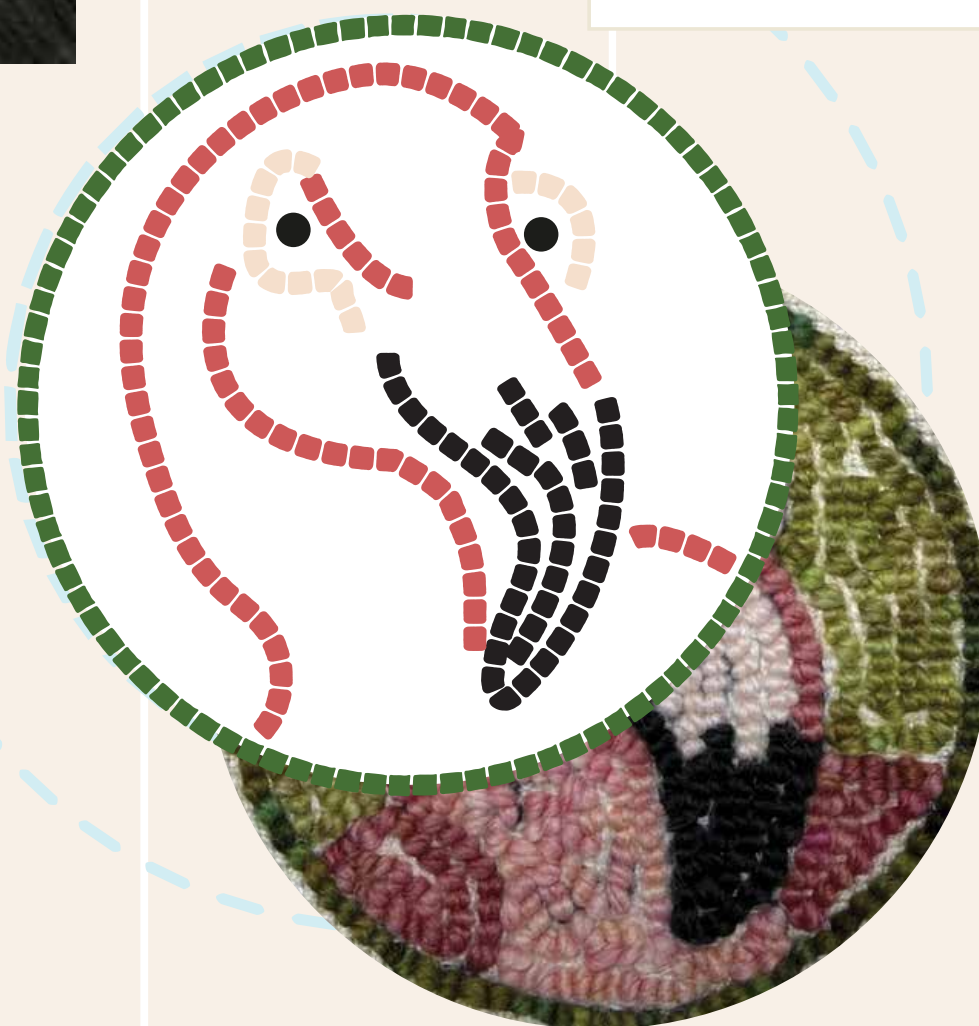

Instructions
Punch Needle Safari

FLAMINGO

CAST IRON

Oxford FINE Punch Needle

#9

Alternative can be

Taryn Kail, Oxford Certified Instructor
Texas Charm Trading Company

www.TexasCharmTradingCompany.com

©2026

2 Bag Charm or
COASTER Instructions
2 Punch Needle Safari

FLAMINGO

CAST IRON

Oxford FINE Punch Needle

#9

Alternative can be

Taryn Kail, Oxford Certified Instructor
Texas Charm Trading Company