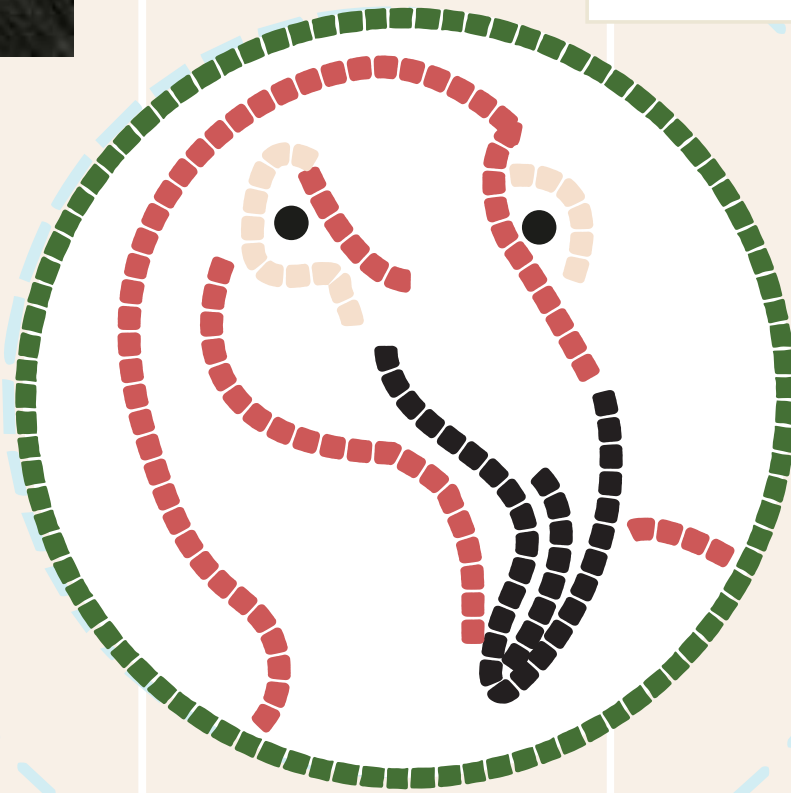

FLAMINGO

CAST IRON

Oxford FINE Punch Needle

#10

Alternative can be

Taryn Kail, Oxford Certified Instructor
Texas Charm Trading Company

www.TexasCharmTradingCompany.com
©2026

2 Bag Charm or
COASTER