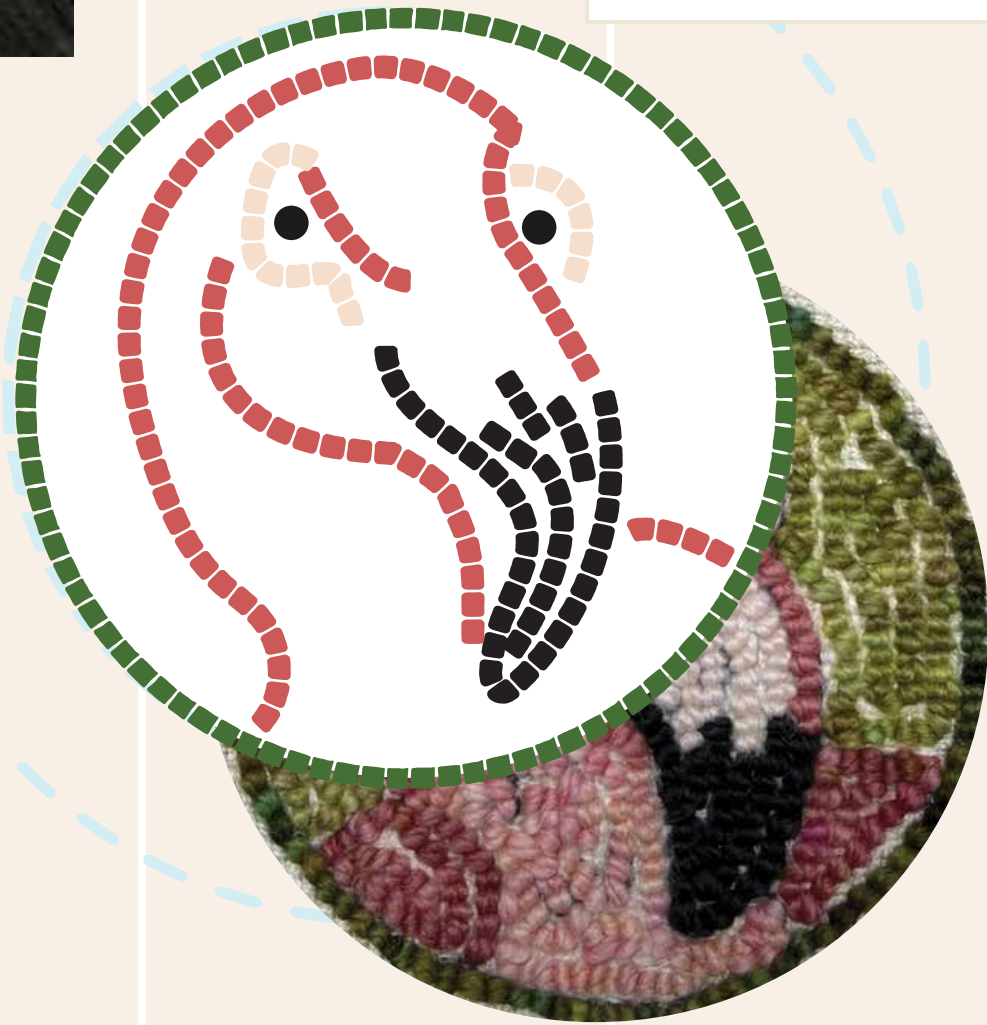

©2026

2 Bag Charm or
COASTER Instructions
2 Punch Needle Safari

FLAMINGO

CAST IRON

Oxford FINE Punch Needle

#9

Alternative can be

Taryn Kail, Oxford Certified Instructor
Texas Charm Trading Company

www.TexasCharmTradingCompany.com
©2026

2 Bag Charm or COASTER Instructions Punch Needle Safari

FLAMINGO

BALLET SLIPPER

OR

BLEACHED WHITE

Oxford FINE Punch Needle
#8
Alternative can be

Taryn Kail, Oxford Certified Instructor
Texas Charm Trading Company