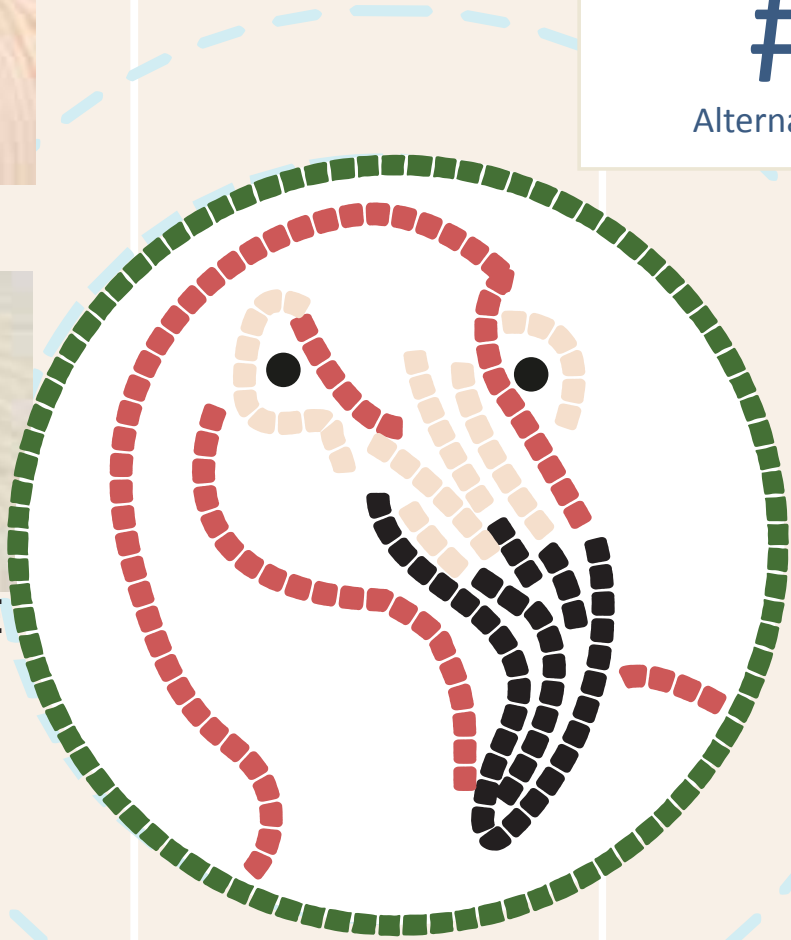

©2026

2 Bag Charm or
COASTER Instructions
2 Punch Needle Safari

FLAMINGO

CAST IRON

Oxford FINE Punch Needle

#9

Alternative can be

Taryn Kail, Oxford Certified Instructor
Texas Charm Trading Company

www.TexasCharmTradingCompany.com
©2026

2 Bag Charm or COASTER Instructions Punch Needle Safari

FLAMINGO

BALLET SLIPPER

OR

BLEACHED WHITE

Oxford FINE Punch Needle
#8
Alternative can be

Taryn Kail, Oxford Certified Instructor
Texas Charm Trading Company

www.TexasCharmTradingCompany.com
©2026

2 Bag Charm or
COASTER Instructions
2 Punch Needle Safari

FLAMINGO

STRAWBERRY SHAKE

OR
CHERRY BLOSSOM

OR
CHEEKY MONKEY

Oxford FINE Punch Needle
#9
Alternative can be

Taryn Kail, Oxford Certified Instructor
Texas Charm Trading Company