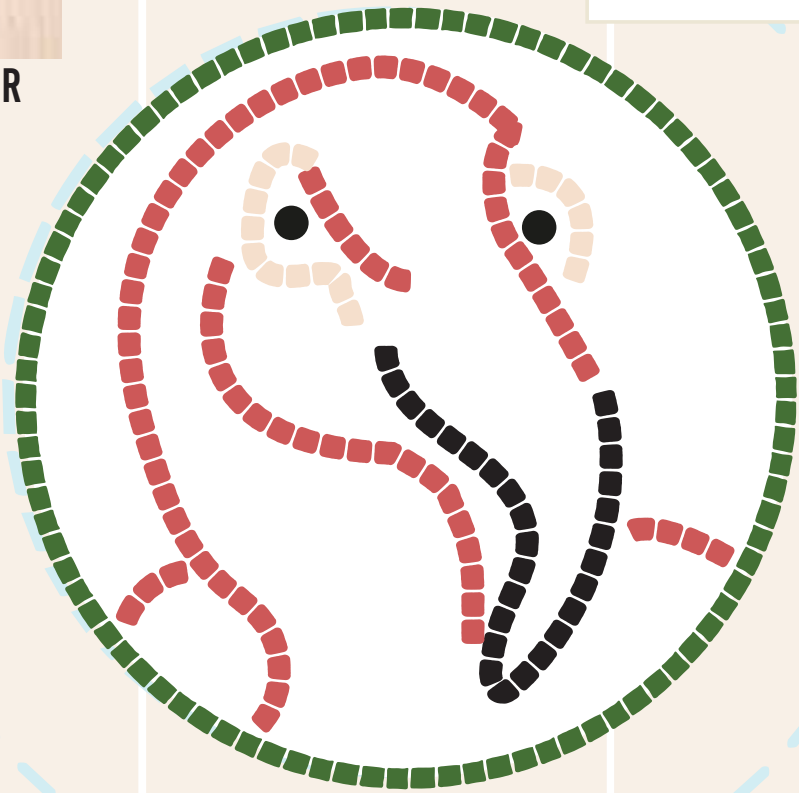

Oxford FINE Punch Needle

#10

Alternative can be

Taryn Kail, Oxford Certified Instructor
Texas Charm Trading Company

www.TexasCharmTradingCompany.com

©2026

2 Bag Charm or COASTER Instructions Punch Needle Safari

FLAMINGO

BALLET SLIPPER

Oxford FINE Punch Needle
#10
Alternative can be

Taryn Kail, Oxford Certified Instructor
Texas Charm Trading Company

www.TexasCharmTradingCompany.com
©2026

Bag Charm or
COASTER Instructions
Punch Needle Safari