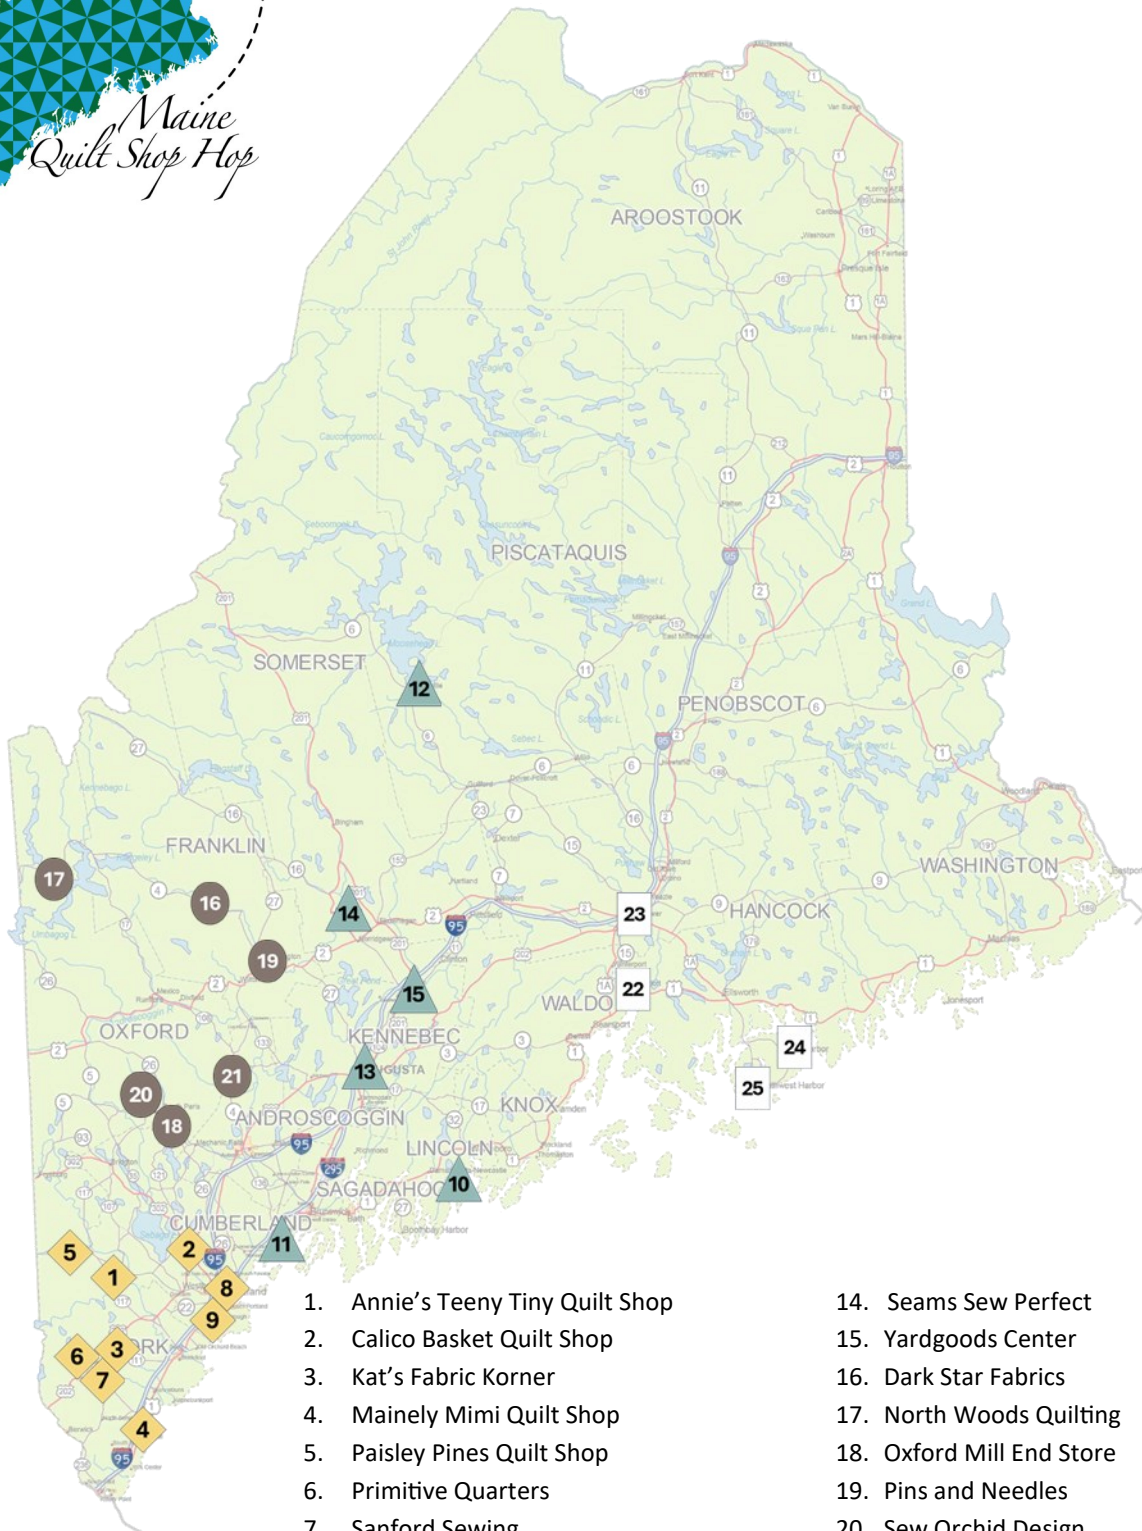

# 2024 Participating Shop Map

- |   |                                     |
|---|-------------------------------------|
| 1. Annie's Teeny Tiny Quilt Shop        | 14. Seams Sew Perfect               |
| 2. Calico Basket Quilt Shop             | 15. Yardgoods Center                |
| 3. Kat's Fabric Korner                  | 16. Dark Star Fabrics               |
| 4. Mainely Mimi Quilt Shop              | 17. North Woods Quilting            |
| 5. Paisley Pines Quilt Shop             | 18. Oxford Mill End Store           |
| 6. Primitive Quarters                   | 19. Pins and Needles                |
| 7. Sanford Sewing                       | 20. Sew Orchid Design               |
| 8. The Sewing Machine Exchange          | 21. Western Maine Machines - Turner |
| 9. Western Maine Machines - Scarborough | 22. Bolt Fabrics                    |
| 10. Carpenter Quilts                    | 23. The Cotton Cupboard Quilt Shop  |
| 11. Cotton Weeds Quilt Shop             | 24. Fabricate                       |
| 12. Crazy Moose Fabrics                 | 25. Quilt'n Fabric                  |
| 13. Mystic Maine Quilts                 |                                     |