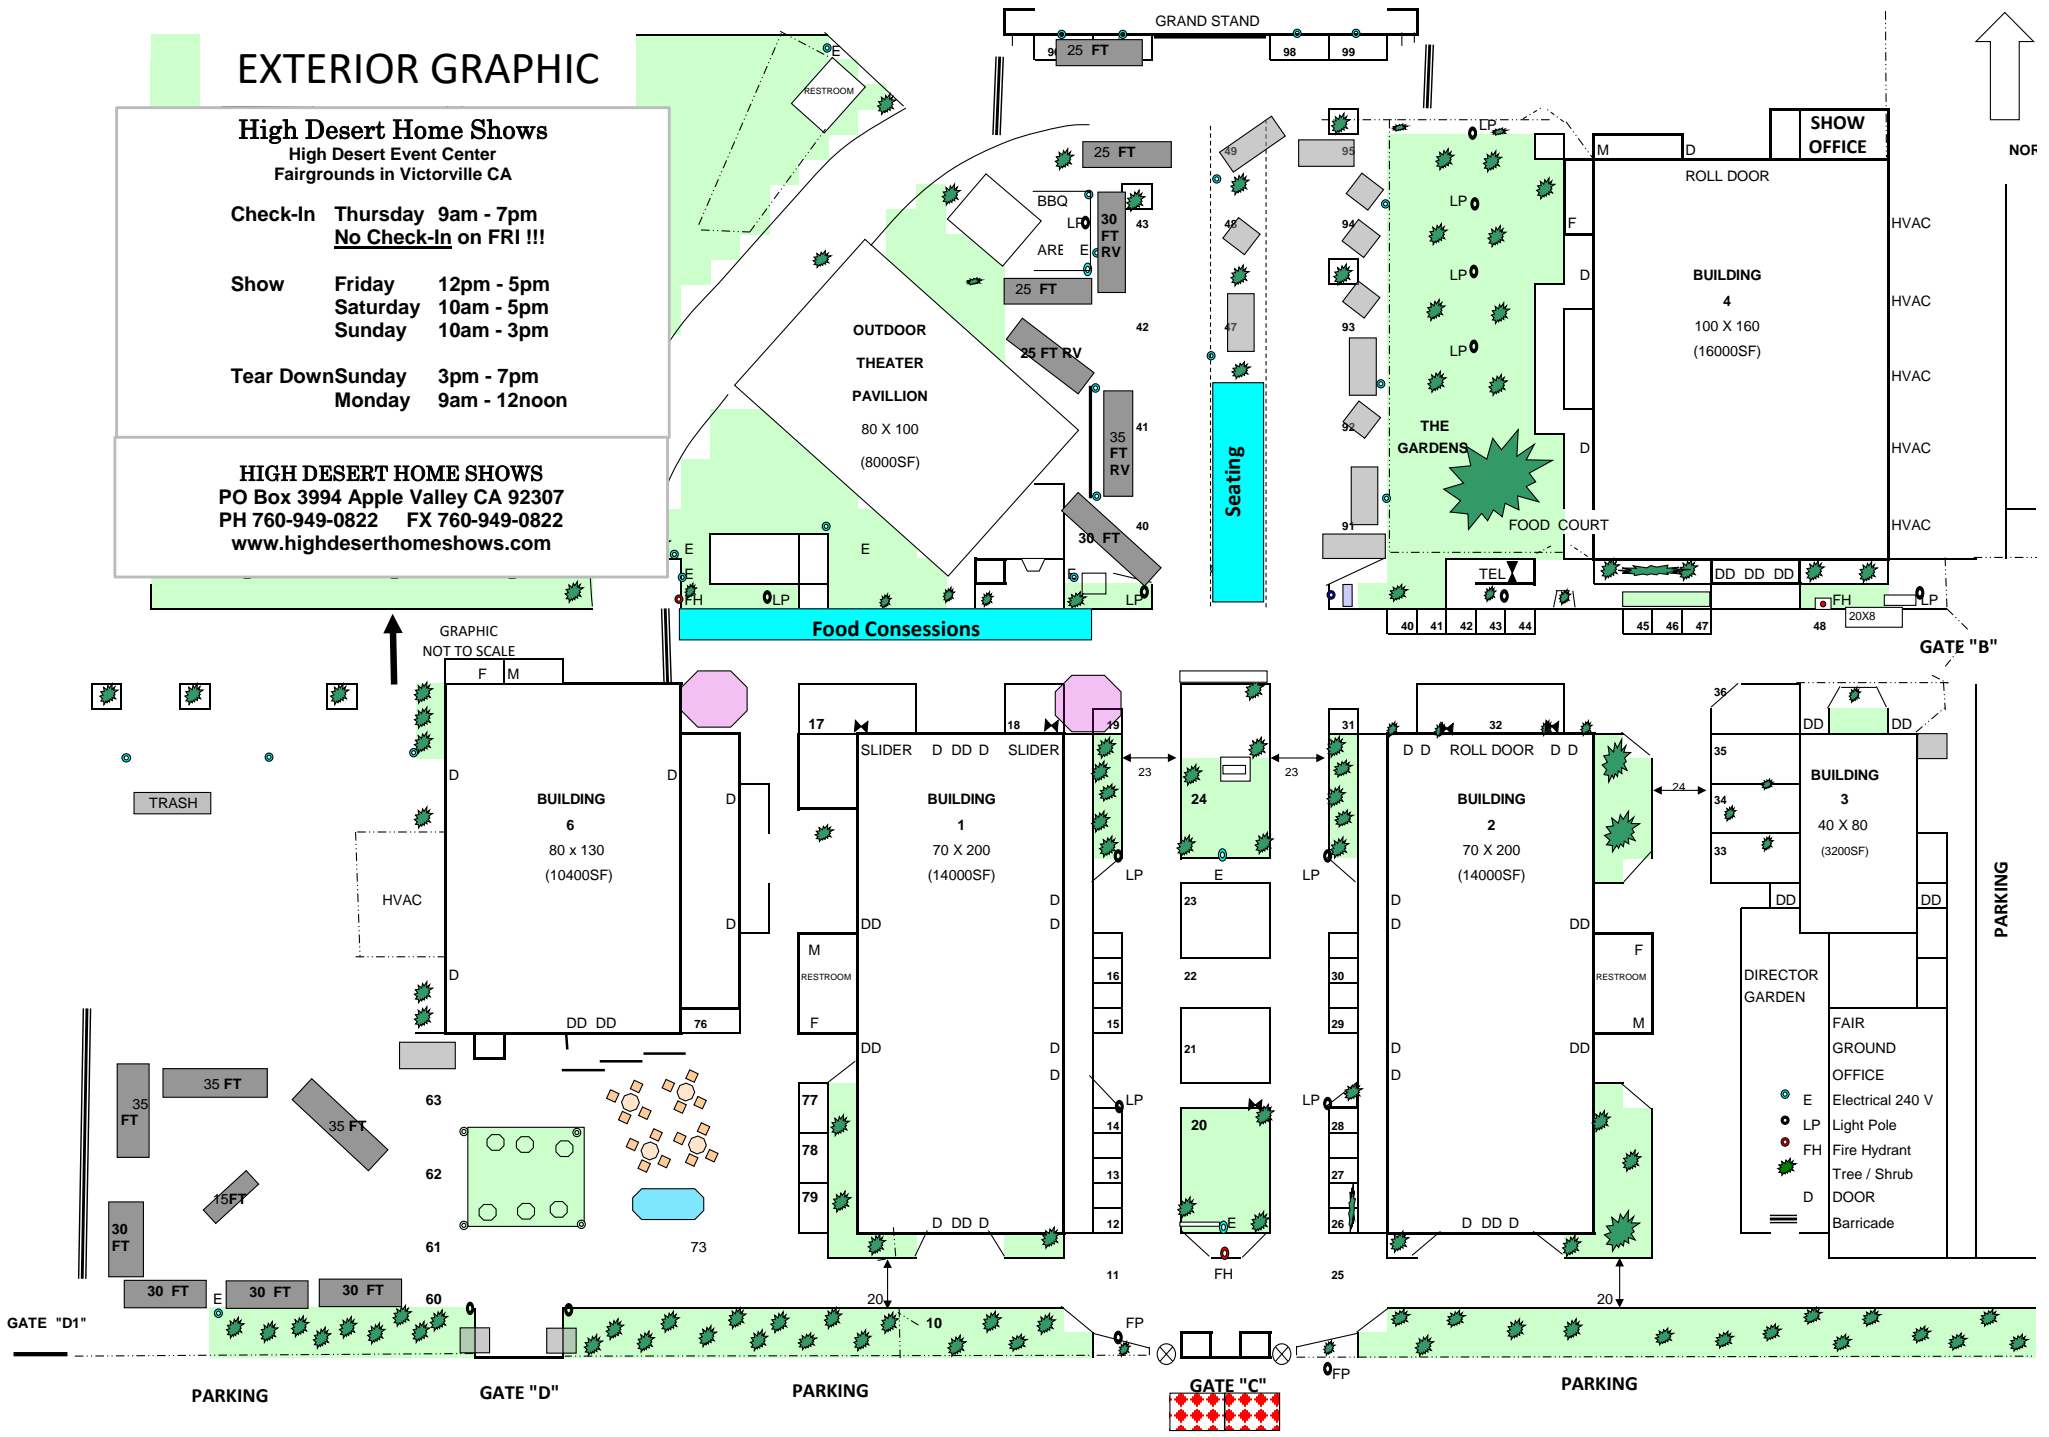

EXTERIOR GRAPHIC

High Desert Home Shows
High Desert Event Center
Fairgrounds in Victorville CA

Check-In Thursday 9am - 7pm
No Check-In on FRI !!!

Show Friday 12pm - 5pm
Saturday 10am - 5pm
Sunday 10am - 3pm

Tear Down Sunday 3pm - 7pm
Monday 9am - 12noon

HIGH DESERT HOME SHOWS
PO Box 3994 Apple Valley CA 92307
PH 760-949-0822 FX 760-949-0822
www.highdeserthomeshows.com

NOF

PARKING

PARKING

GATE "D"

PARKING

GATE "C"

PARKING

- E Electrical 240 V
- LP Light Pole
- FH Fire Hydrant
- Tree / Shrub
- D DOOR
- DD Barricade