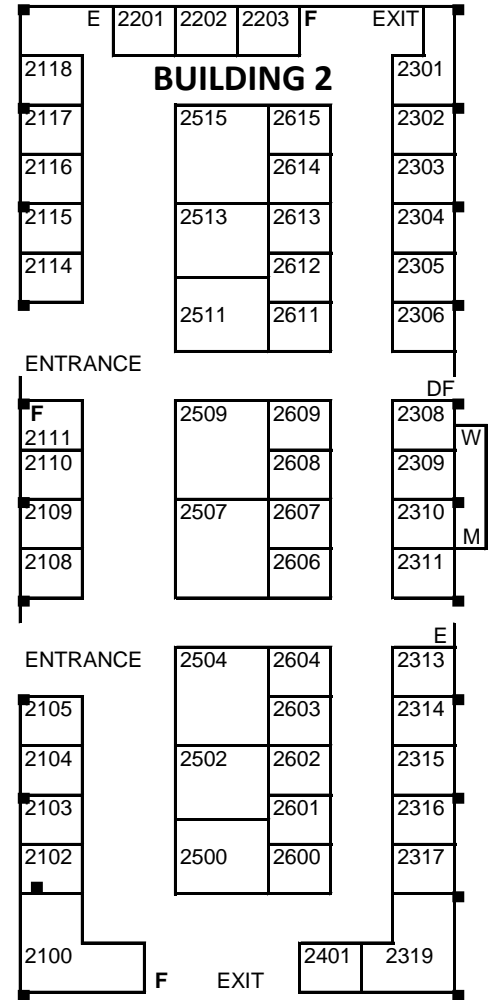

GRAPHIC NOT
 TO SCALE

F = Fire Extinguisher Cab.
 E = Electrical Panel
 Maintain Access - Keep Clear

High Desert Home Shows
 High Desert Event Center
 Farigrounds in Victorville, CA

PAVILION