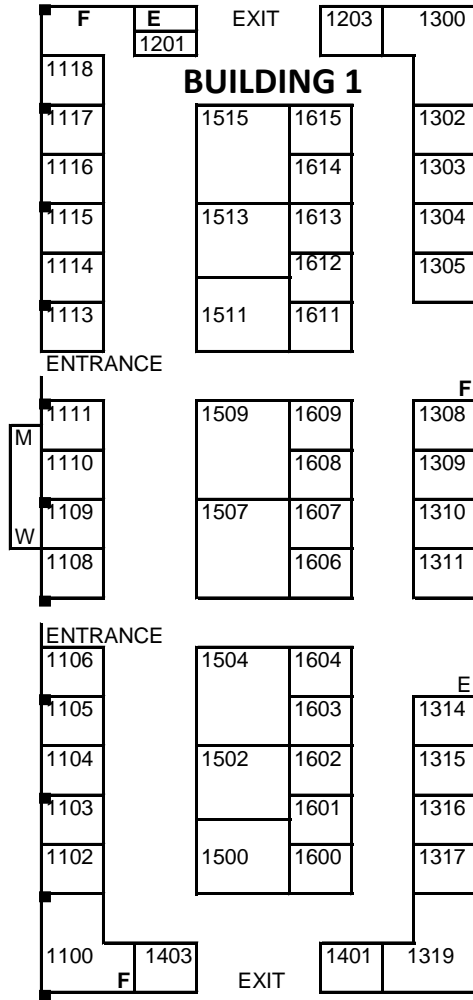

GRAPHIC NOT
 TO SCALE

F = Fire Extinguisher Cab.
 E = Electrical Panel
 Maintain Access - Keep Clear

High Desert Home Shows
 High Desert Event Center
 Farigrounds in Victorville, CA

PAVILION