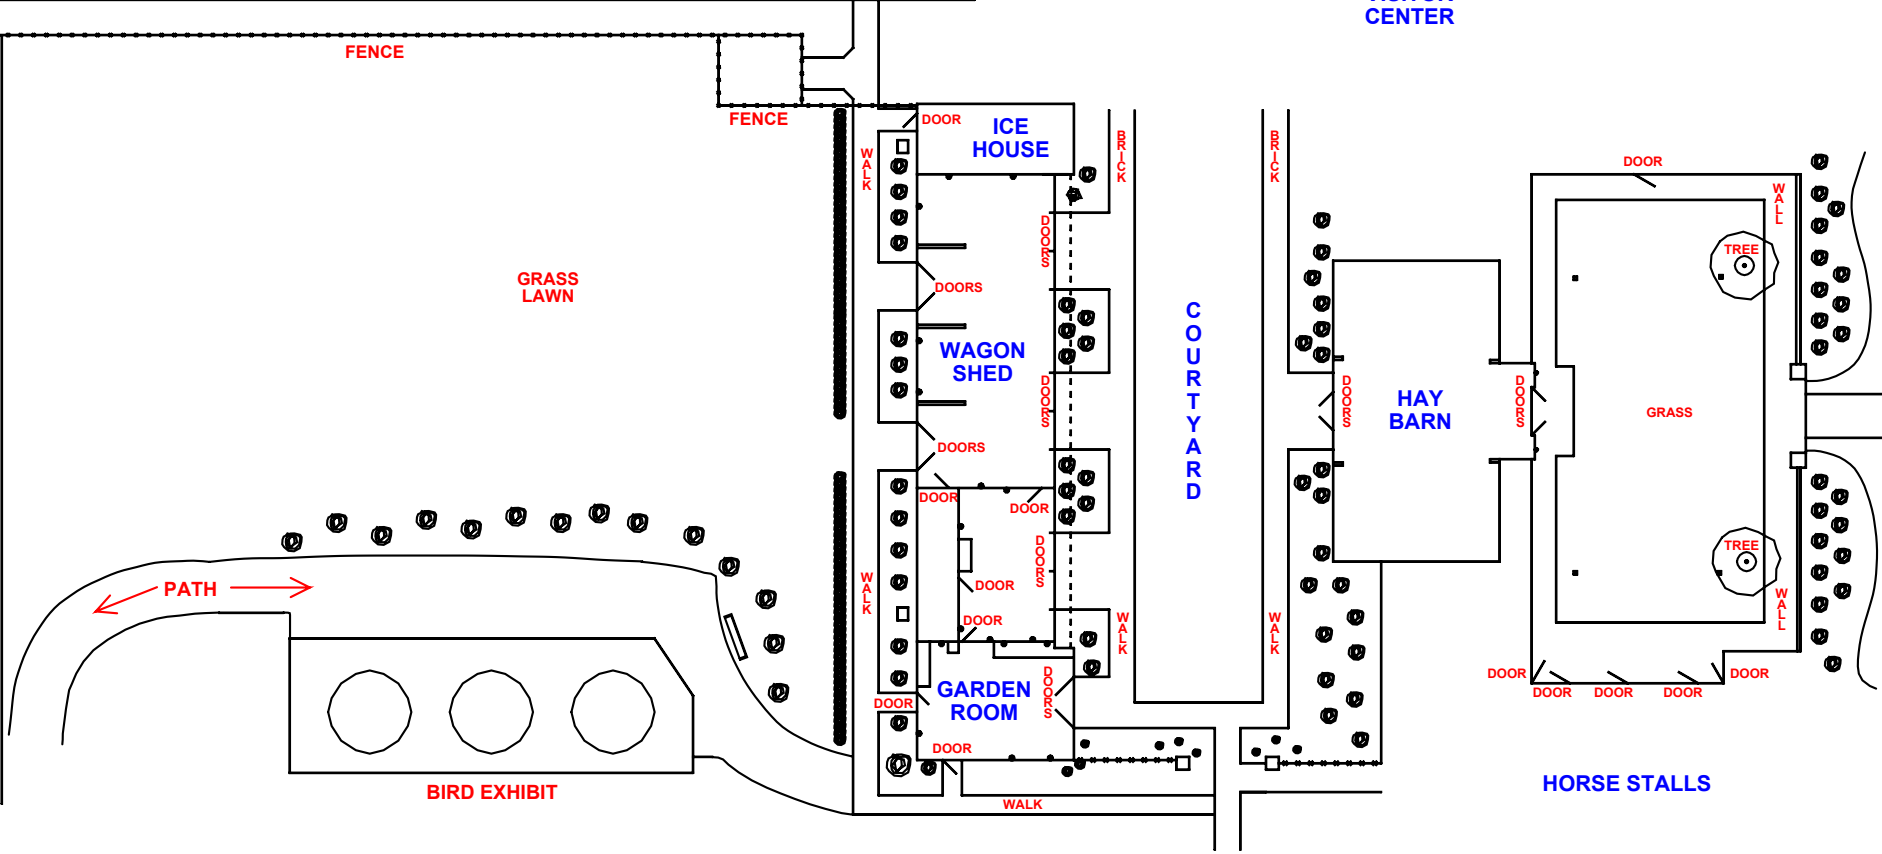

PARKING LOT

MIDDLEFORK DRIVE

VISITOR CENTER

PRAIRIE GRASS

FENCE

FENCE

GRASS LAWN

ICE HOUSE

WAGON SHED

GARDEN ROOM

COURTYARD

HAY BARN

DOOR

TREE

GRASS

TREE

DOOR DOOR DOOR DOOR

HORSE STALLS

PATH

BIRD EXHIBIT

ELAWA FARM FOUNDATION
1401 MIDDLEFORK DRIVE
LAKE FOREST, ILLINOIS
SCALE - 1" = 30'