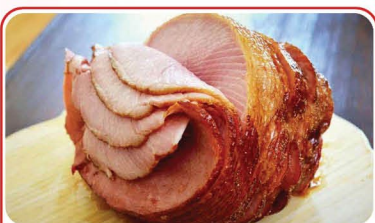

Jamón para Cocinar Entero Cong. US
Pza/Lbs

225
lb