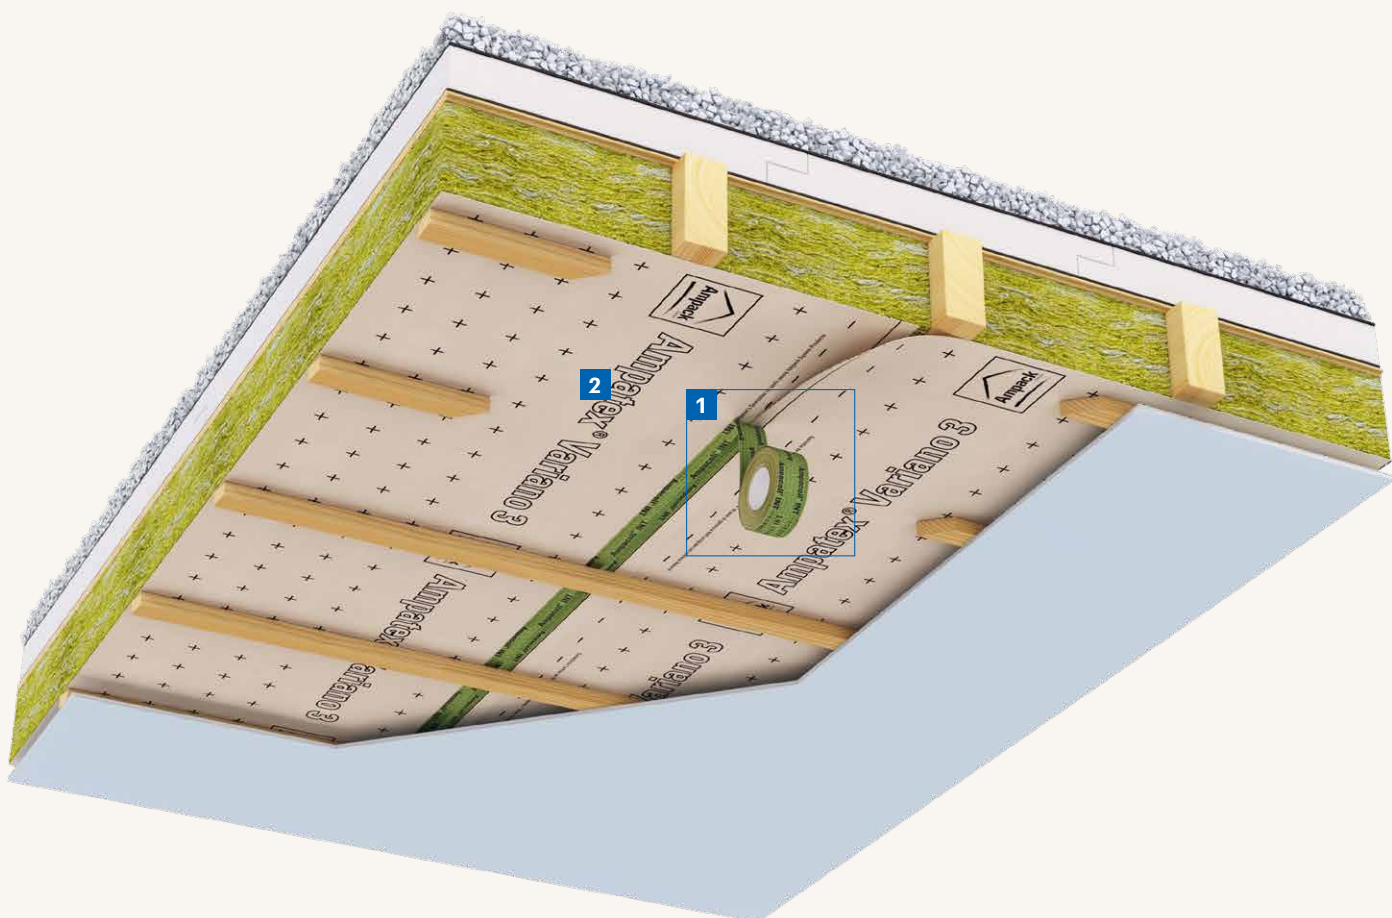

3

**Ampacoll® FE**  
Window installation tape

internal

4

**Ampacoll® INT**  
Acrylic adhesive tape

internal

5

**Ampacoll® Elektro/Install**  
Prefabricated sleeves

# Vapour check for flat roofing in timber constructions

- 2** Moisture-variable vapour check