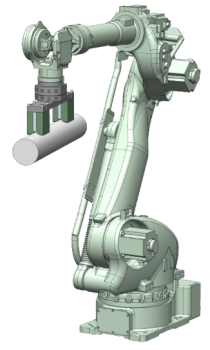

Focused Areas OF Expertise
Helping Create Solutions To Manufacturing Challenges

www.martechsales.com

www.martechsales.com

1111 Davis Dr., Unit 23
Newmarket, Ont L3Y 9E5
Tel : 905 716-5856
Email : info@martechsales.com