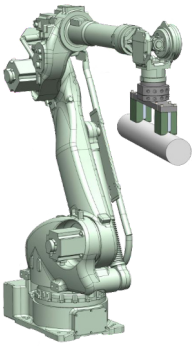

Focused Areas OF Expertise
Helping Create Solutions To Manufacturing Challenges

www.martechsales.com

www.martechsales.com

1111 Davis Dr., Unit 23
Newmarket, Ont L3Y 9E5
Tel : 905 716-5856
Email : info@martechsales.com