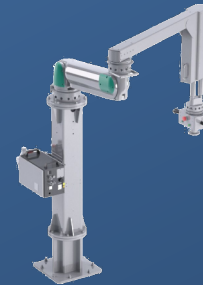

- Industrial Hose & Fittings
- Push Lock Hose & Fittings
- Clear Braided Hose
- Brass Fittings
- Hydraulic & Pneumatic Seals & Seal Kits
- Hydraulic & Pneumatic Quick Disconnects
- Threaded Pipe Fittings - Black, Galvanized
- Hydraulic & Pneumatic Gauges
- Conveyors
- Tooling Components - Hoist Rings, Drill Bushings, Toggle Clamps
- Pneumatic Automation – Valves, Slides, FRL, Grippers
- Vacuum Automation – Cups, Vacuum Grippers, Pumps
- Magnetic Automation Products - Pneumatic Magnets, Separators
- End of Arm Tooling Components - Injection & Blow Moulding Products
- Clamping & Working Holding Automation - Powered Toggle Clamps
- Lift Assist Devices
- Fluid Transfer & Handling Equipment
- Lubrication Systems
- Drilling & Tapping Solutions
- Sheet Rubber & Gaskets
- Hose Reels