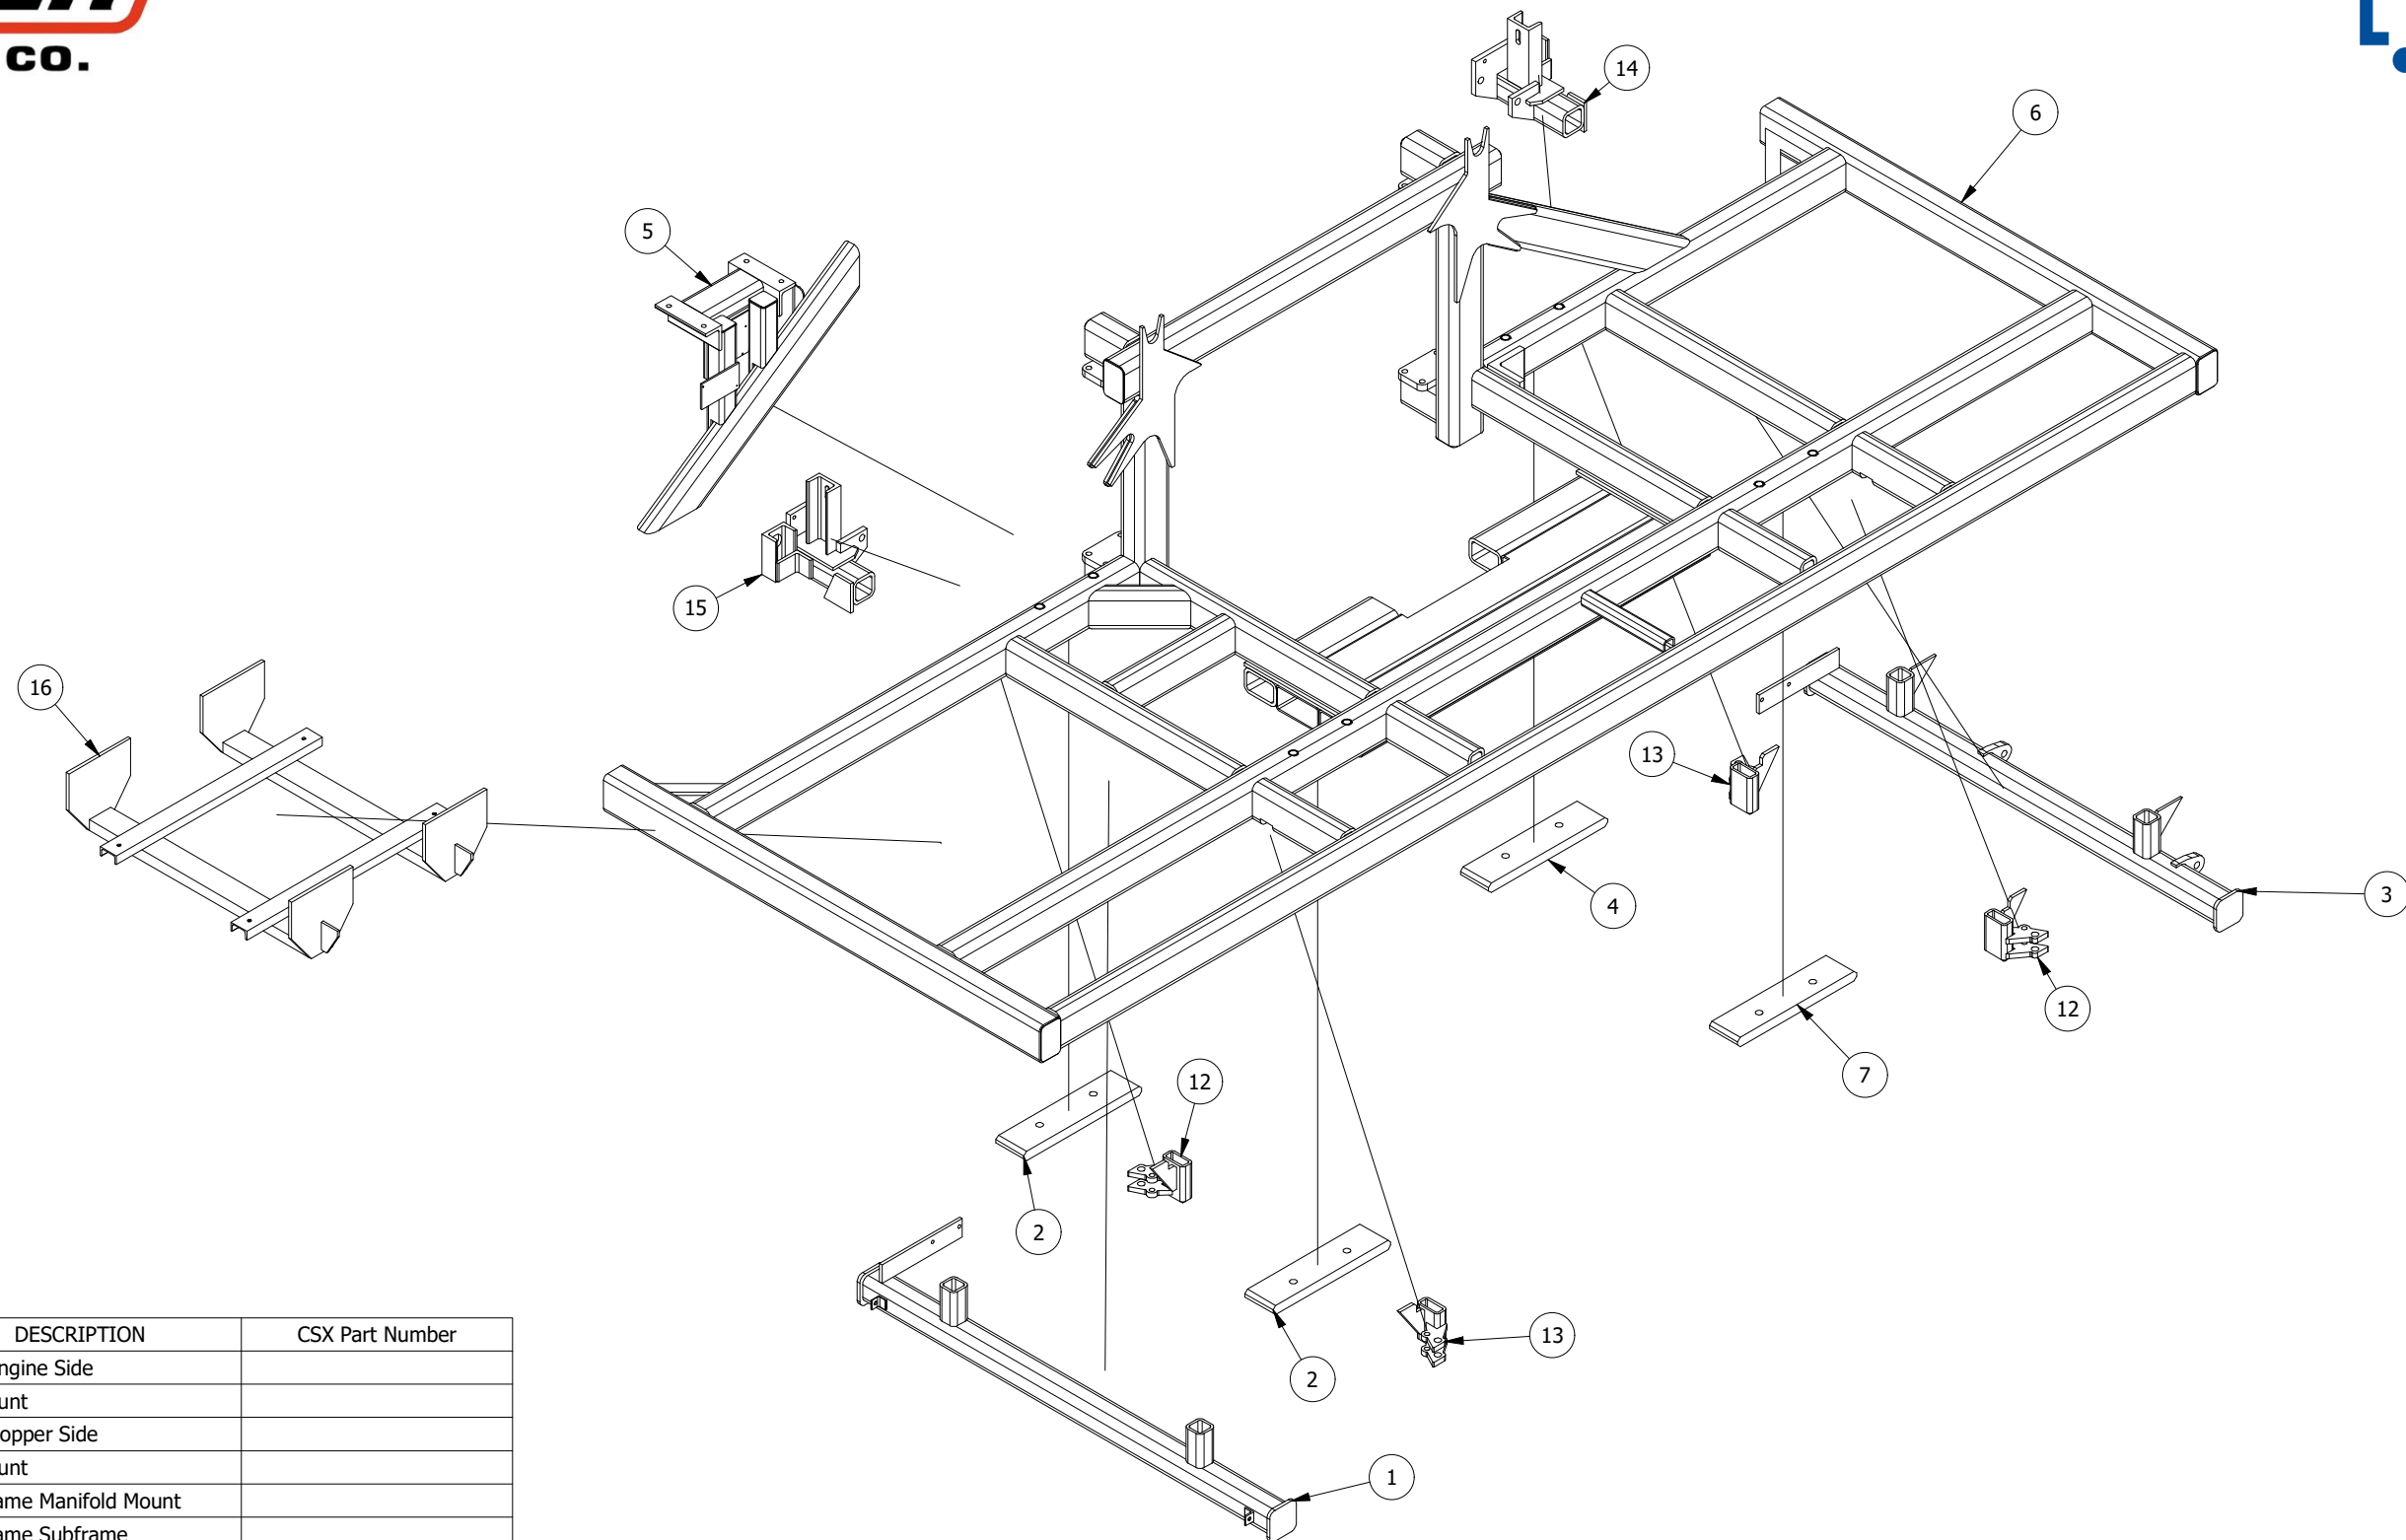

Main Frame Weld on Parts

ITEM	QTY	PART NUMBER	DESCRIPTION	CSX Part Number
1	1	FMC 6511-001	D Rail Engine Side	
2	2	FMC 6511-003	Axle Mount	
3	1	FMC 6511-002	D Rail Hopper Side	
4	1	FMC 6511-004	Axle Mount	
5	1	FMC 6505-001	Main Frame Manifold Mount	
6	1	FMC 6501-001	Main Frame Subframe	
7	1	FMC 6511-005	Axle Mount	
12	2	FMC 6519-001	Brake Bracket Assembly - RH	
13	2	FMC 6519-002	Brake Bracket Assembly - LH	
14	1	FMC 6506-003	Travel Motor Mount Hopper Side	
15	1	FMC 6506-002	Travel Motor Mount Engine Side	
16	1	FMC 6504-002	Engine Mount