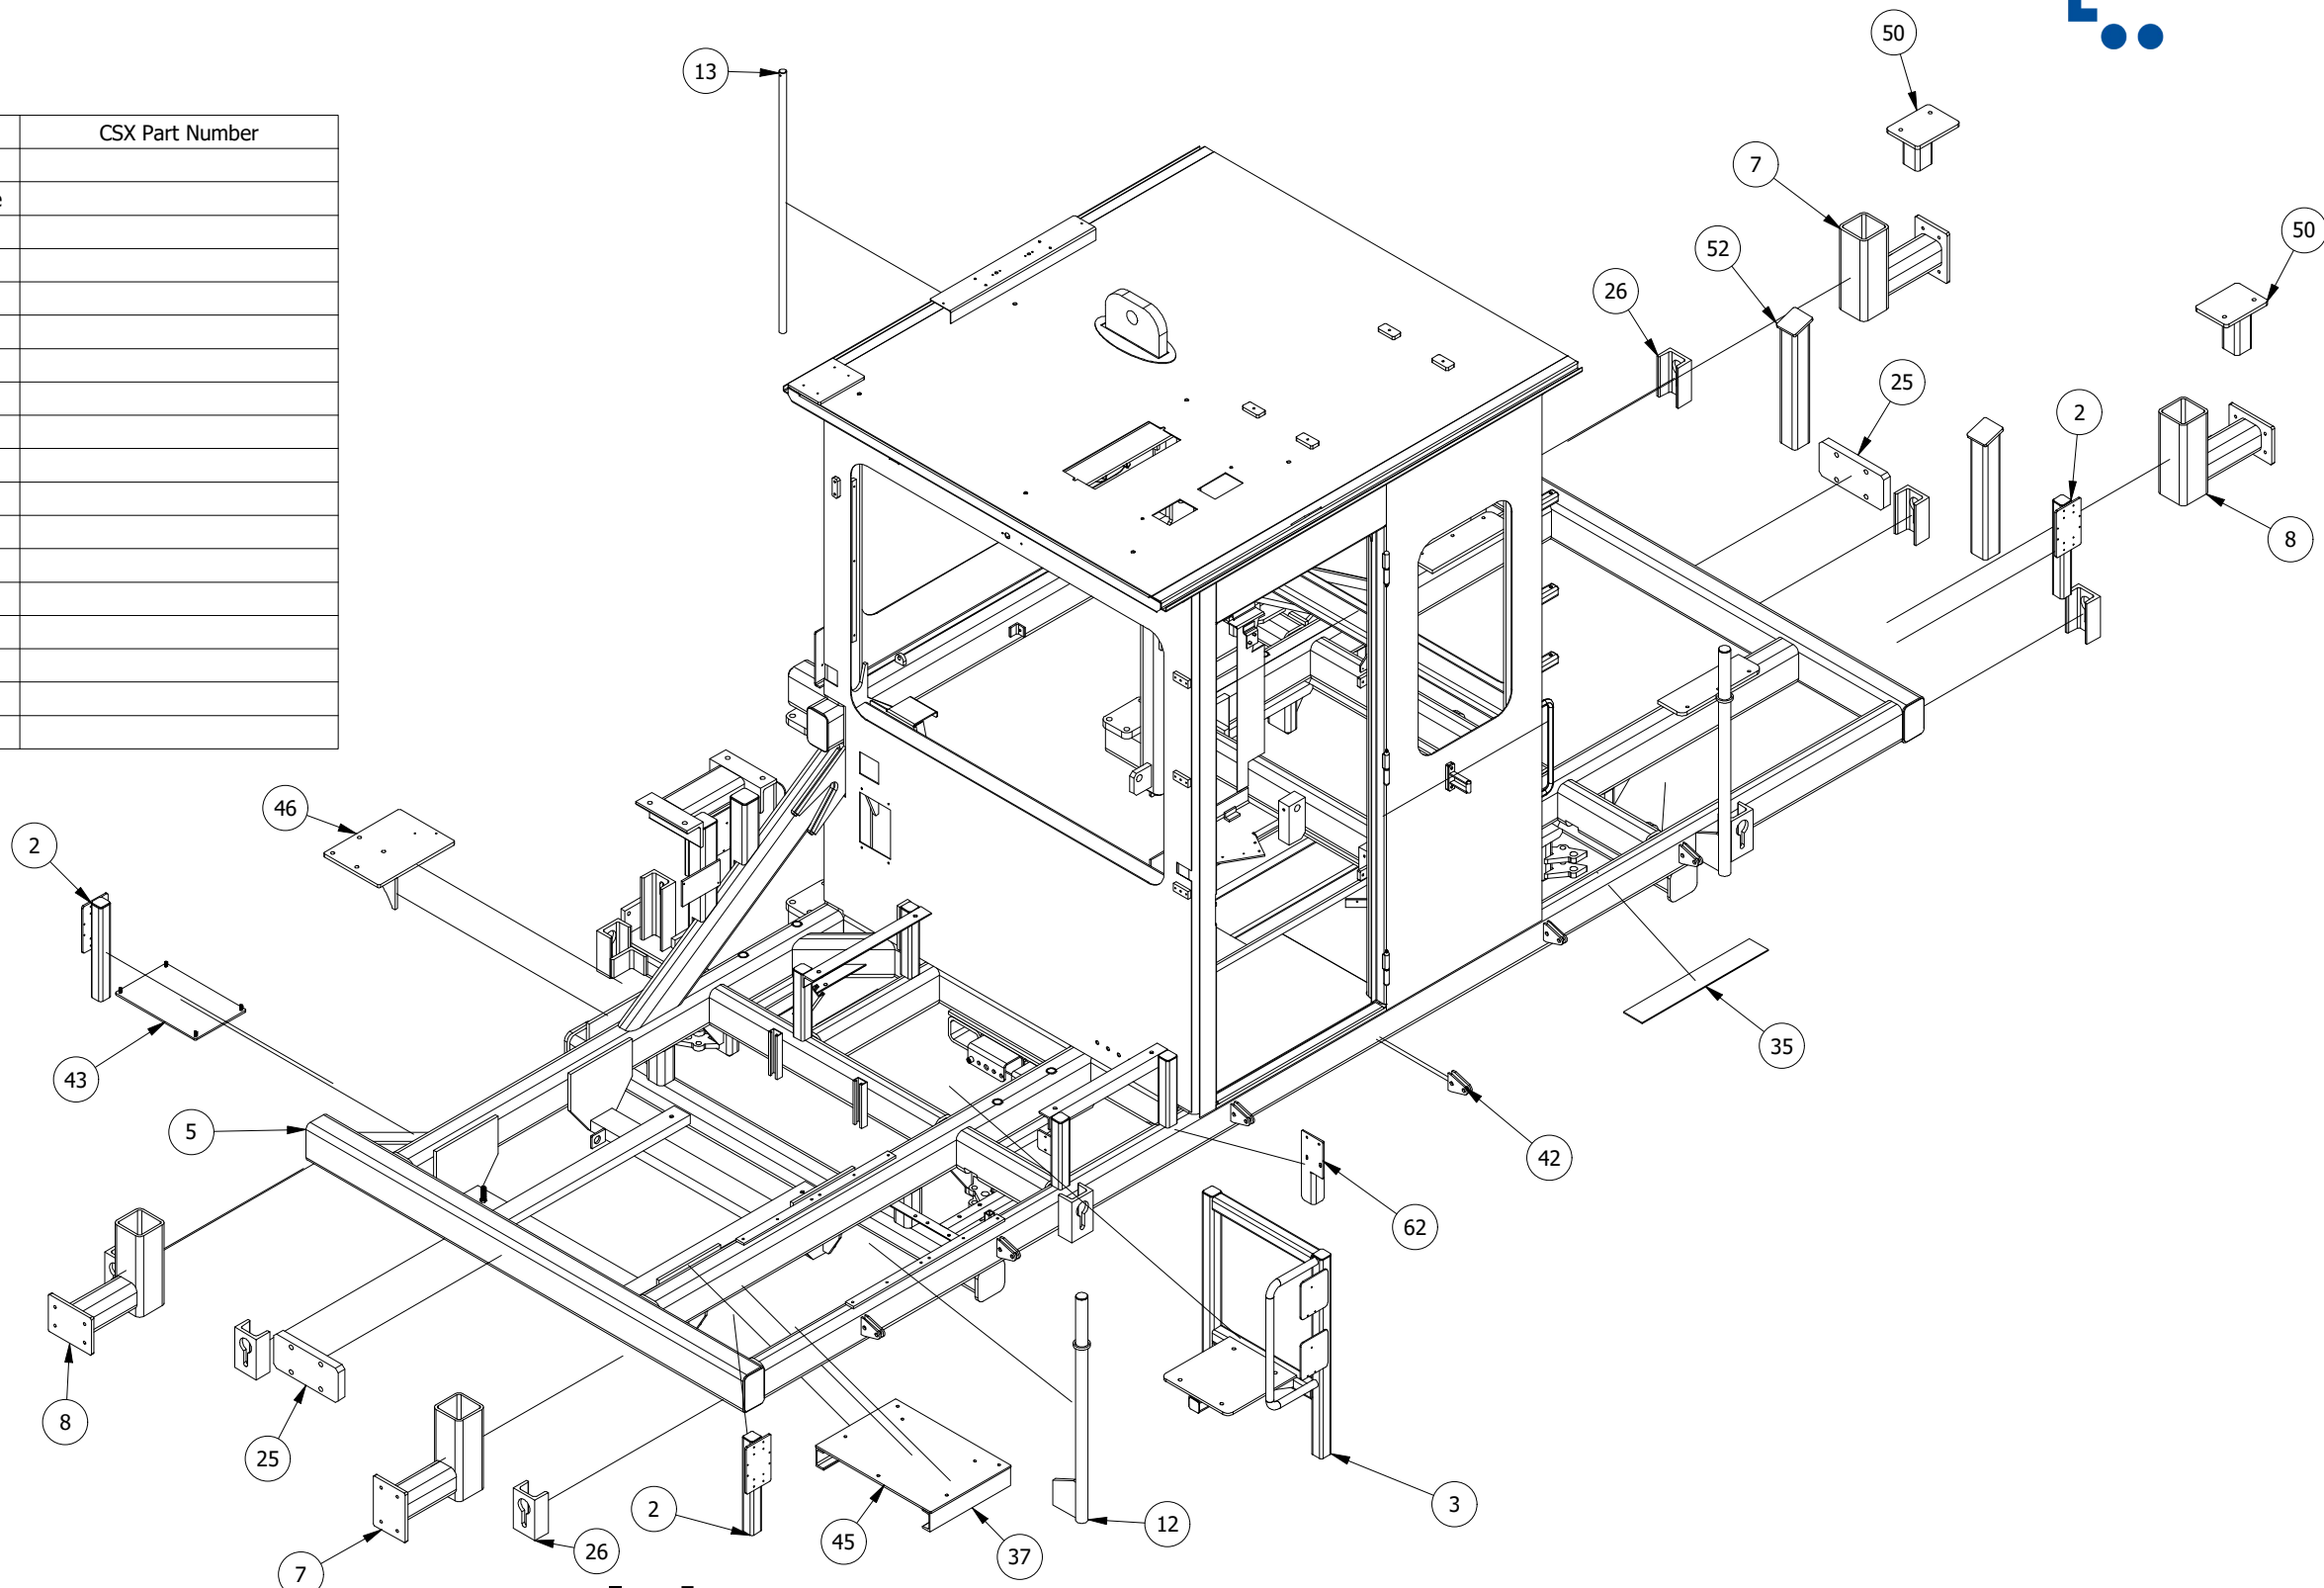

FMC 6500 ANCHOR APPLICATOR

ITEM	QTY	DESCRIPTION	PART NUMBER	CSX Part Number
1	1	Door Assembly	FMC 6522	
1.1	1	Reverse Door Lock Box Weldment	FMC 2113-001	090.3001068.1
1.2	1	Reverse Door Lock Face Plate	FMC 2113-100-003	
2	1	UNIVERSAL 24VDC BATTERY BOX	FMC3270	
3	1	Anchor Applicator Complete Frame	FMC 6500	090.0000308.1
4	3	Window Screen Hinge	FMC 6531-002	
5	1	Window Screen	FMC 6525-001	
6	1	Hopper	FMC 6535	
7	1	Fire Ext New Style Box	FMC 3243	090.0000503.1
8	1	BPRS TH Aerosol Box	FMC 2100-206	
9	1	Chain Guard Right	FMC 6537-001	
10	1	Chain Guard Left	FMC 6537-002	
11	1	RH Travel Motor Mount	FMC6536-001	090.0000329.1
12	1	LH Travel Motor Mount	FMC6536-002	090.0000319.1
13	2	Wire Cover	FMC 6502-011-002	
14	1	Console Assembly	FMC 6502-011	
15	3	Rubber Mount Step	FMC 6510	090.0000312.1
16	1	AA SEAT BASE ASSY CSX PROVIDE	FMC6500-SEAT	

Bolt on Parts

FMC 6500 ANCHOR APPLICATOR

ITEM	QTY	PART NUMBER	DESCRIPTION	CSX Part Number
2	4	FMC 6520-001	E Stop with Horn Mount	
3	1	FMC 6507-001	Oil Cooler Stand with Grab Handle	
5	1	FMC 6501	Main Frame Assembly	
7	2	FMC 6503-001	Bumper Engine Side Vertical	
8	2	FMC 6503-002	Bumper Hopper Side Horizontal	
12	2	FMC 6507-003	Grab Handle	
13	1	FMC 6515-001-028	Cone Holder	
25	2	FMC3273	Tow Bracket Tap Block (a)	
26	10	FMC3208	Tie Down Bracket	
35	1	FMC 6510-001-002	Step	
37	2	FMC 6526-001-001	Battery Box Mount Channel	
42	12	2368-100-100-053	Step Mounting Plate	
43	1	FMC3257	Fire Extinguisher Box Mount Plate	
45	1	FMC1123	Battery Box Mount Plate	
46	1	FMC 6515-001-031	Oil Filter Plate	
50	2	FMC 6515-003	Tool Box Stand	
52	2	FMC 6535-001	Hopper Rest Support	
62	1	FMC 6512-001-005	Turntable Valve Bracket	