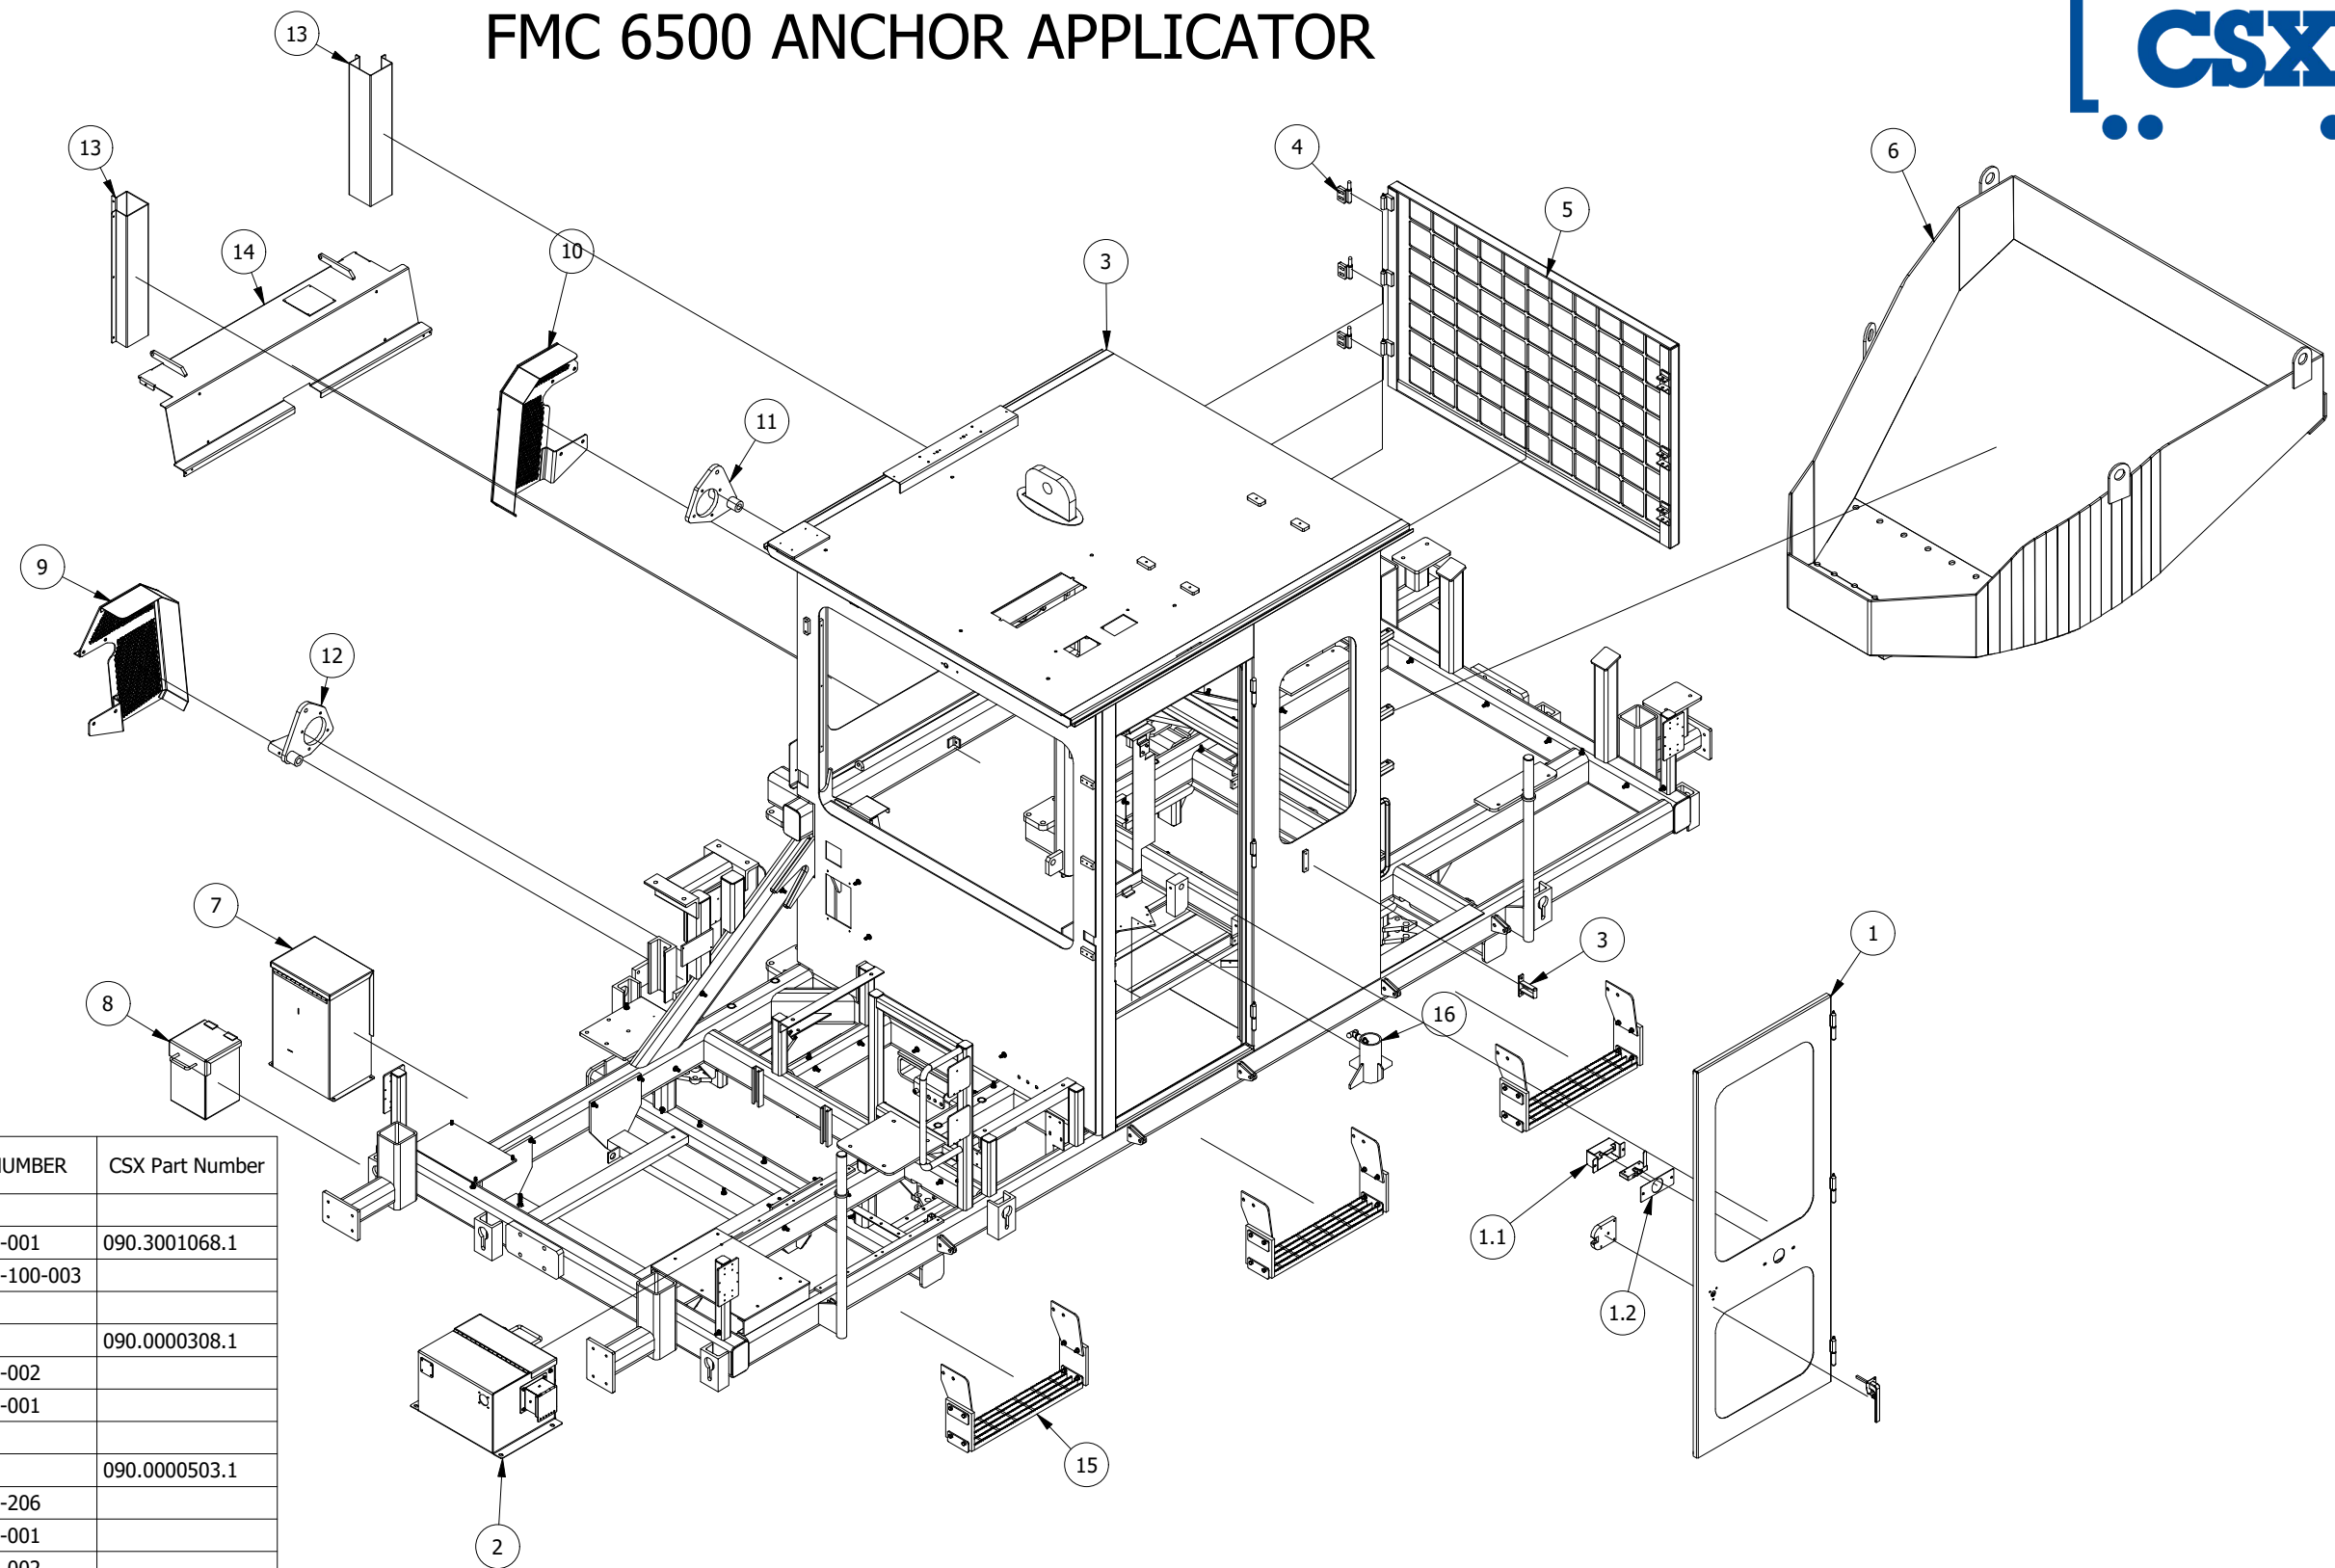

FMC 6500 ANCHOR APPLICATOR

ITEM	QTY	DESCRIPTION	PART NUMBER	CSX Part Number
1	1	Door Assembly	FMC 6522	
1.1	1	Reverse Door Lock Box Weldment	FMC 2113-001	090.3001068.1
1.2	1	Reverse Door Lock Face Plate	FMC 2113-100-003	
2	1	UNIVERSAL 24VDC BATTERY BOX	FMC3270	
3	1	Anchor Applicator Complete Frame	FMC 6500	090.0000308.1
4	3	Window Screen Hinge	FMC 6531-002	
5	1	Window Screen	FMC 6525-001	
6	1	Hopper	FMC 6535	
7	1	Fire Ext New Style Box	FMC 3243	090.0000503.1
8	1	BPRS TH Aerosol Box	FMC 2100-206	
9	1	Chain Guard Right	FMC 6537-001	
10	1	Chain Guard Left	FMC 6537-002	
11	1	RH Travel Motor Mount	FMC6536-001	090.0000329.1
12	1	LH Travel Motor Mount	FMC6536-002	090.0000319.1
13	2	Wire Cover	FMC 6502-011-002	
14	1	Console Assembly	FMC 6502-011	
15	3	Rubber Mount Step	FMC 6510	090.0000312.1
16	1	AA SEAT BASE ASSY CSX PROVIDE	FMC6500-SEAT	

Bolt on Parts

FMC 6500 ANCHOR APPLICATOR

ITEM	QTY	PART NUMBER	DESCRIPTION	CSX Part Number
2	4	FMC 6520-001	E Stop with Horn Mount	
3	1	FMC 6507-001	Oil Cooler Stand with Grab Handle	
5	1	FMC 6501	Main Frame Assembly	
7	2	FMC 6503-001	Bumper Engine Side Vertical	
8	2	FMC 6503-002	Bumper Hopper Side Horizontal	
12	2	FMC 6507-003	Grab Handle	
13	1	FMC 6515-001-028	Cone Holder	
25	2	FMC3273	Tow Bracket Tap Block (a)	
26	10	FMC3208	Tie Down Bracket	
35	1	FMC 6510-001-002	Step	
37	2	FMC 6526-001-001	Battery Box Mount Channel	
42	12	2368-100-100-053	Step Mounting Plate	
43	1	FMC3257	Fire Extinguisher Box Mount Plate	
45	1	FMC1123	Battery Box Mount Plate	
46	1	FMC 6515-001-031	Oil Filter Plate	
50	2	FMC 6515-003	Tool Box Stand	
52	2	FMC 6535-001	Hopper Rest Support	
62	1	FMC 6512-001-005	Turntable Valve Bracket	