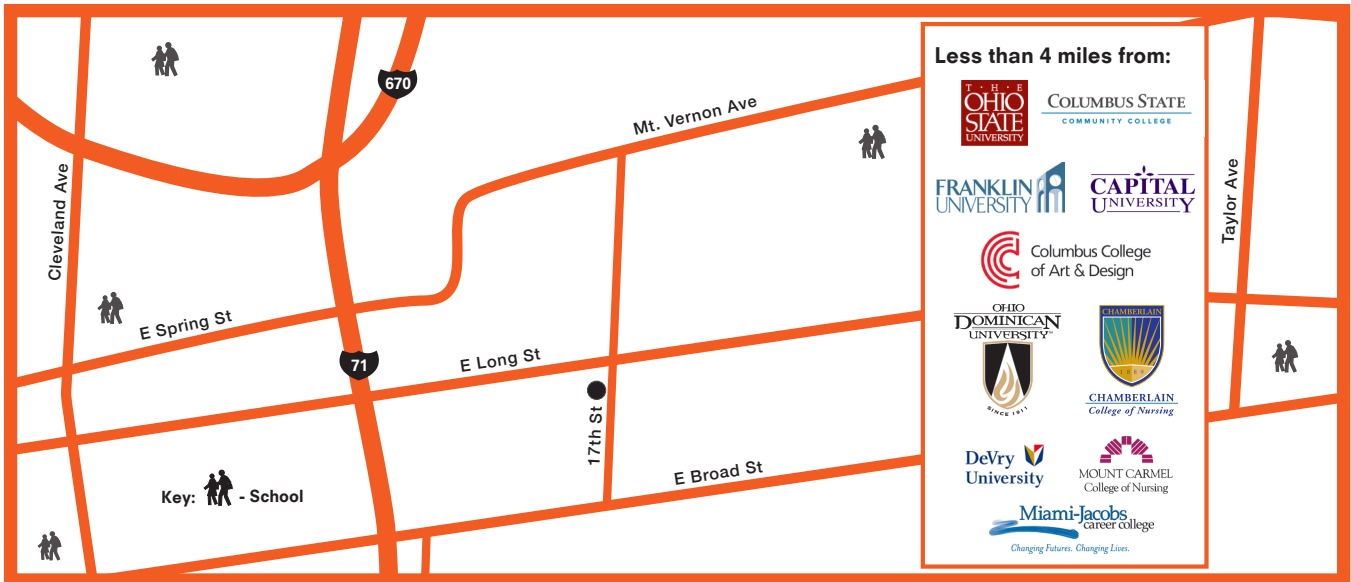

Columbus Scholar House for Former Foster Youth

[Click Here for Guest Card](#)

Smoke-Free Housing

Experience *quality* Affordable Living

Columbus Scholar House for Former Foster Youth

93 North 17th Street

Columbus, OH 43203 (See reverse)

Secured Entry with Intercom System*

ADA Homes Available*

Less than 4 miles from 10+ local universities and colleges

Conveniently located near Downtown Columbus

On COTA Busline

*Amenities vary by location and availability.

Columbus Scholar House for Former Foster Youth

Student housing community for former foster youth located in the King-Lincoln District of Columbus.

Front Exterior

Rear Exterior

Community Room - Seating Area