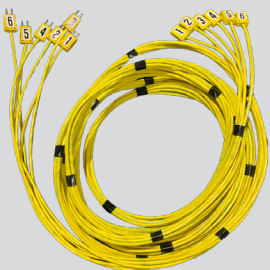

Thermal Tech & Temp

Industrial Heating & Insulation

THERMOCOUPLES & MORE

**MALE & FEMALE
THERMOCOUPLE PLUGS**

**TYPE K SPRING-LOADED
THERMOCOUPLES**

**PREMADE
THERMOCOUPLE TYPE K**

**MAGNETIC
THERMOCOUPLE**

**THERMOCOUPLE
& MAGNET COMBO**

**ROLLING
THERMOCOUPLE**

**THERMOCOUPLE
EXTENSION LOOM**

**THERMOCOUPLE
EXTENSION LEADS**

**BROWN
THERMOCOUPLE WIRE**