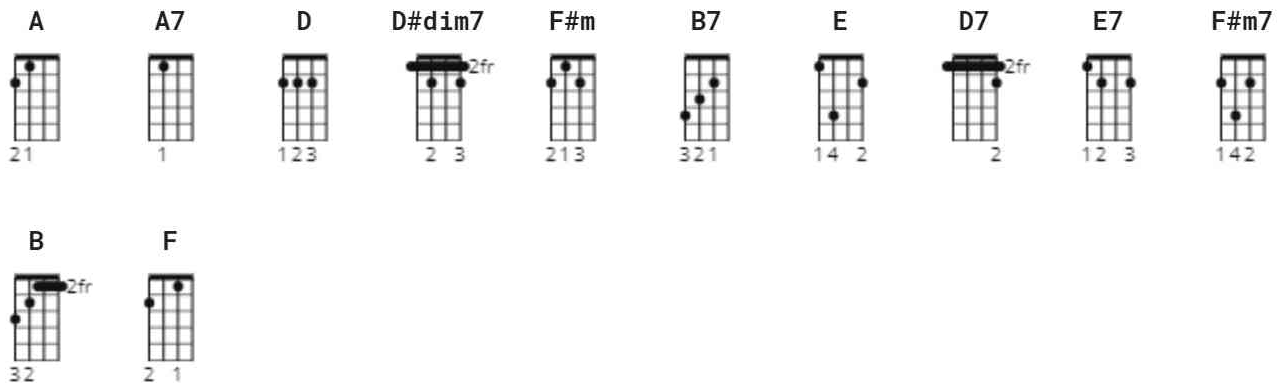

Need Your Love So Bad chords by Fleetwood Mac

Tuning: E A D G B E

CHORDS

[Intro]

A A7 D D#dim7 A F#m B7 E A D7 A E7

[Verse]

A A7
I need someone's hand, to lead me through the night
D D#dim7
I need someone's arms, to hold and squeeze me tight
A F#m7 B7 E7
Now when the night begins, I'm at an end
A D7 A E7
Because I need your love so bad.

[Chorus]

A A7
I need some lips, to feel next to mine
D D#dim7
I need someone to stand up, and tell me when I'm lyin'
A F#m7 B7 E7
And when the lights are low, and it's time to go
A D7 A A7
That's when I need your love so bad.

[Verse]

D D#dim7
So why don't you give it up, and bring it home to me
A E A7
Or write it on a piece of paper baby, so it can be read to me
B
Tell me that you love me, and stop driving me mad
E F E E7
Oh because I, I need your love so bad.

[Chorus]

I need your soft voice, to talk to me at night
I don't want you to worry baby, I know we can make everything alright
Listen to my plea, baby, bring it to me
Because I need your love so bad.

Repeat intro and fade.