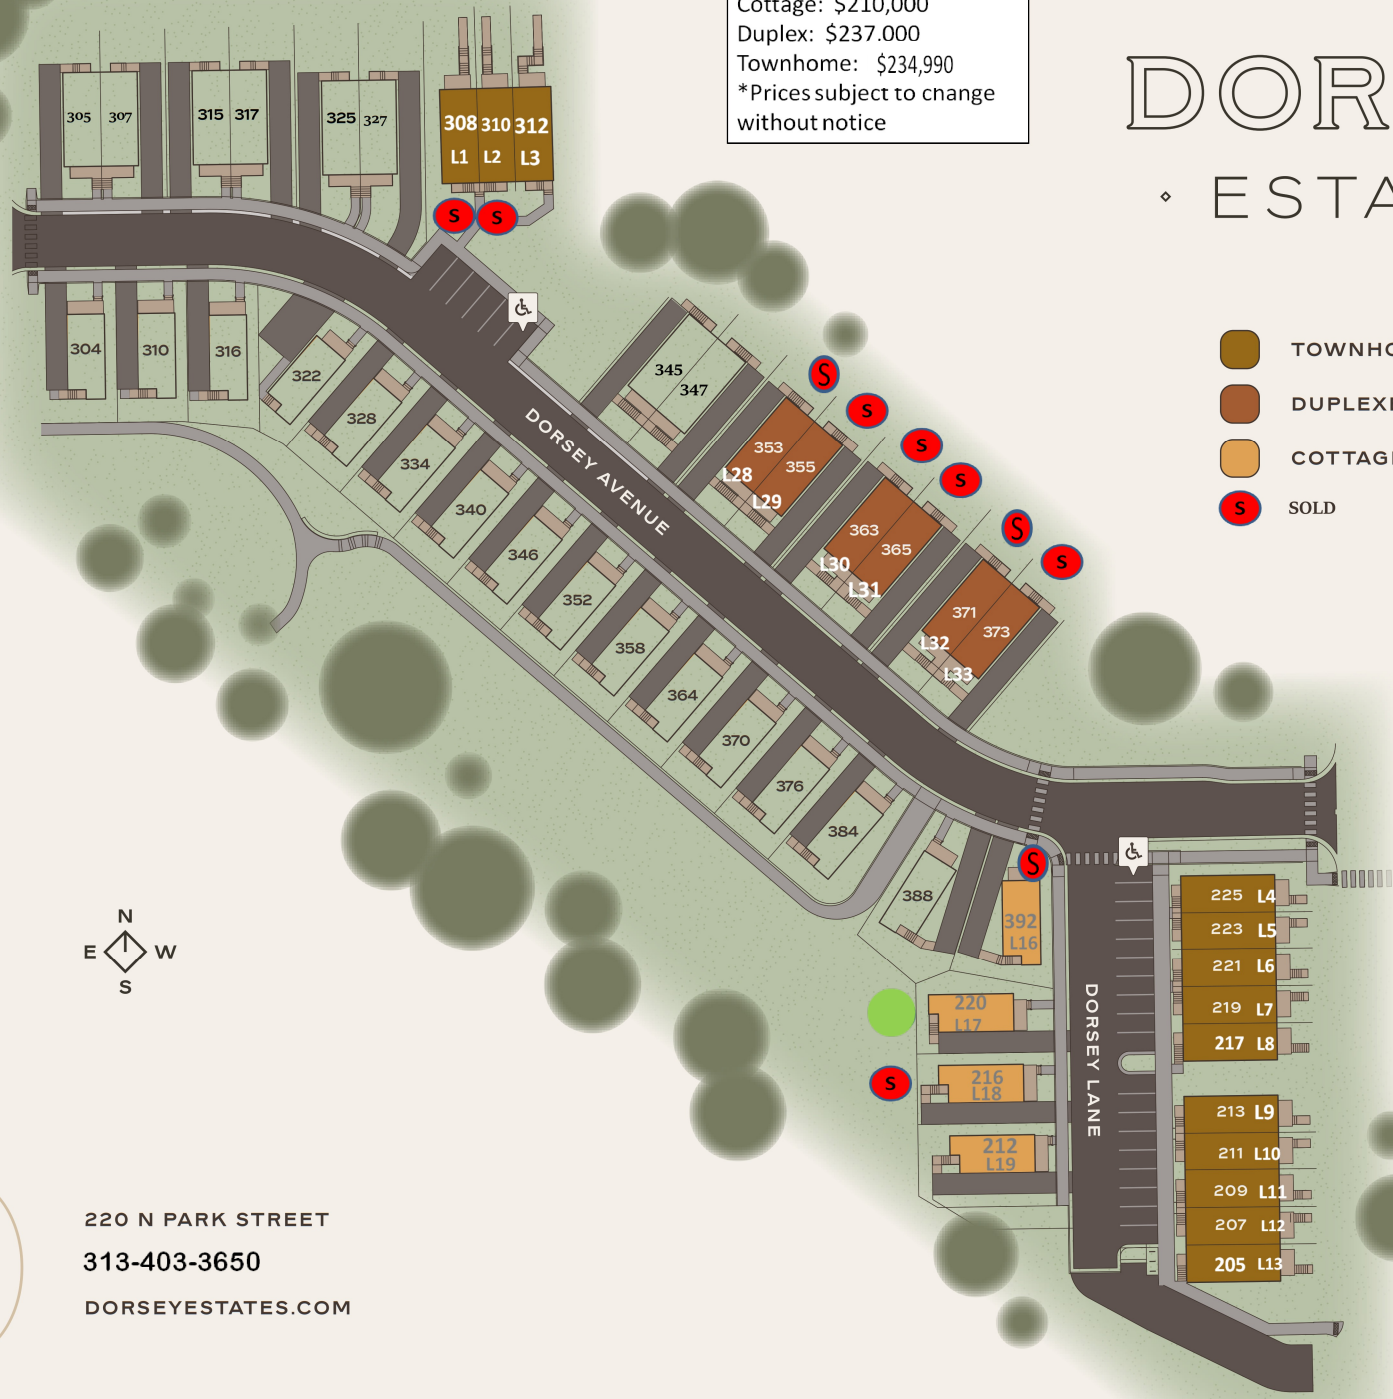

**Pricing:**  
 Cottage: \$210,000  
 Duplex: \$237,000  
 Townhome: \$234,990  
 \*Prices subject to change without notice

# DORSEY

◊ ESTATES ◊

-  TOWNHOMES
-  DUPLEXES
-  COTTAGES
-  SOLD

220 N PARK STREET  
 313-403-3650  
 DORSEYESTATES.COM