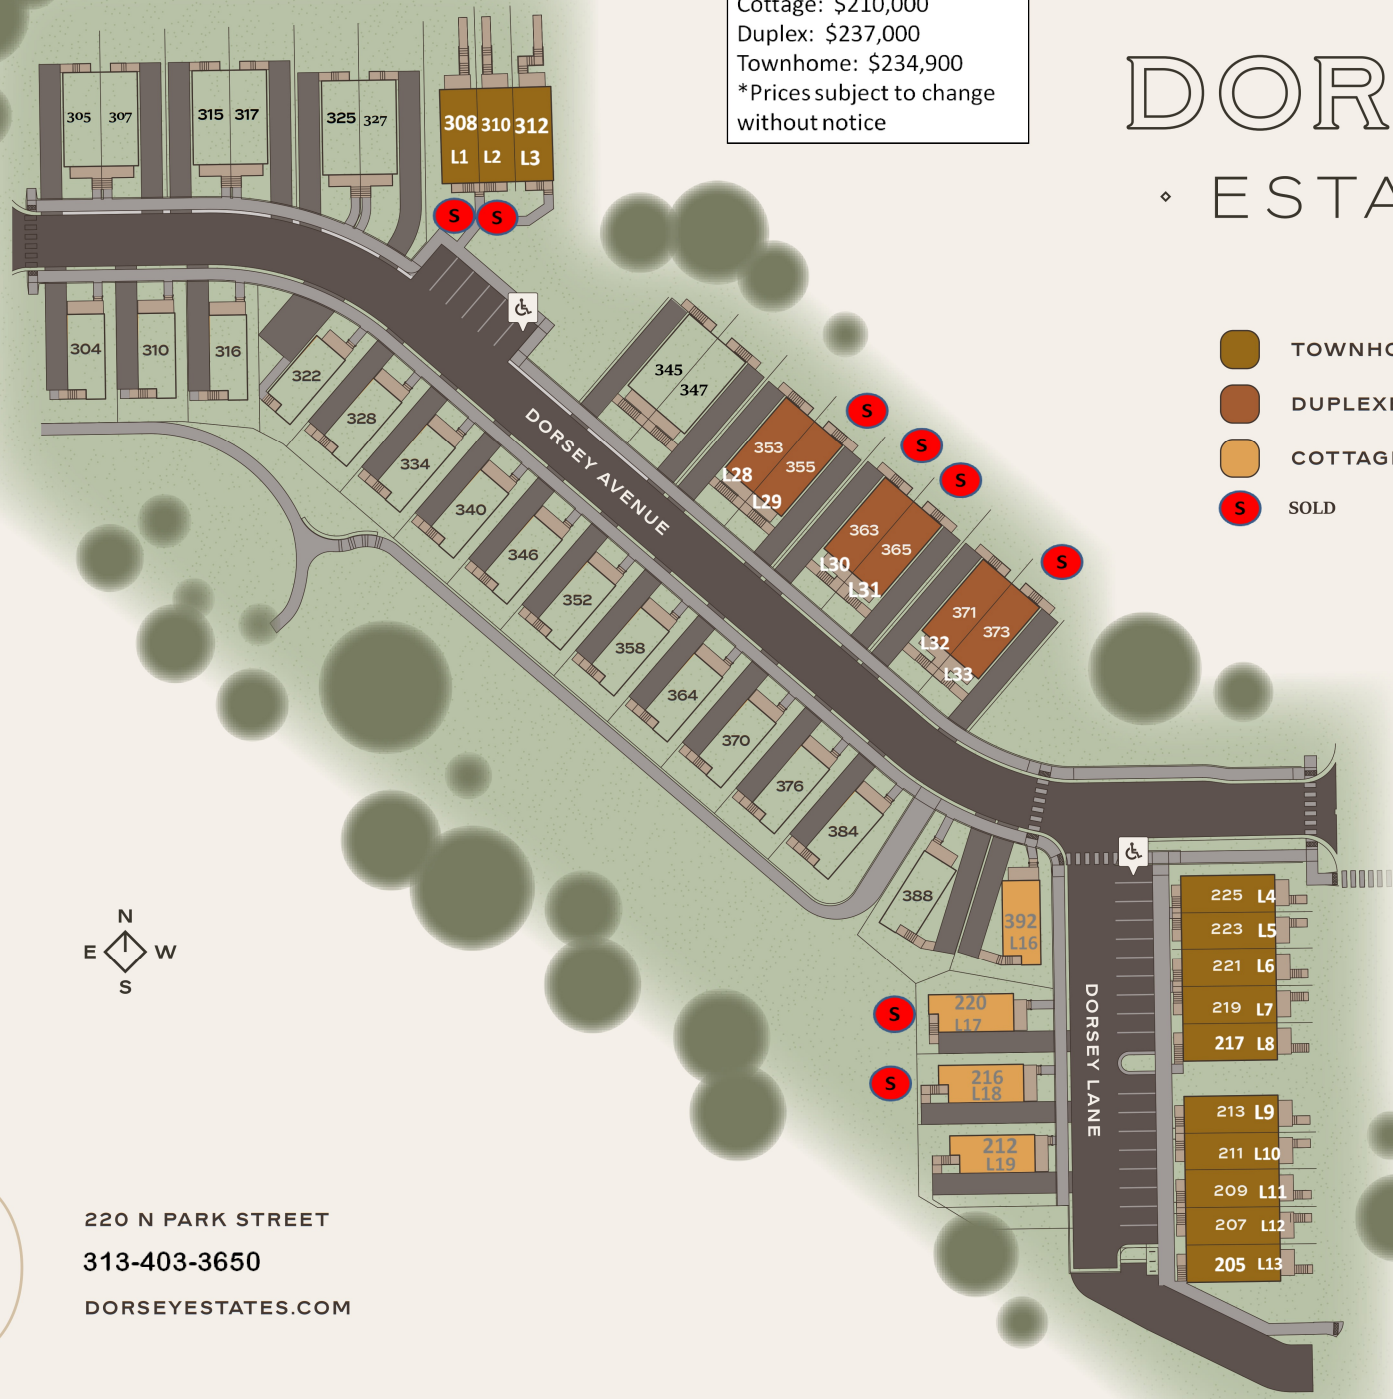

Pricing:
 Cottage: \$210,000
 Duplex: \$237,000
 Townhome: \$234,900
 *Prices subject to change
 without notice

DORSEY

◊ ESTATES ◊

-  TOWNHOMES
-  DUPLEXES
-  COTTAGES
-  SOLD

220 N PARK STREET
 313-403-3650
 DORSEYESTATES.COM