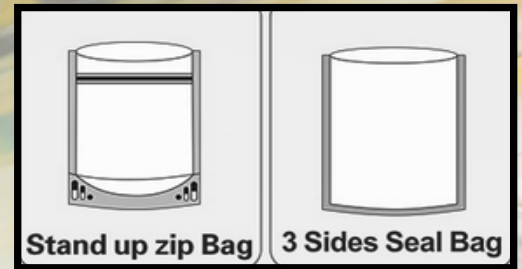

**Custom Printed  
Flexible Packaging**

*Growing Brands  
with Packaging*

**LOW Minimum    RAPID Turnaround    SUSTAINABLE**

**Quote**

**Approve Art**

**Ship**

**Package Types**

- ◆ POSH Pouch -The SOFTEST feeling package in the industry
- ◆ Stand Up Pouch with Bottom Gusset
- ◆ 3 Side Seal or 2 Side Seal
- ◆ Poly Mailers
- ◆ Side Gusset Bag
- ◆ Flat Pillow Bag
- ◆ Recyclable Pouches
- ◆ Compostable Pouches & Zippers
- ◆ Crimp Bottom Pillow Pouches
- ◆ Side Gusseted Pouches
- ◆ Cello and Poly Bags
- ◆ Tubes

**Advanced Converting Abilities:**

- Double Cut
- Rounded Corners
- Inserted Bottom Gusset (3 Web Format)
- DUAL REGISTRATION (2/3 Web Format)
- 1Up or 2Up converting SUP/2SS/3SS
- Clear Windows
- Clear Bottom Gussets

**Package Options**

- High Resolution Printing
- Hang Holes
- Handles
- Tear-Away Notches
- Micro Perf. & Vent Holes

**Closures**

- 10mm-24mm zipper closures
- Compostable Zipper
- Child Resistant
- Tamper Evident
- Soft Seal Fresh-Lock
- Powder Resistant
- Multi/Lock (Velcro) style
- Tape Closure