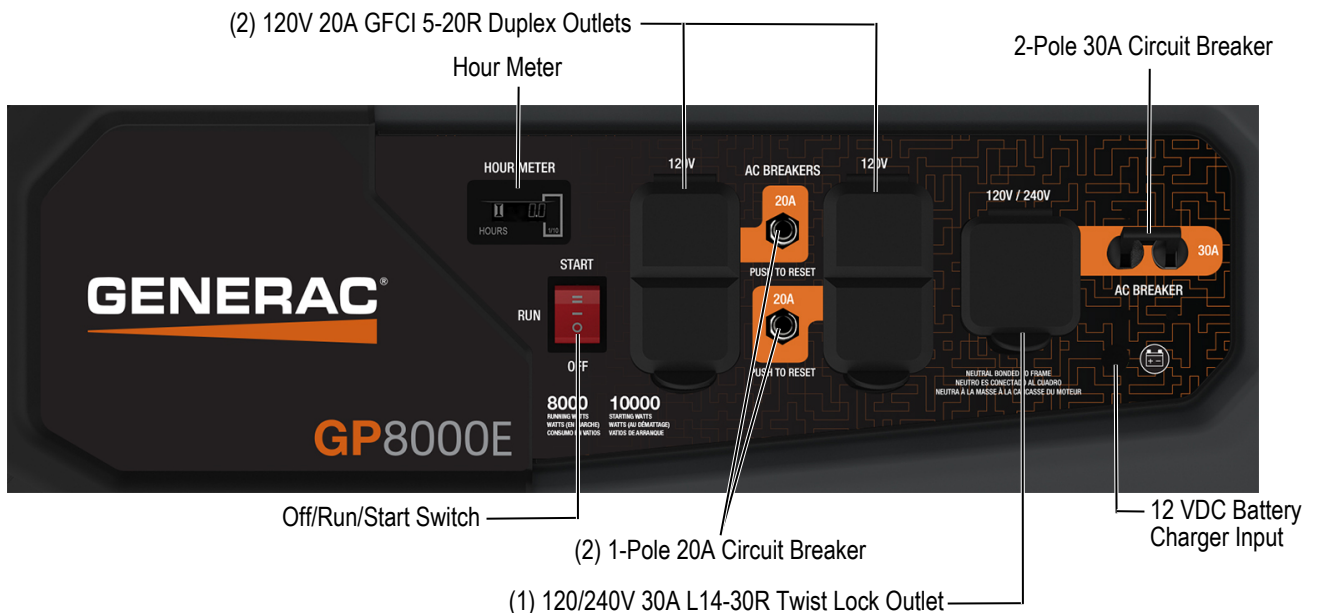

Control Panel