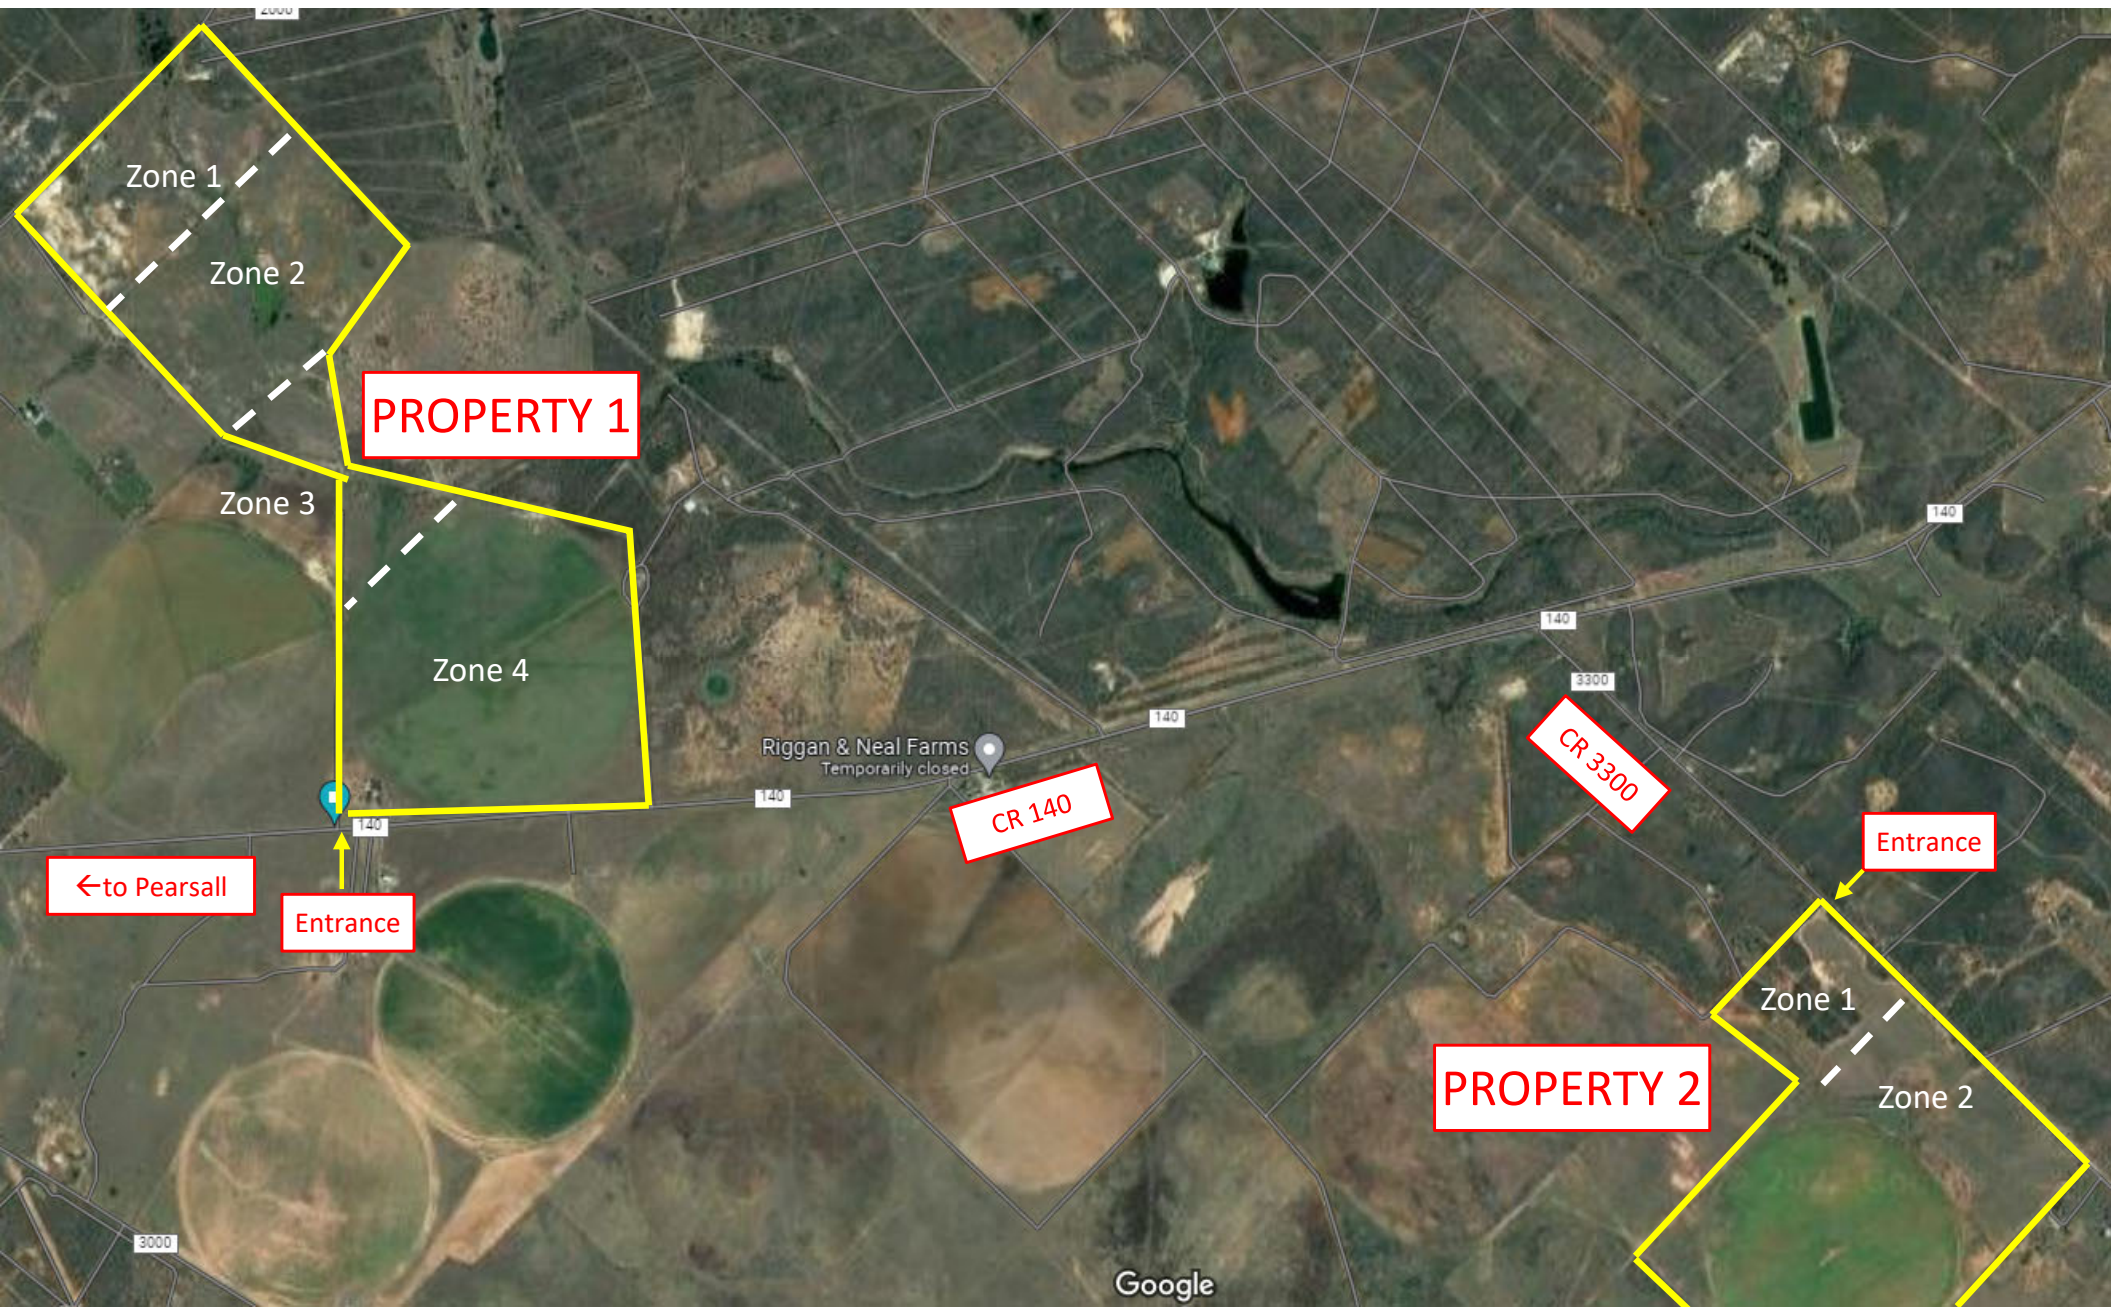

Most hotels on I-35  
inside this circle  
(Hampton, Holiday Inn,  
La Quinta, etc.)

Garcia's  
(dinner Saturday night)  
8:30 – 10:00

to Hotels

to Hunting Lease

to  
San Antonio

Entrance to Lease  
(on your left)

8 min  
4.3 miles

Zone 1

Zone 2

PROPERTY 1

Zone 3

Zone 4

Riggan & Neal Farms  
Temporarily closed

CR 140

CR 3300

←to Pearsall

Entrance

Entrance

PROPERTY 2

Zone 1

Zone 2

Google

# How to get to Property 3

PROPERTY 2

PROPERTY 3

PROPERTY 3

PROPERTY 4

Entrance

a/k/a Airport Loop Rd  
CR 2028