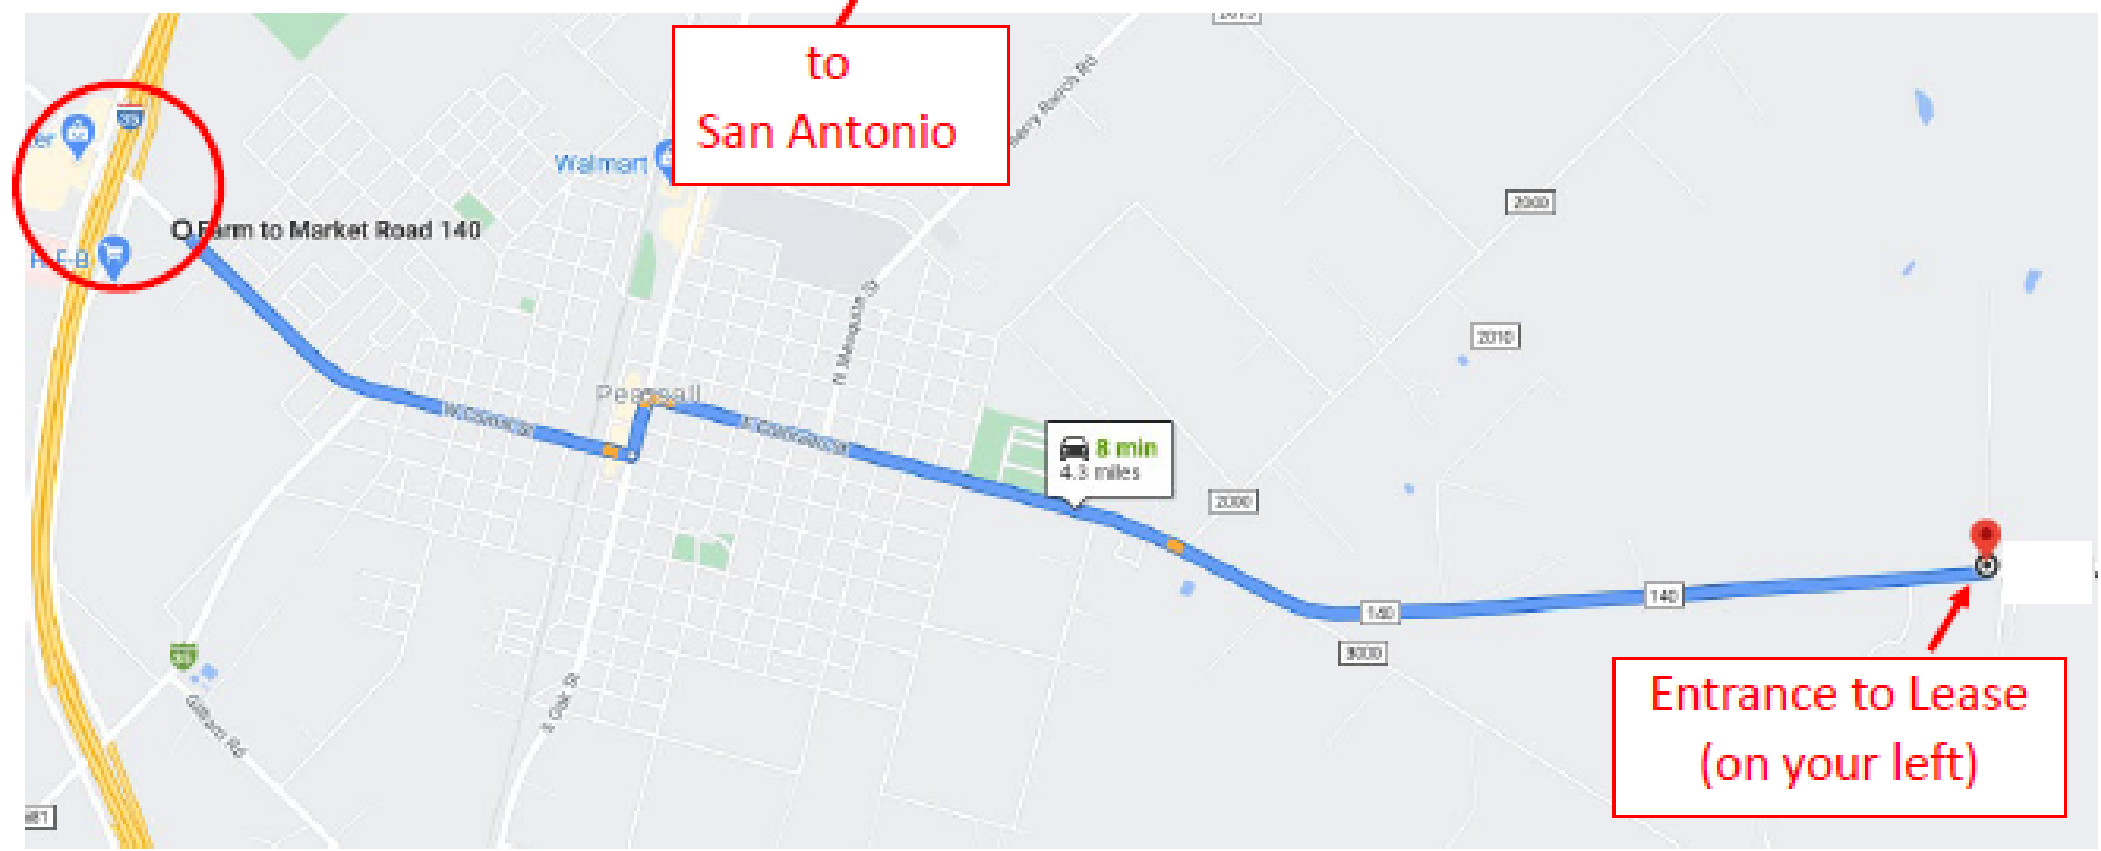

Most hotels on I-35  
inside this circle  
(Hampton, Holiday Inn,  
La Quinta, etc.)

Garcia's  
(dinner Saturday night)  
8:30 – 10:00

to Hotels

to Hunting Lease

to  
San Antonio

Entrance to Lease  
(on your left)

8 min  
4.3 miles

Zone 1

Zone 2

PROPERTY 1

Zone 3

Zone 4

Riggan & Neal Farms  
Temporarily closed

CR 140

# How to get to Property 3

PROPERTY 2

PROPERTY 3

PROPERTY 3

PROPERTY 4

Entrance

a/k/a Airport Loop Rd  
CR 2028