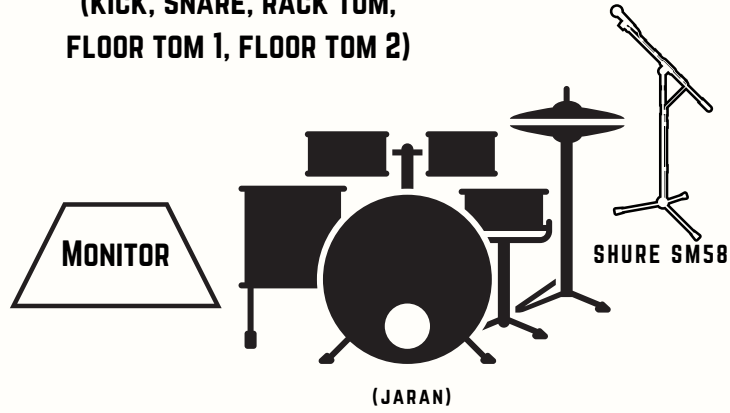

BASS
(SEBASTIAN)

5 PIECE LUDWIG CENTENNIAL
(KICK, SNARE, RACK TOM,
FLOOR TOM 1, FLOOR TOM 2)

(JARAN)

(NIKKI)

SHURE SM58

GUITAR
(BRAD)

SHURE SM58

**STRANGE
GENERATION**