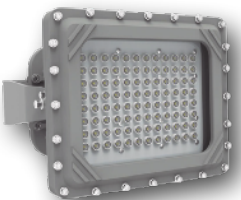

LED CANOPY LIGHT

- -45W / 55W / 65W
- -Beam Angle Type V
- -AC100-277V
- -IP65
- -3CCT 3000K/4000K/5000K

Item Number:
GU-CANOSUP3PW3CCTUL1

LED EXPLOSION-PROOF LIGHT

- -100W / 150W
- -60° Beam Angle
- -AC100-277V
- -IP65
- -4000K - 5000K

Item Number:
GU-FL100WEXPSMD60K