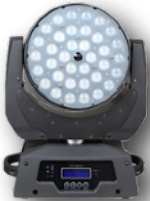

LED STAGE LIGHTING PAR64
-18PCS X 12W LED
-25° / 30° / 45° / 60° Beam Angle
-AC90-240V
-IP65
-RGBW (4 in 1) DMX512
Item Number: GU-PAR541815W51RGB