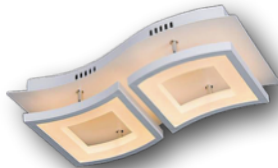

LED PENDANT DESIGN LIGHT

-30W
-Material: Acrylic
-2 Head
-AC85-265V
-260*440*90mm
-3000K - 6000K
Item Number: GU-011-AC06-30W