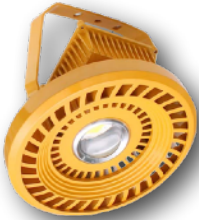

LED GAS STATION CANOPY LIGHT

- -45W / 60W / 70W
- -120° Beam Angle
- -AC100-277V
- -IP65
- -3CCT 3000K/4000K/5000K

Item Number:
GU-CANOSUP3PW3CCTUL2