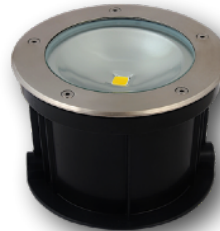

LED UNDERGROUND LIGHTS
-3W
-45° Beam Angle
-DC12V / AC85-265V
-IP65
-2700K - 6000K
Item Number: GU-UNDERG1W30K

LED UNDERGROUND ROUND LIGHTS
-10W
-30° / 45° / 60° / 120° Beam Angle
-DC12V / AC85-265V
-IP65
-2700K - 6000K
Item Number: GU-UNDERG10WCOB30K