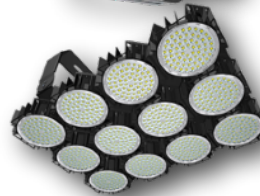

LED STADIUM LIGHT
-250W / 500W / 750W / 1000W / 1250W
-10° / 60° / 90° Beam Angle
-AC100-277V
-IP66
Item Number: GU-RT-BLLF-500W

LED STADIUM LIGHT
-1200W
-10° / 25° / 40° / 60° / 90° Beam Angle
-AC90-277V
-IP67
Item Number: GU-RT-BLLF-1200W