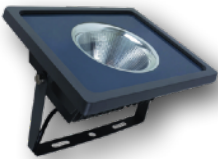

LED TUNNEL LIGHTS
-50W / 100W / 150W / 200W
-120° / 140° Beam Angle
-AC90-295V
-IP66 Waterproof
-3200K - 6000K
Item Number: GU-YYTN-100W

LED TUNNEL LIGHTS
-250W / 300W / 400W
-120° / 140° Beam Angle
-AC90-295V
-IP66 Waterproof
-3200K - 6000K
Item Number: GU-YYTN-300W

LED TUNNEL LIGHTS
-400W / 500W
-120° / 140° Beam Angle
-AC90-295V
-IP66 Waterproof
-3200K - 6000K
Item Number: GU-YYTN-500W

LED TUNNEL LIGHTS
-200W / 300W / 400W
-90° / 120° Beam Angle
-AC90-295V
-IP66 Waterproof
-3200K - 6000K
Item Number: GU-YYTN-400W

LED TUNNEL LIGHTS
-50W
-120° Beam Angle
-AC90-295V
-IP66 Waterproof
-3200K - 6000K
Item Number: GU-DLM-50W

LED TUNNEL LIGHTS
-100W
-120° Beam Angle
-AC90-295V
-IP66 Waterproof
-3200K - 6000K
Item Number: GU-FL100WCOB60K90GN

LED TUNNEL LIGHTS
-150W
-120° Beam Angle
-AC90-295V
-IP66 Waterproof
-3200K - 6000K
Item Number: GU-FL150WCOB60K90G

LED TUNNEL LIGHTS
-200W
-90° / 120° Beam Angle
-AC90-295V
-IP66 Waterproof
-3200K - 6000K
Item Number: GU-FL200WCOB60KBKIP

LED TUNNEL LIGHTS
-250W
-120° / 140° Beam Angle
-AC90-295V
-IP66 Waterproof
-3200K - 6000K
Item Number: GU-FL250WCOB60KBKIP

LED TUNNEL LIGHTS
-400W
-120° / 140° Beam Angle
-AC90-295V
-IP66 Waterproof
-3200K - 6000K
Item Number: GU-FL400WCOB60KBK

LED TUNNEL LIGHTS
-300W
-120° / 140° Beam Angle
-AC90-295V
-IP66 Waterproof
-3200K - 6000K
Item Number: GU-FL300W90G60K