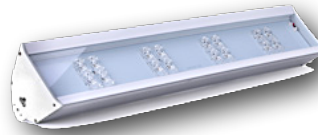

LED HIGH BAY
-100W / 150W / 200W / 300W
-45° / 120° Beam Angle
-AC85-265V
-3000K - 6000K
Item Number:
GU-LINEALINDUS200W50K

LINEAR HIGH BAY
-50W
-30° / 130° Beam Angle
-AC85-265V
-3000K - 6000K
Item Number: GU-ULWSD50