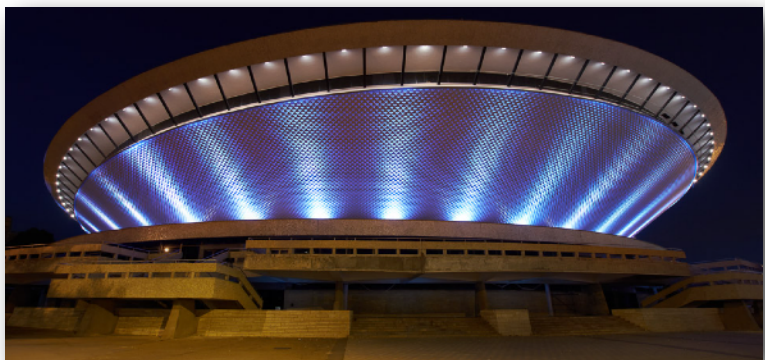

LED WALL WASHER LIGHT DMX

- -36W
- -20° / 30° / 45° / 60° Beam Angle
- -AC85-265V
- -IP65
- -2700K - 6000K (RGB)

Item Number: GU-WW36WRGBKIP65DMX1M

LED WALL WASHER DMX

- -360W
- -25° / 30° Beam Angle
- -AC100-240V
- -IP65
- -RGBW

Item Number: GU-CC260WRGBWDMX

LED WALL WASHER DMX

- -450W
- -15° / 25° / 45° Beam Angle
- -AC100-240V
- -IP65
- -RGBW

Item Number: GU-590C01-RGBWA

LED WALL WASHER DMX

- -648W
- -15° (8°, 25°, 30°, 38°, 45° Optional)
- -AC100-240V
- -IP65
- -RGBW

Item Number: GU-3216-B01RGBW

LED BAR OUTDOOR

- -240W
- -Lens Angle: 25° (optional 15°/ 30°/ 45°)
- -AC100-240V
- -IP65
- -RGBWA

Item Number: GU-1516A161B

LED WALL WASHER DMX

- -54W
- -11° Beam Angle
- -AC100-240V
- -IP65
- -RGBWA

Item Number: GU-318-B01-51B