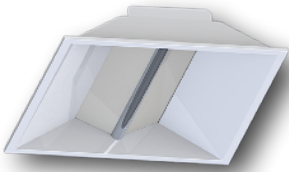

LED PANEL LIGHT
-36W / 40W / 70W
-120° Beam Angle
-AC85-265V
-Φ600*600mm
-2800K - 6000K
Item Number: GU-TROFF36W2X240K