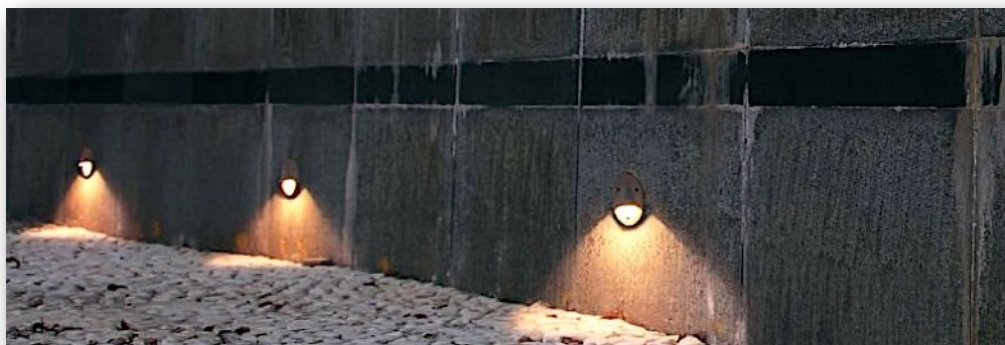

LED WALL LIGHT
-7W
-90° Beam Angle
-AC85-265V
-IP54
*Dimmable Option
Item Number: GU-0534-7

LED WALL LIGHT
-10W
-90° Beam Angle
-AC85-265V
-IP54
Item Number: GU-0544-10