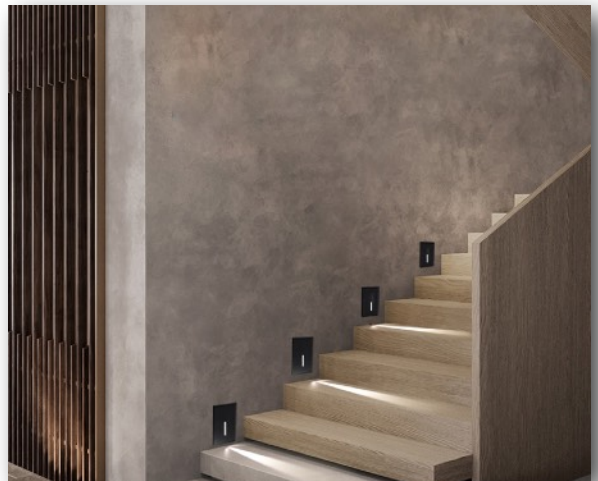

LED UNDERGROUND STEP LIGHTS

- -3W / 5W
- -45° Beam Angle
- -DC12V / AC85-265V
- -IP67
- -2700K - 6000K

Item Number: GU-ESCALERA4W30KCRG