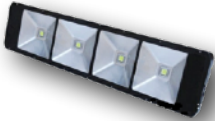

LED TUNNEL LIGHTS
-50W / 100W / 150W / 200W
-120° / 140° Beam Angle
-AC90-295V
-IP66 Waterproof
-3200K - 6000K
Item Number: GU-YYTN-100W

LED TUNNEL LIGHTS
-250W / 300W / 400W
-120° / 140° Beam Angle
-AC90-295V
-IP66 Waterproof
-3200K - 6000K
Item Number: GU-YYTN-300W

LED TUNNEL LIGHTS
-400W / 500W
-120° / 140° Beam Angle
-AC90-295V
-IP66 Waterproof
-3200K - 6000K
Item Number: GU-YYTN-500W

LED TUNNEL LIGHTS
-200W / 300W / 400W
-90° / 120° Beam Angle
-AC90-295V
-IP66 Waterproof
-3200K - 6000K
Item Number: GU-YYTN-400W

LED TUNNEL LIGHTS
-50W
-120° Beam Angle
-AC90-295V
-IP66 Waterproof
-3200K - 6000K
Item Number: GU-DLM-50W

LED TUNNEL LIGHTS
-100W
-120° Beam Angle
-AC90-295V
-IP66 Waterproof
-3200K - 6000K
Item Number: GU-FL100WCOB60K90GN

LED TUNNEL LIGHTS
-150W
-120° Beam Angle
-AC90-295V
-IP66 Waterproof
-3200K - 6000K
Item Number: GU-FL150WCOB60K90G

LED TUNNEL LIGHTS
-200W
-90° / 120° Beam Angle
-AC90-295V
-IP66 Waterproof
-3200K - 6000K
Item Number: GU-FL200WCOB60KBKIP

LED TUNNEL LIGHTS
-250W
-120° / 140° Beam Angle
-AC90-295V
-IP66 Waterproof
-3200K - 6000K
Item Number: GU-FL250WCOB60KBKIP

LED TUNNEL LIGHTS
-400W
-120° / 140° Beam Angle
-AC90-295V
-IP66 Waterproof
-3200K - 6000K
Item Number: GU-FL400WCOB60KBK

LED TUNNEL LIGHTS
-300W
-120° / 140° Beam Angle
-AC90-295V
-IP66 Waterproof
-3200K - 6000K
Item Number: GU-FL300W90G60K