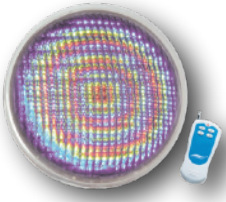

LED UNDERWATER LIGHT
-1W
-45° / 60° Beam Angle
-DC12V/24V
-IP68
-2700K - 6000K (RGB)
Item Number: GU-UNDERW1W12V60K

LED UNDERWATER LIGHT
-9W / 12W
-45° / 60° Beam Angle
-DC12V/24V
-IP68
-2700K - 6000K (RGB)
Item Number: GU-UNDERW12W12V45K

LED UNDERWATER LIGHT
-3W
-45° / 60° Beam Angle
-DC12V/24V
-IP68
-2700K - 6000K (RGB)
Item Number: GU-UNDERW3W12V30K

LED UNDERWATER LIGHT
-36W
-45° / 60° Beam Angle
-DC12V/24V
-IP68
-2700K - 6000K (RGB)
Item Number: GU-UNDERW36W12V45K

LED UNDERWATER LIGHT
-6W / 12W / 18W
-45° Beam Angle
-DC12V/24V
-IP68
-2700K - 6000K (RGB)
Item Number: GU-UNDERW18W12V45K

LED PAR38 POOL LIGHT
-20W
-120° Beam Angle
-DC12V/24V
-IP68
-2700K - 6000K (RGB)
Item Number:
GU-PAR30DC12V9WE27IP6527K

LED PAR56 POOL LIGHT
-12W / 25W
-45°/69°/90°/120° Beam Angle
-DC12V/24V
-IP68
-2700K - 6000K (RGB)
Item Number:
GU-PAR5612WDC12VRGBPOOL

LED UNDERWATER STRIP LIGHT
-48W Reel (5 Meter)
-SMD5050
-45° / 60° / 120° Beam Angle
-DC12V/24V
-IP68
-2700K - 6000K (RGB)
Item Number: GU-SMD5050-60