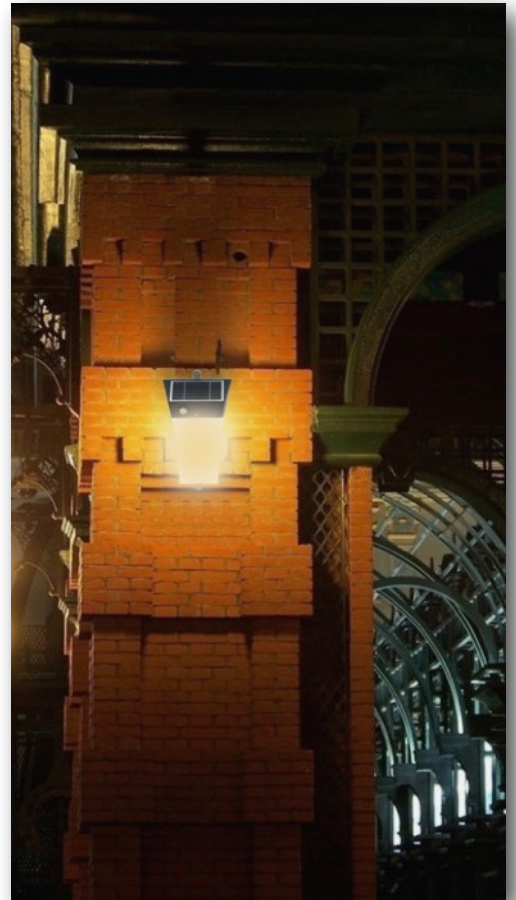

LED SOLAR GARDEN TREE LIGHTS

-1.5W
-60° / 90° Beam Angle
-SOLAR
-IP66
Item Number: GU-SOL-2W

LED SOLAR BOLLARD LIGHTS

-5W
-120° / 140° Beam Angle
-SOLAR OR ELECTRIC
-IP65
-Sensor
Item Number: GU-BOLLARD-5W

LED SOLAR MOTION WALL LIGHT

-0.8W
-Motion sensor 2~3m, 120degree
-DC12V
-IP65
Item Number: GU-SOLARWL08W60K

LED SOLAR WALL LIGHT

-5W
-120° Beam Angle
-IP65
Item Number: GU-WLSOLAR5W

LED SOLAR MOTION WALL LIGHT

-1W
-Motion sensor 2~3m, 120degree
-DC12V
-IP65
Item Number: GU-SL-08P

LED SOLAR BOLLARD GARDEN LIGHT

-5W
-120° Beam Angle
-DC12V
-IP65
Item Number: GU-ESL-32

LED SOLAR STEP LIGHT

-0.3W
-45° Beam Angle
-DC12V
-IP65
Item Number: GU-ESL-06