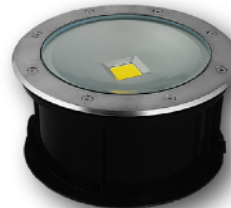

LED UNDERGROUND ROUND LIGHTS
-18W
-30° / 45° / 60° Beam Angle
-DC12V / AC85-265V
-IP65
-2700K - 6000K
Item Number: GU-UNDERG18W30K110V

LED UNDERGROUND ROUND LIGHTS
-30W
-30° / 45° / 60° / 120° Beam Angle
-DC12V / AC85-265V
-IP65
-2700K - 6000K
Item Number: GU-UNDERG30WCOB30K