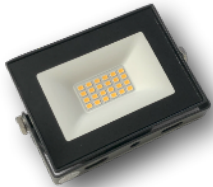

LED FLOOD LIGHTS
-30W / 50W / 100W / 150W / 200W
-120° Beam Angle
-AC85-265V
-IP66
-3000K - 6000K
Item Number: GU-FL100W60KB

LED FLOOD LIGHTS
-10W (SMD)
-120° Beam Angle
-AC85-265V
-IP65
-2700K - 6000K (RGB)
Item Number: GU-FL10W30KN