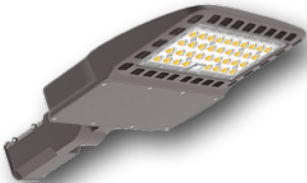

Item Number:
GU-FL100WEXPSMD60K

LED STREET LIGHTS
 -60W / 100W / 150W / 200W / 300W
 -T3 Beam Angle
 -AC100-277V
 -IP65
 -3CCT 3000K/4000K/5000K
 -Sensor (Yes)
Item Number: GU-SB150W3CCTUL

LED STREET LIGHTS
 -100W / 150W
 -T3 Beam Angle
 -AC100-277V
 -IP65
 -3000K - 6500K
 -Sensor (Yes)
Item Number: GU-SL100W57KUL