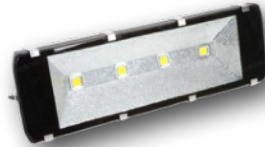

LED TUNNEL LIGHTS
-50W / 100W / 150W / 200W
-120° / 140° Beam Angle
-AC90-295V
-IP66 Waterproof
-3200K - 6000K
Item Number: GU-YYTN-100W

LED TUNNEL LIGHTS
-250W / 300W / 400W
-120° / 140° Beam Angle
-AC90-295V
-IP66 Waterproof
-3200K - 6000K
Item Number: GU-YYTN-300W