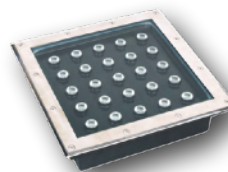

LED UNDERGROUND SQUARE LIGHTS
-2W / 4W / 8W / 12W
-30° / 45° / 60° Beam Angle
-DC12V / AC85-265V
-IP65
-2700K - 6000K
Item Number: GU-UNDERG4W30KSQ

LED UNDERGROUND SQUARE LIGHTS
-18W / 24W
-30° / 45° / 60° Beam Angle
-DC12V / AC85-265V
-IP65
-2700K - 6000K
Item Number: GU-UNDERG24W30KSQ