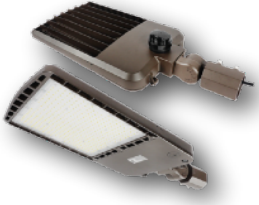

LED STREET LIGHTS
-60W / 100W / 150W / 200W / 300W
-T3 Beam Angle
-AC100-277V
-IP65
-3CCT 3000K/4000K/5000K
-Sensor (Yes)
Item Number: GU-SB150W3CCTUL

LED STREET LIGHTS
-100W / 150W
-T3 Beam Angle
-AC100-277V
-IP65
-3000K - 6500K
-Sensor (Yes)
Item Number: GU-SL100W57KUL

LED STREET LIGHTS
-60W / 100W / 150W
-T3 Beam Angle
-AC100-277V
-IP65
-3200K - 6000K
-Sensor (Yes)
Item Number: GU-SL100W57KCF

LED STREET LIGHTS
-50W / 100W / 150W
-T3 Beam Angle
-AC100-305V
-IP65
-3200K - 6000K
-Sensor (Yes)
Item Number: GU-SL100W57KCFECO

LED STREET LIGHTS
-50W / 100W / 150W / 200W
-120° Beam Angle
-AC100-277V
-IP65
-3200K - 6000K
-Sensor (Optional)
Item Number: GU-COBRA100W60KCF

LED STREET LIGHTS
-100W / 150W / 200W
-T3 Beam Angle
-AC100-277V
-IP65
-3000K - 6000K
-Sensor (Yes)
Item Number: GU-SL150W57KCFHD