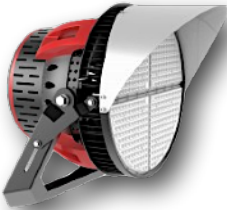

LED STADIUM SPOT LIGHT
-300W to 1250W
-15° / 20° / 25° / 40° / 45° / 60° / 80° Beam Angle
-AC90-277V
-IP67
Item Number: GU-FL500SPOT50K