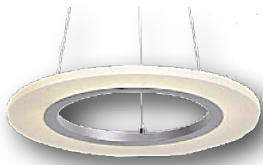

LED PENDANT DESIGN LIGHT

-20W / 30W / 45W
-Material: Acrylic
-1 Head
-AC85-265V
-Φ600mm
-2800K - 6000K
Item Number: GU-011-AC17-30W