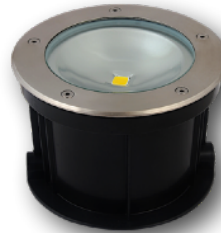

LED UNDERGROUND LIGHTS
-3W
-45° Beam Angle
-DC12V / AC85-265V
-IP65
-2700K - 6000K
Item Number: GU-UNDERG1W30K

LED UNDERGROUND ROUND LIGHTS
-10W
-30° / 45° / 60° / 120° Beam Angle
-DC12V / AC85-265V
-IP65
-2700K - 6000K
Item Number: GU-UNDERG10WCOB30K