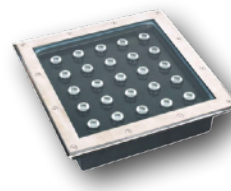

LED UNDERGROUND SQUARE LIGHTS
-2W / 4W / 8W / 12W
-30° / 45° / 60° Beam Angle
-DC12V / AC85-265V
-IP65
-2700K - 6000K
Item Number: GU-UNDERG4W30KSQ

LED UNDERGROUND SQUARE LIGHTS
-18W / 24W
-30° / 45° / 60° Beam Angle
-DC12V / AC85-265V
-IP65
-2700K - 6000K
Item Number: GU-UNDERG24W30KSQ