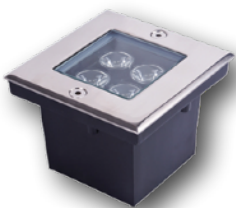

LED UNDERGROUND STEP LIGHTS
-1W
-60° Beam Angle
-DC12V / AC85-265V
-IP65
-2700K - 6000K (RGB)
Item Number: GU-UNDERW1W28KDV12

LED UNDERGROUND LIGHT
-3W / 5W
-45° / 60° / 90° Beam Angle
-DC12V / AC85-265V
-IP65
-2700K - 6000K (RGB)
Item Number: GU-UNDERG5WLINE45K

LED UNDERGROUND LIGHTS
-1W
-60° Beam Angle
-DC12V / AC85-265V
-IP65
-2700K - 6000K (RGB)
Item Number: GU-UNDERG1W28KDV12

LED UNDERGROUND LIGHT
-5W / 12W / 18W
-45° / 60° / 90° Beam Angle
-DC12V / AC85-265V
-IP65
-2700K - 6000K (RGB)
Item Number: GU-UNDERG18WLINE30K

LED UNDERGROUND LIGHTS
-3W
-45° Beam Angle
-DC12V / AC85-265V
-IP65
-2700K - 6000K
Item Number: GU-UNDERG1W30K

LED UNDERGROUND ROUND LIGHTS
-10W
-30° / 45° / 60° / 120° Beam Angle
-DC12V / AC85-265V
-IP65
-2700K - 6000K
Item Number: GU-UNDERG10WCOB30K

LED UNDERGROUND ROUND LIGHTS
-18W
-30° / 45° / 60° Beam Angle
-DC12V / AC85-265V
-IP65
-2700K - 6000K
Item Number: GU-UNDERG18W30K110V

LED UNDERGROUND ROUND LIGHTS
-30W
-30° / 45° / 60° / 120° Beam Angle
-DC12V / AC85-265V
-IP65
-2700K - 6000K
Item Number: GU-UNDERG30WCOB30K

LED UNDERGROUND SQUARE LIGHTS
-2W / 4W / 8W / 12W
-30° / 45° / 60° Beam Angle
-DC12V / AC85-265V
-IP65
-2700K - 6000K
Item Number: GU-UNDERG4W30KSQ

LED UNDERGROUND SQUARE LIGHTS
-18W / 24W
-30° / 45° / 60° Beam Angle
-DC12V / AC85-265V
-IP65
-2700K - 6000K
Item Number: GU-UNDERG24W30KSQ