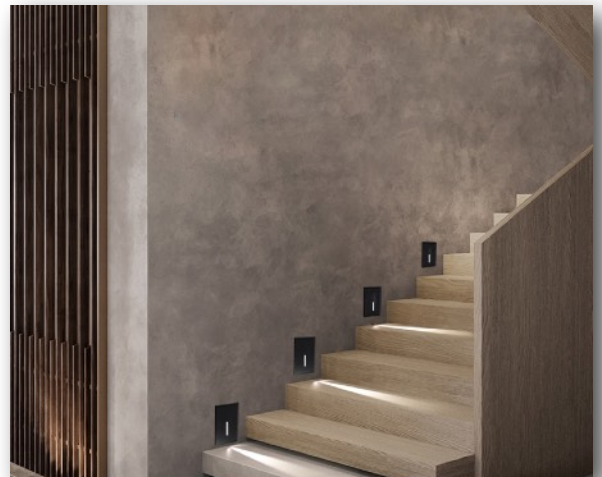

LED UNDERGROUND STEP LIGHTS

- -3W / 5W
- -45° Beam Angle
- -DC12V / AC85-265V
- -IP67
- -2700K - 6000K

Item Number: GU-ESCALERA4W30KCRG