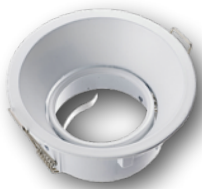

LED SPOTS LIGHTS
-3W / 5W / 7W (COB/SMD)
-90° Beam Angle
-GU10 / GU5.3 / MR16 / E27
- Dimmable
Item Number: GU-GU105W30KDIM

LED PAR20 / PAR30 / PAR38
-7W / 9W / 12W
-90° / 120° Beam Angle
-DC12V / AC85-265
-IP68
-2700K - 6000K (RGB)
Item Number: GU-PAR3812W60KE27IP65

LED SPOTS LIGHTS
-5W (SMD)
-60° Beam Angle
-GU10 / GU5.3 / MR16 / E27
Item Number: GU-GU535WXX

LED PAR38
-20W
-120° Beam Angle
-DC12V / AC85-265
-IP68
-2700K - 6000K (RGB)
Item Number: GU-PAR38-40WSMD

LED PAR20 / PAR30 / PAR38
-8W / 12W / 18W
-30° / 45° / 60° Beam Angle
-3000K/4000K/6000K
-E27
Item Number: GU-PAR30E2712W40KDIM

LED SPOT HOLDER
-White / Black / Silver / Gold
-Aluminum
Item Number: GU-BASESPOTSSGSQ

LED SPOT HOLDER
-White / Black / Silver / Gold
-Aluminum
Item Number: GU-BASESPOT50MMWH

LED SPOT HOLDER
-White / Black / Silver / Gold
-Aluminum
Item Number: GU-BASESPOTDOBLESQ

LED SPOT HOLDER
-45° / 90° Beam Angle
-Aluminum
Item Number: GU-BASESPOTGU10SQ

LED SPOT HOLDER
-45° / 90° Beam Angle
-Aluminum
Item Number: GU-BASESPOTGU10RB