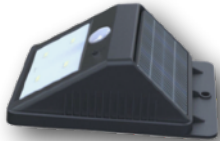

LED SOLAR GARDEN TREE LIGHTS

-1.5W
-60° / 90° Beam Angle
-SOLAR
-IP66
Item Number: GU-SOL-2W

LED SOLAR BOLLARD LIGHTS

-5W
-120° / 140° Beam Angle
-SOLAR OR ELECTRIC
-IP65
-Sensor
Item Number: GU-BOLLARD-5W

LED SOLAR MOTION WALL LIGHT

-0.8W
-Motion sensor 2~3m, 120degree
-DC12V
-IP65
Item Number: GU-SOLARWL08W60K

LED SOLAR WALL LIGHT

-5W
-120° Beam Angle
-IP65
Item Number: GU-WLSOLAR5W

LED SOLAR MOTION WALL LIGHT

-1W
-Motion sensor 2~3m, 120degree
-DC12V
-IP65
Item Number: GU-SL-08P

LED SOLAR BOLLARD GARDEN LIGHT

-5W
-120° Beam Angle
-DC12V
-IP65
Item Number: GU-ESL-32

LED SOLAR STEP LIGHT

-0.3W
-45° Beam Angle
-DC12V
-IP65
Item Number: GU-ESL-06