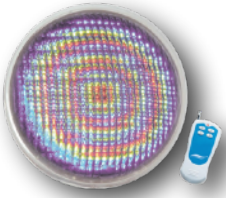

LED UNDERWATER LIGHT
-1W
-45° / 60° Beam Angle
-DC12V/24V
-IP68
-2700K - 6000K (RGB)
Item Number: GU-UNDERW1W12V60K

LED UNDERWATER LIGHT
-9W / 12W
-45° / 60° Beam Angle
-DC12V/24V
-IP68
-2700K - 6000K (RGB)
Item Number: GU-UNDERW12W12V45K

LED UNDERWATER LIGHT
-3W
-45° / 60° Beam Angle
-DC12V/24V
-IP68
-2700K - 6000K (RGB)
Item Number: GU-UNDERW3W12V30K

LED UNDERWATER LIGHT
-36W
-45° / 60° Beam Angle
-DC12V/24V
-IP68
-2700K - 6000K (RGB)
Item Number: GU-UNDERW36W12V45K

LED UNDERWATER LIGHT
-6W / 12W / 18W
-45° Beam Angle
-DC12V/24V
-IP68
-2700K - 6000K (RGB)
Item Number: GU-UNDERW18W12V45K

LED PAR38 POOL LIGHT
-20W
-120° Beam Angle
-DC12V/24V
-IP68
-2700K - 6000K (RGB)
Item Number:
GU-PAR30DC12V9WE27IP6527K

LED PAR56 POOL LIGHT
-12W / 25W
-45°/69°/90°/120° Beam Angle
-DC12V/24V
-IP68
-2700K - 6000K (RGB)
Item Number:
GU-PAR5612WDC12VRGBPOOL

LED UNDERWATER STRIP LIGHT
-48W Reel (5 Meter)
-SMD5050
-45° / 60° / 120° Beam Angle
-DC12V/24V
-IP68
-2700K - 6000K (RGB)
Item Number: GU-SMD5050-60