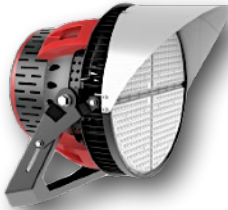

LED STADIUM SPOT LIGHT
-300W to 1250W
-15° / 20° / 25° / 40° / 45° / 60° / 80° Beam Angle
-AC90-277V
-IP67
Item Number: GU-FL500SPOT50K