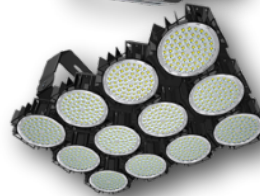

LED STADIUM LIGHT
-250W / 500W / 750W / 1000W / 1250W
-10° / 60° / 90° Beam Angle
-AC100-277V
-IP66
Item Number: GU-RT-BLLF-500W

LED STADIUM LIGHT
-1200W
-10° / 25° / 40° / 60° / 90° Beam Angle
-AC90-277V
-IP67
Item Number: GU-RT-BLLF-1200W