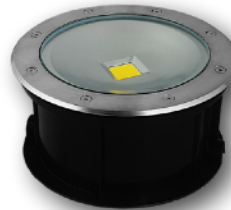

LED UNDERGROUND ROUND LIGHTS
-18W
-30° / 45° / 60° Beam Angle
-DC12V / AC85-265V
-IP65
-2700K - 6000K
Item Number: GU-UNDERG18W30K110V

LED UNDERGROUND ROUND LIGHTS
-30W
-30° / 45° / 60° / 120° Beam Angle
-DC12V / AC85-265V
-IP65
-2700K - 6000K
Item Number: GU-UNDERG30WCOB30K