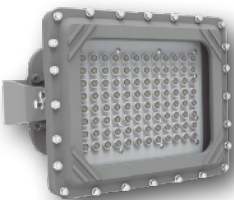

LED CANOPY LIGHT

- -45W / 55W / 65W
- -Beam Angle Type V
- -AC100-277V
- -IP65
- -3CCT 3000K/4000K/5000K

Item Number:
GU-CANOSUP3PW3CCTUL1

LED EXPLOSION-PROOF LIGHT

- -100W / 150W
- -60° Beam Angle
- -AC100-277V
- -IP65
- -4000K - 5000K

Item Number:
GU-FL100WEXPSMD60K