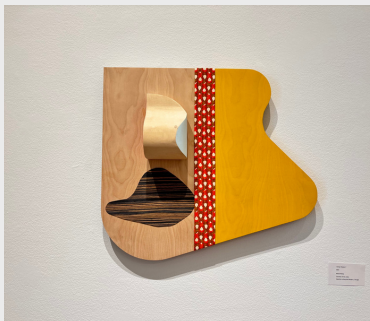

SCRAP UTOPIA-6

Mixed Media
2023

$1,200