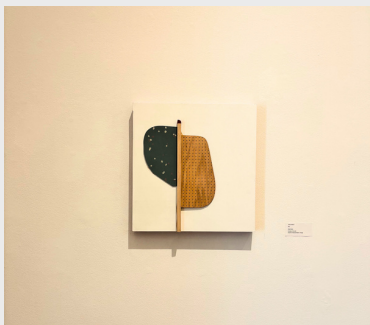

SCRAP UTOPIA-1

Mixed media
2021

$3,000