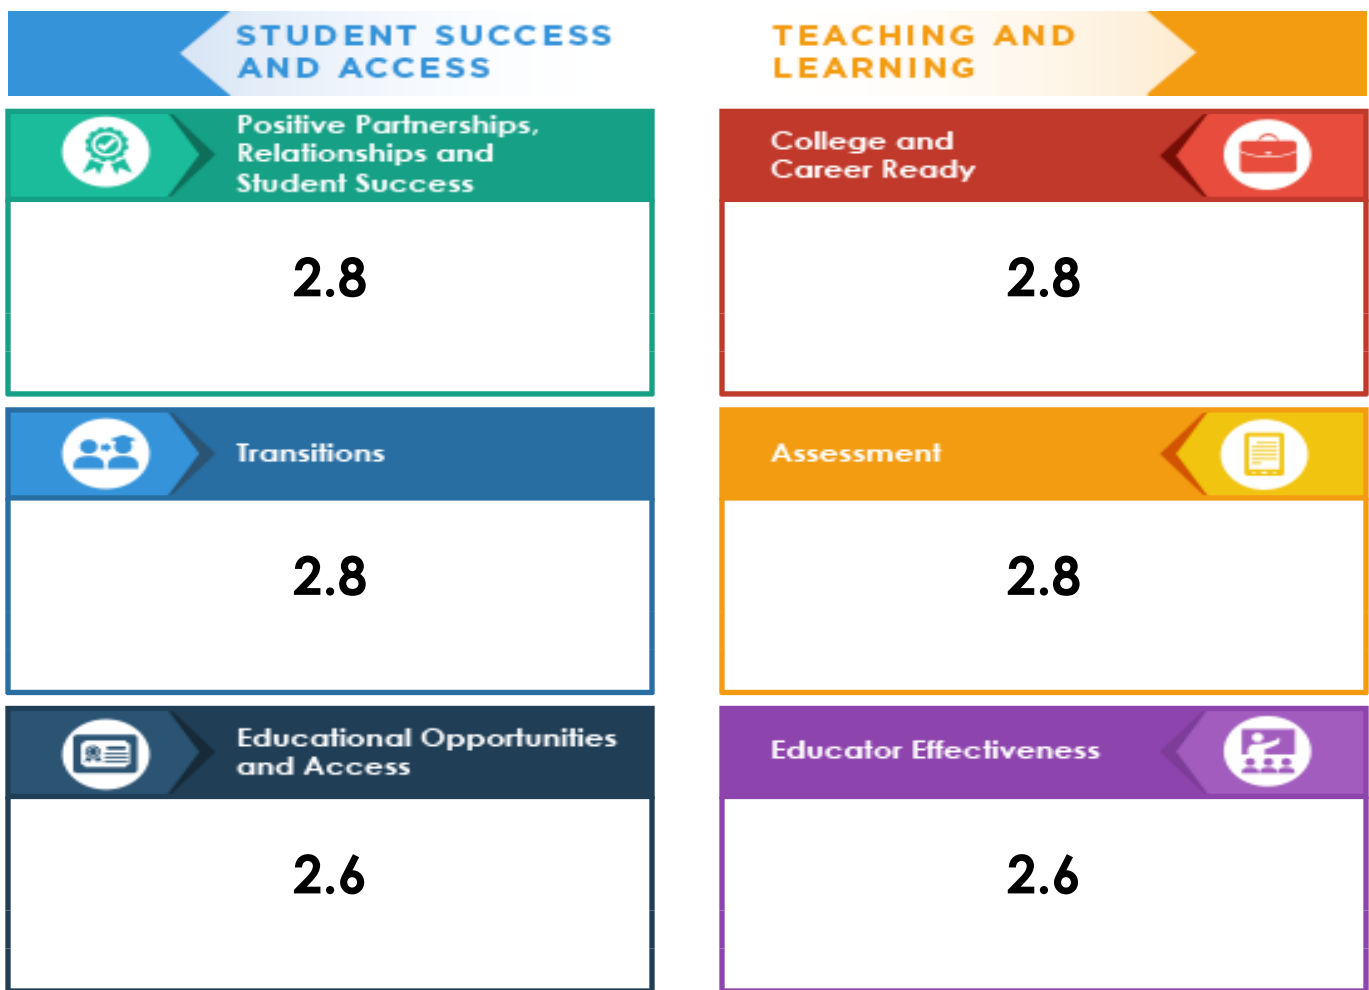

Evidence-Based Analysis Responses

Average Score (Between 0 and 3) of 5 Self-Reported Responses In Each Tenet
90 Total Points Possible

82

Total EBA Score