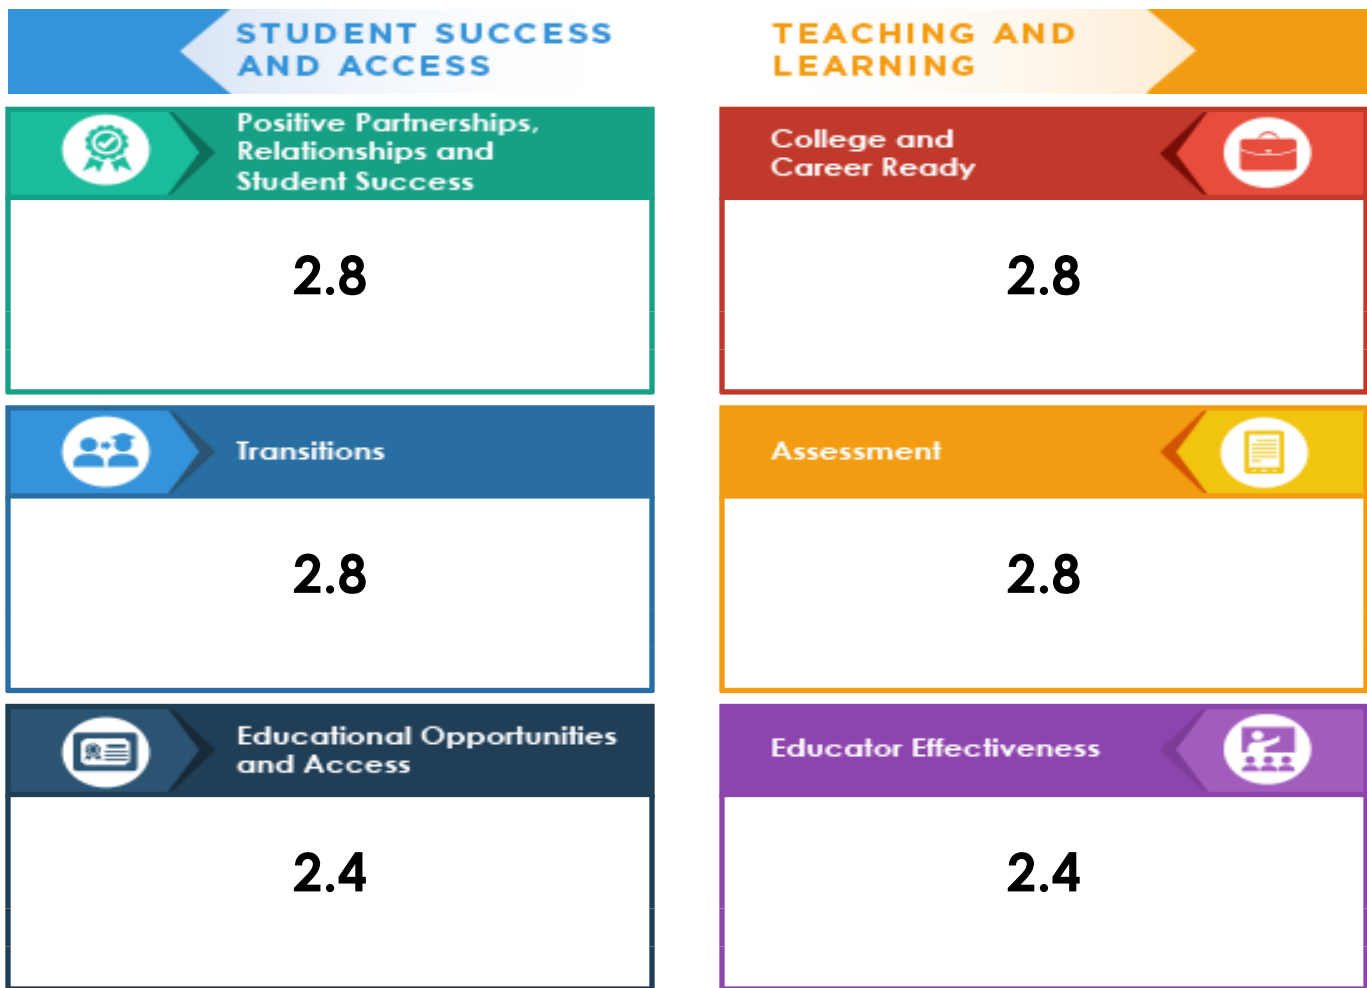

Classification Adjustments

Evidence-Based Analysis Responses

Average Score (Between 0 and 3) of 5 Self-Reported Responses In Each Tenet
90 Total Points Possible

80

Total EBA Score

CALVERT ELEMENTARY

AUBURN PUBLIC SCHOOLS