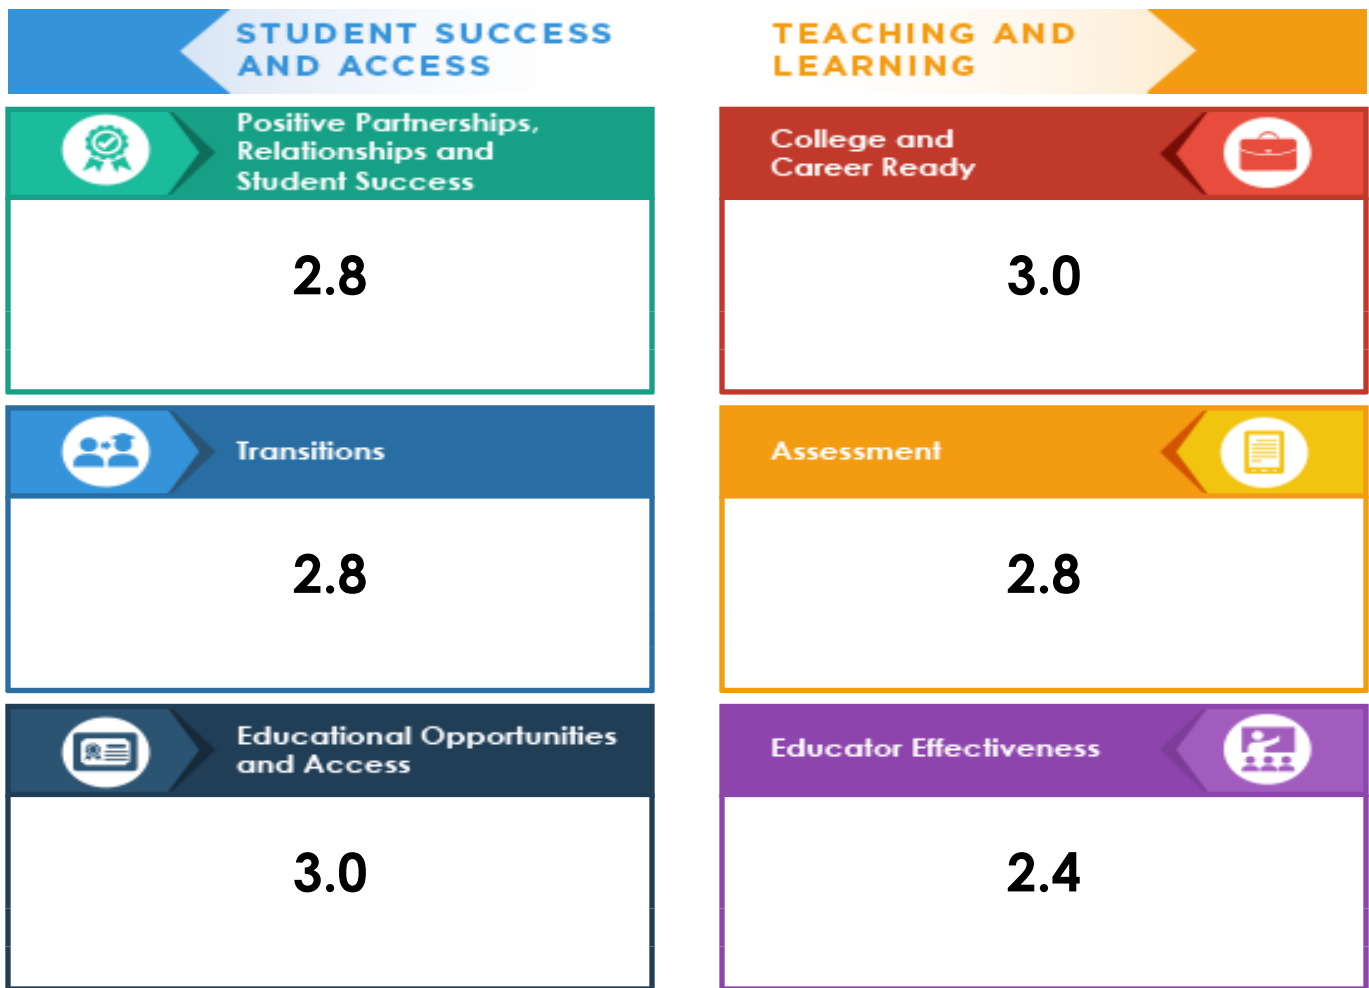

Average Score (Between 0 and 3) of 5 Self-Reported Responses In Each Tenet
90 Total Points Possible

84

Total EBA Score

AUBURN MIDDLE SCHOOL

AUBURN PUBLIC SCHOOLS

Middle School Classification

District
Classification: **Excellent (4)**